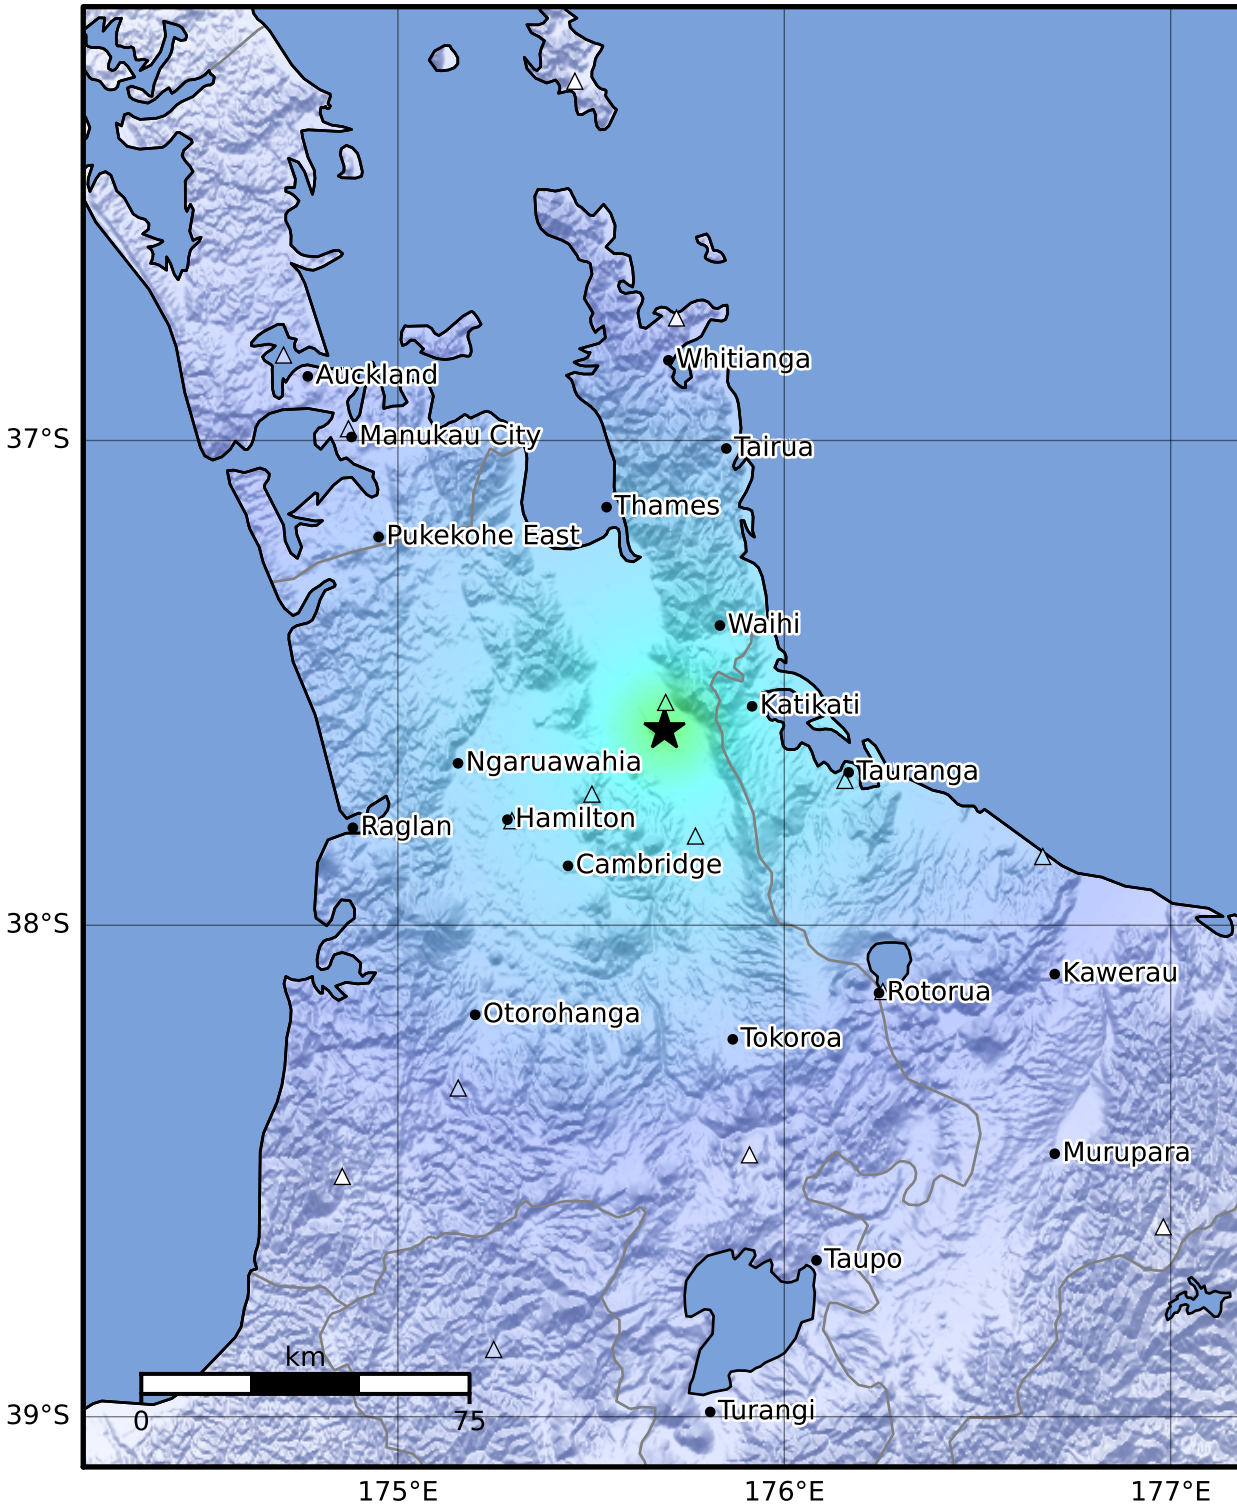

Macroseismic Intensity Map GNS Science  
ShakeMap: Waikato

Dec 28, 2022 17:56:17 UTC M3.7 S37.60 E175.69 Depth: 6.8km ID:2022p977695

SHAKING	Not felt	Weak	Light	Moderate	Strong	Very strong	Severe	Violent	Extreme
DAMAGE	None	None	None	Very light	Light	Moderate	Moderate/heavy	Heavy	Very heavy
PGA(%g)	<0.0464	0.29	1.63	5.16	12.5	22.4	40.2	72.2	>129
PGV(cm/s)	<0.0215	0.125	1.04	4.31	14.5	26.4	48.3	88.4	>162
INTENSITY	I	II-III	IV	V	VI	VII	VIII	IX	X+

Scale based on Moratalla et al.(2021) and Worden et al.(2012) Version 10: Processed 2022-12-29T17:57:02Z

△ Seismic Instrument ○ Reported Intensity

★ Epicenter