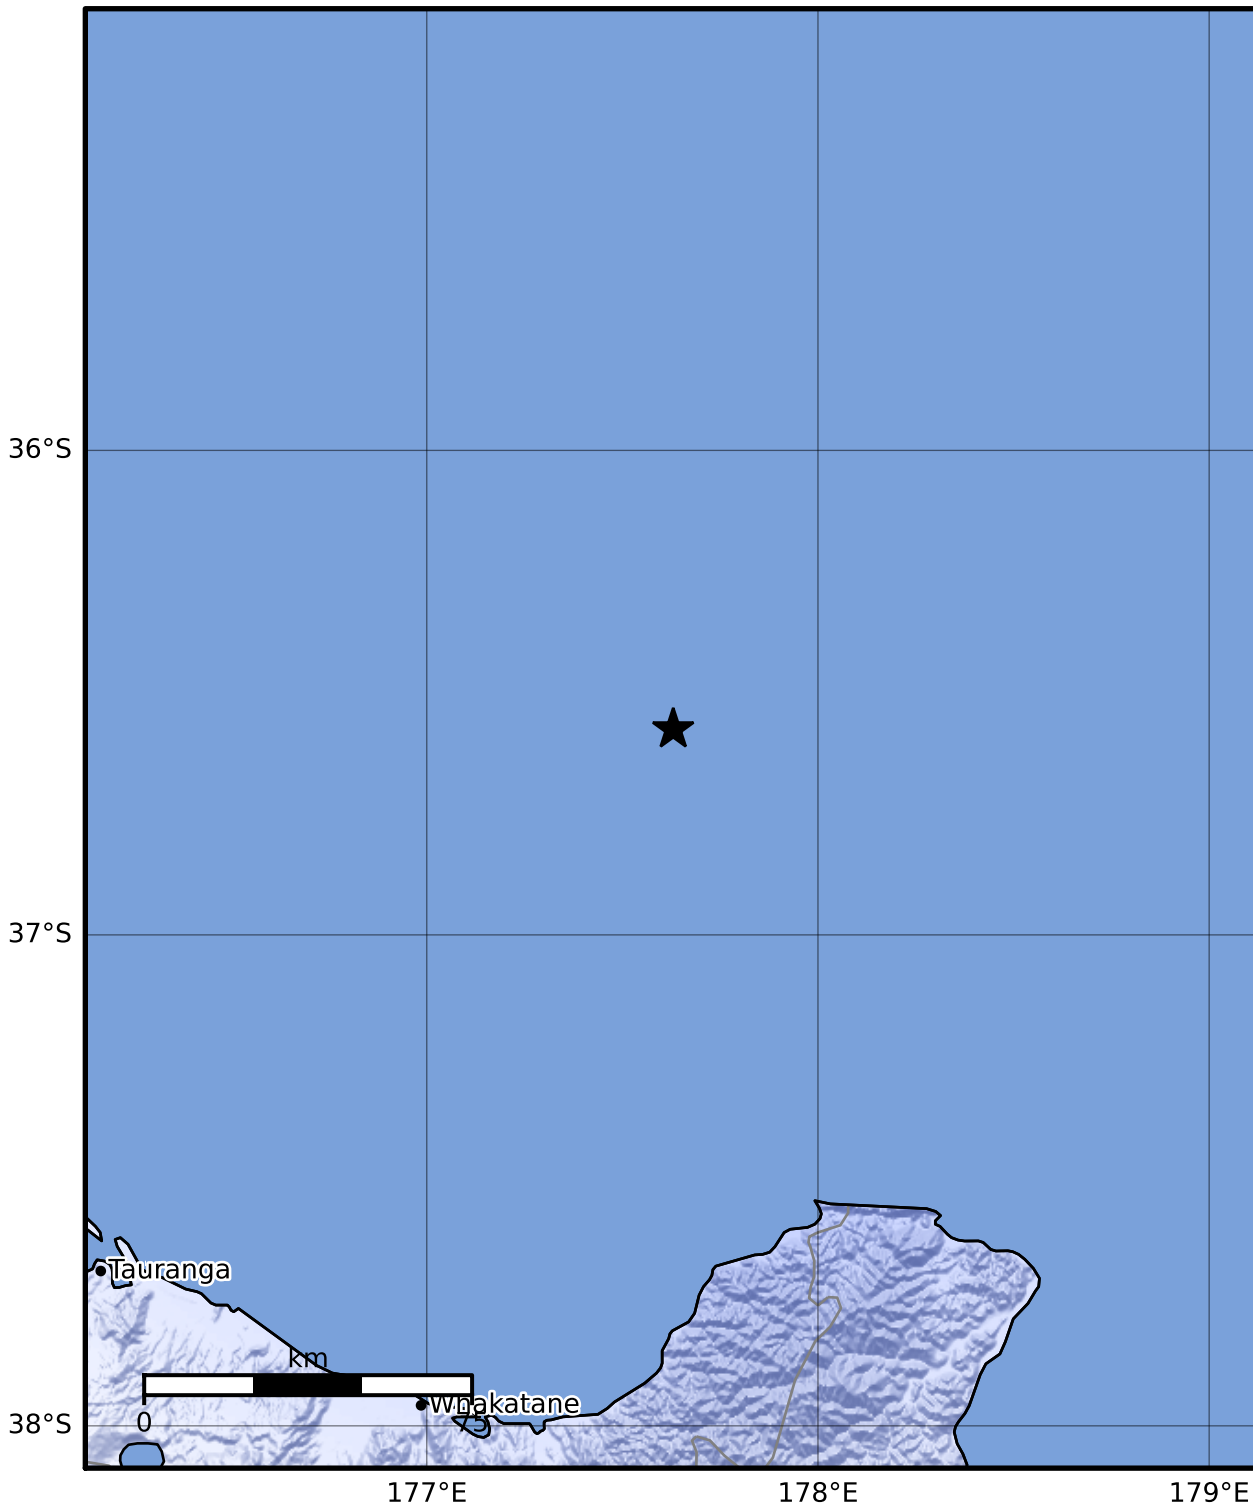

Macroseismic Intensity Map GNS Science

ShakeMap: Raukumara Plain

Dec 29, 2022 12:43:29 UTC M3.5 S36.58 E177.63 Depth: 5.0km ID:2022p979811

SHAKING	Not felt	Weak	Light	Moderate	Strong	Very strong	Severe	Violent	Extreme
DAMAGE	None	None	None	Very light	Light	Moderate	Moderate/heavy	Heavy	Very heavy
PGA(%g)	<0.0464	0.29	1.63	5.16	12.5	22.4	40.2	72.2	>129
PGV(cm/s)	<0.0215	0.125	1.04	4.31	14.5	26.4	48.3	88.4	>162
INTENSITY	I	II-III	IV	V	VI	VII	VIII	IX	X+

Scale based on Moratalla et al.(2021) and Worden et al.(2012) Version 1: Processed 2022-12-29T13:15:29Z

△ Seismic Instrument ○ Reported Intensity

★ Epicenter