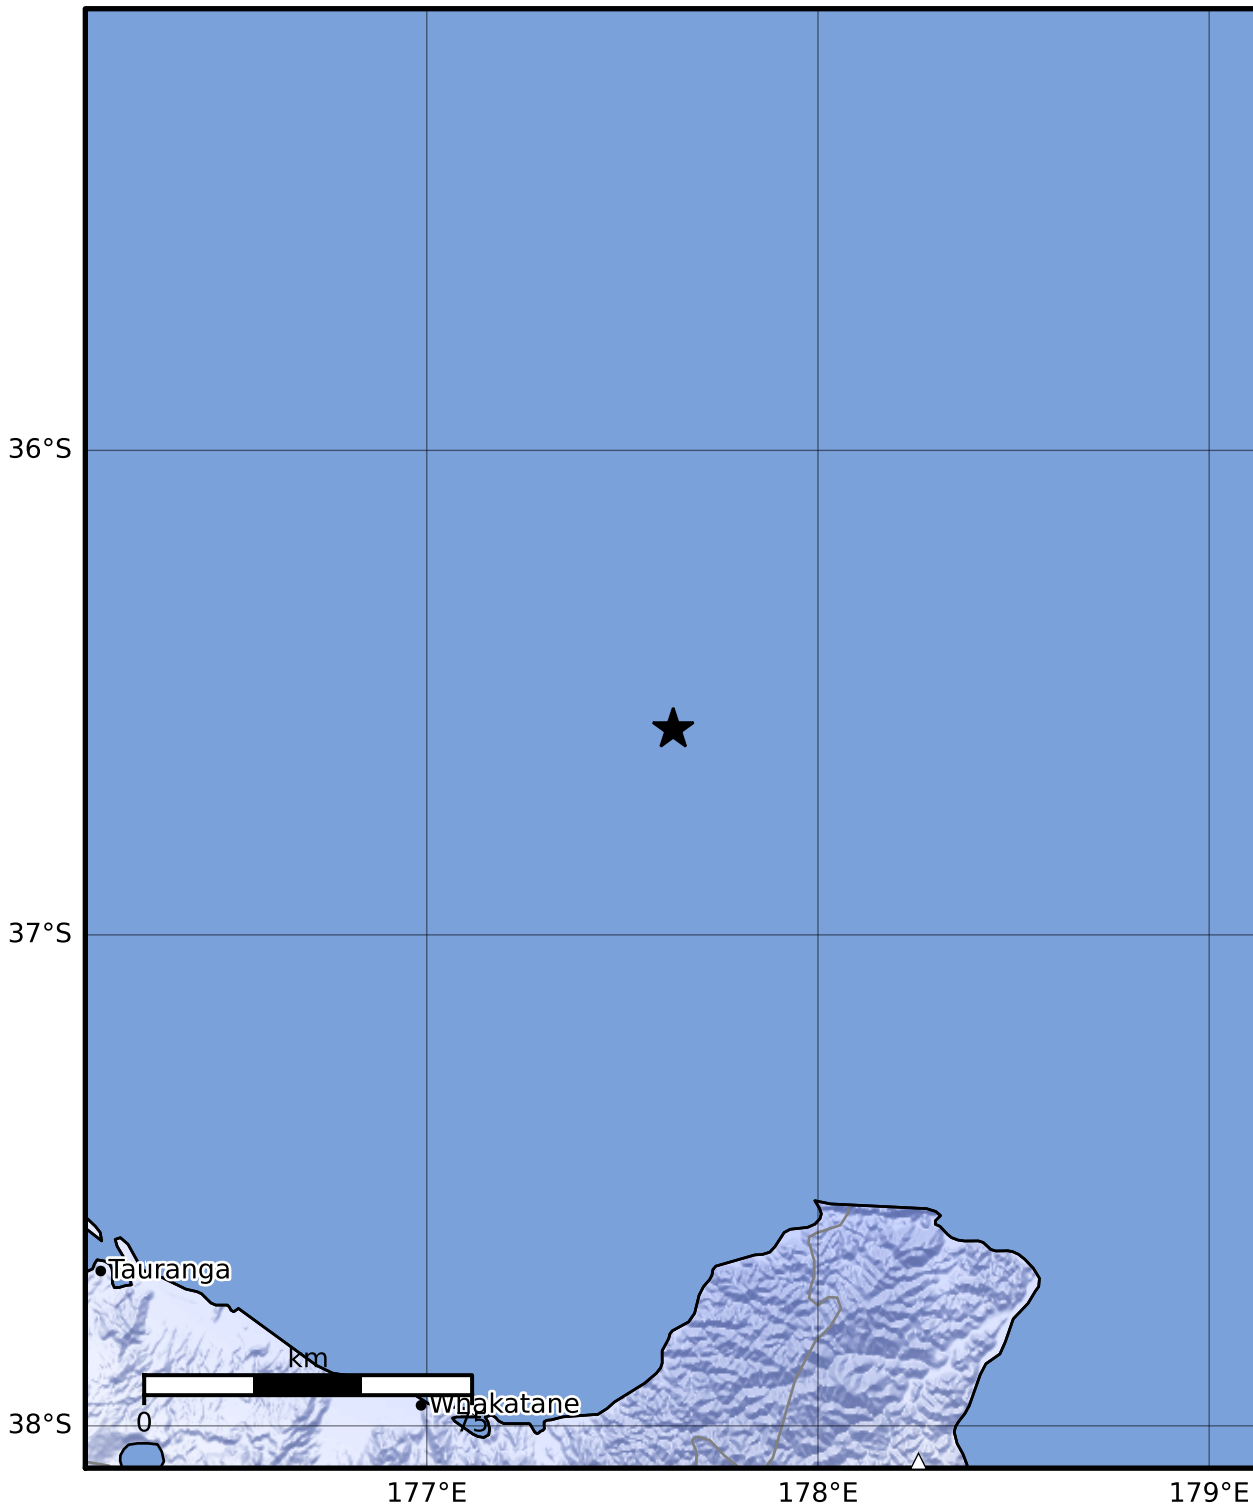

Macroseismic Intensity Map GNS Science

ShakeMap: Raukumara Plain

Dec 29, 2022 12:43:29 UTC M3.5 S36.58 E177.63 Depth: 5.0km ID:2022p979811

SHAKING	Not felt	Weak	Light	Moderate	Strong	Very strong	Severe	Violent	Extreme
DAMAGE	None	None	None	Very light	Light	Moderate	Moderate/heavy	Heavy	Very heavy
PGA(%g)	<0.0464	0.29	1.63	5.16	12.5	22.4	40.2	72.2	>129
PGV(cm/s)	<0.0215	0.125	1.04	4.31	14.5	26.4	48.3	88.4	>162
INTENSITY	I	II-III	IV	V	VI	VII	VIII	IX	X+

Scale based on Moratalla et al.(2021) and Worden et al.(2012) Version 5: Processed 2022-12-29T15:44:14Z

△ Seismic Instrument ○ Reported Intensity

★ Epicenter