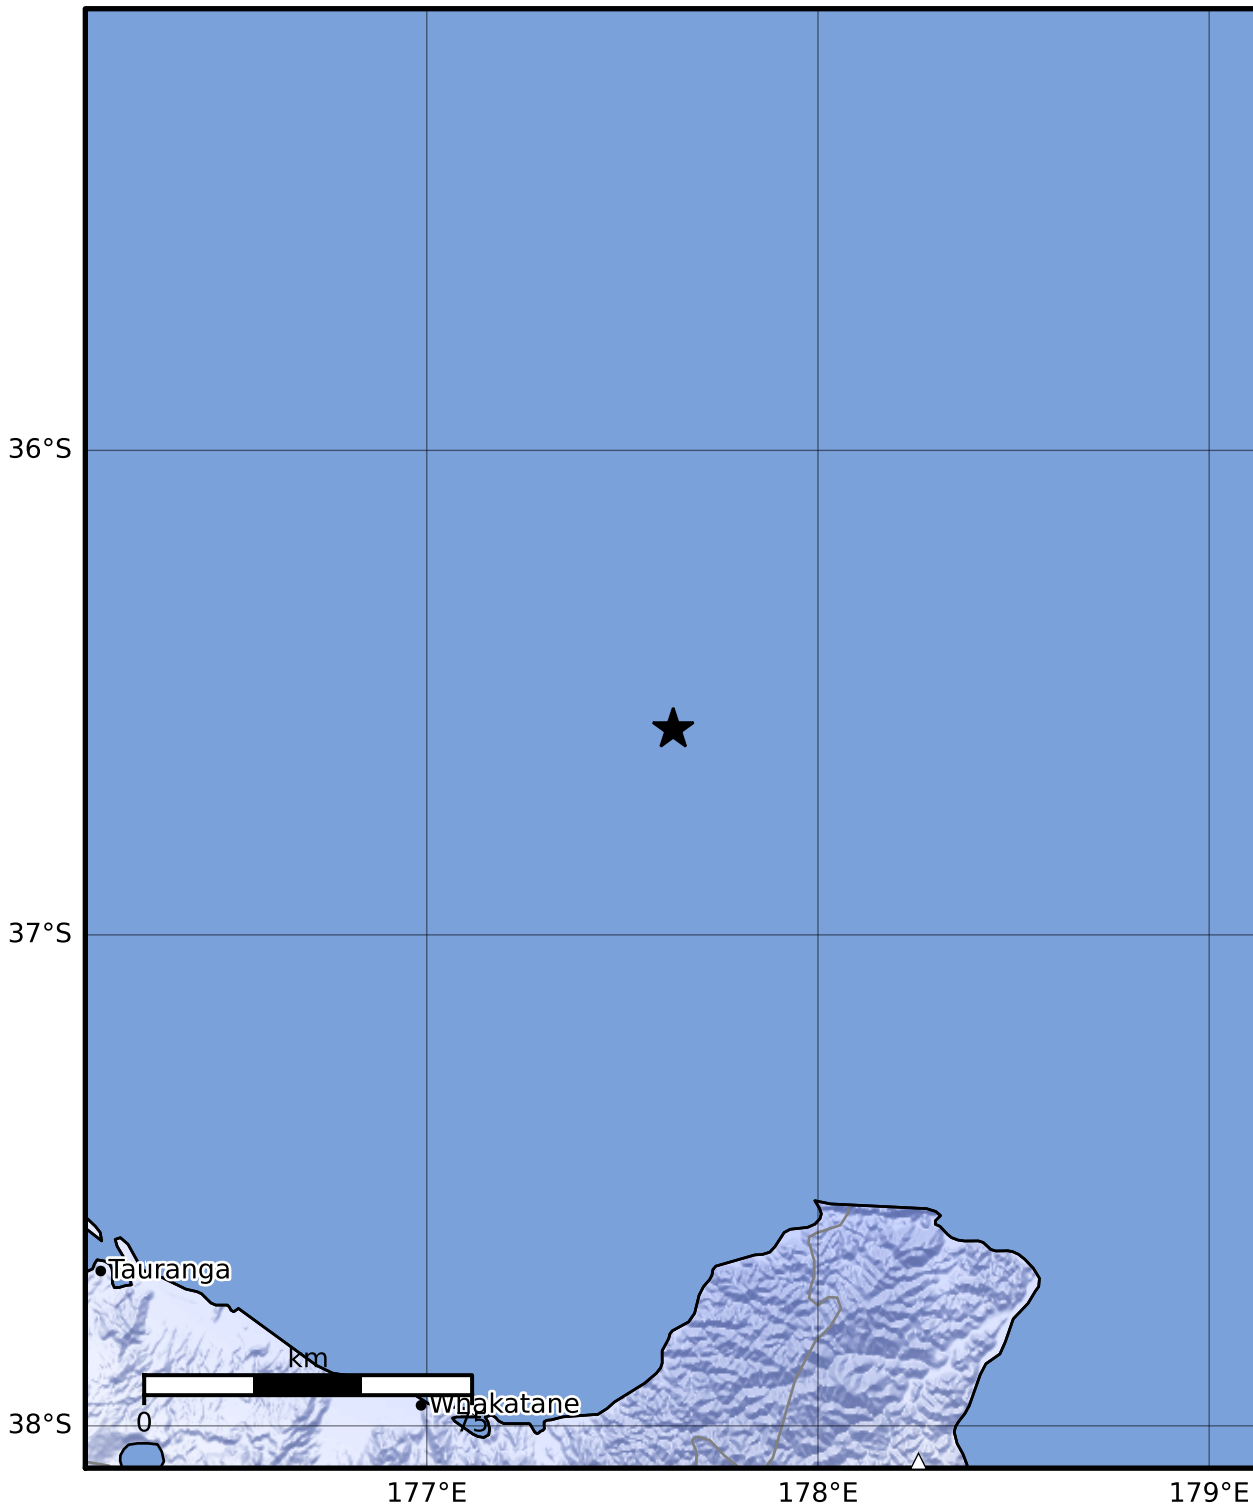

Macroseismic Intensity Map GNS Science

ShakeMap: Raukumara Plain

Dec 29, 2022 12:43:29 UTC M3.5 S36.58 E177.63 Depth: 5.0km ID:2022p979811

SHAKING	Not felt	Weak	Light	Moderate	Strong	Very strong	Severe	Violent	Extreme
DAMAGE	None	None	None	Very light	Light	Moderate	Moderate/heavy	Heavy	Very heavy
PGA(%g)	<0.0464	0.29	1.63	5.16	12.5	22.4	40.2	72.2	>129
PGV(cm/s)	<0.0215	0.125	1.04	4.31	14.5	26.4	48.3	88.4	>162
INTENSITY	I	II-III	IV	V	VI	VII	VIII	IX	X+

Scale based on Moratalla et al.(2021) and Worden et al.(2012) Version 7: Processed 2022-12-30T12:44:14Z

△ Seismic Instrument ○ Reported Intensity

★ Epicenter