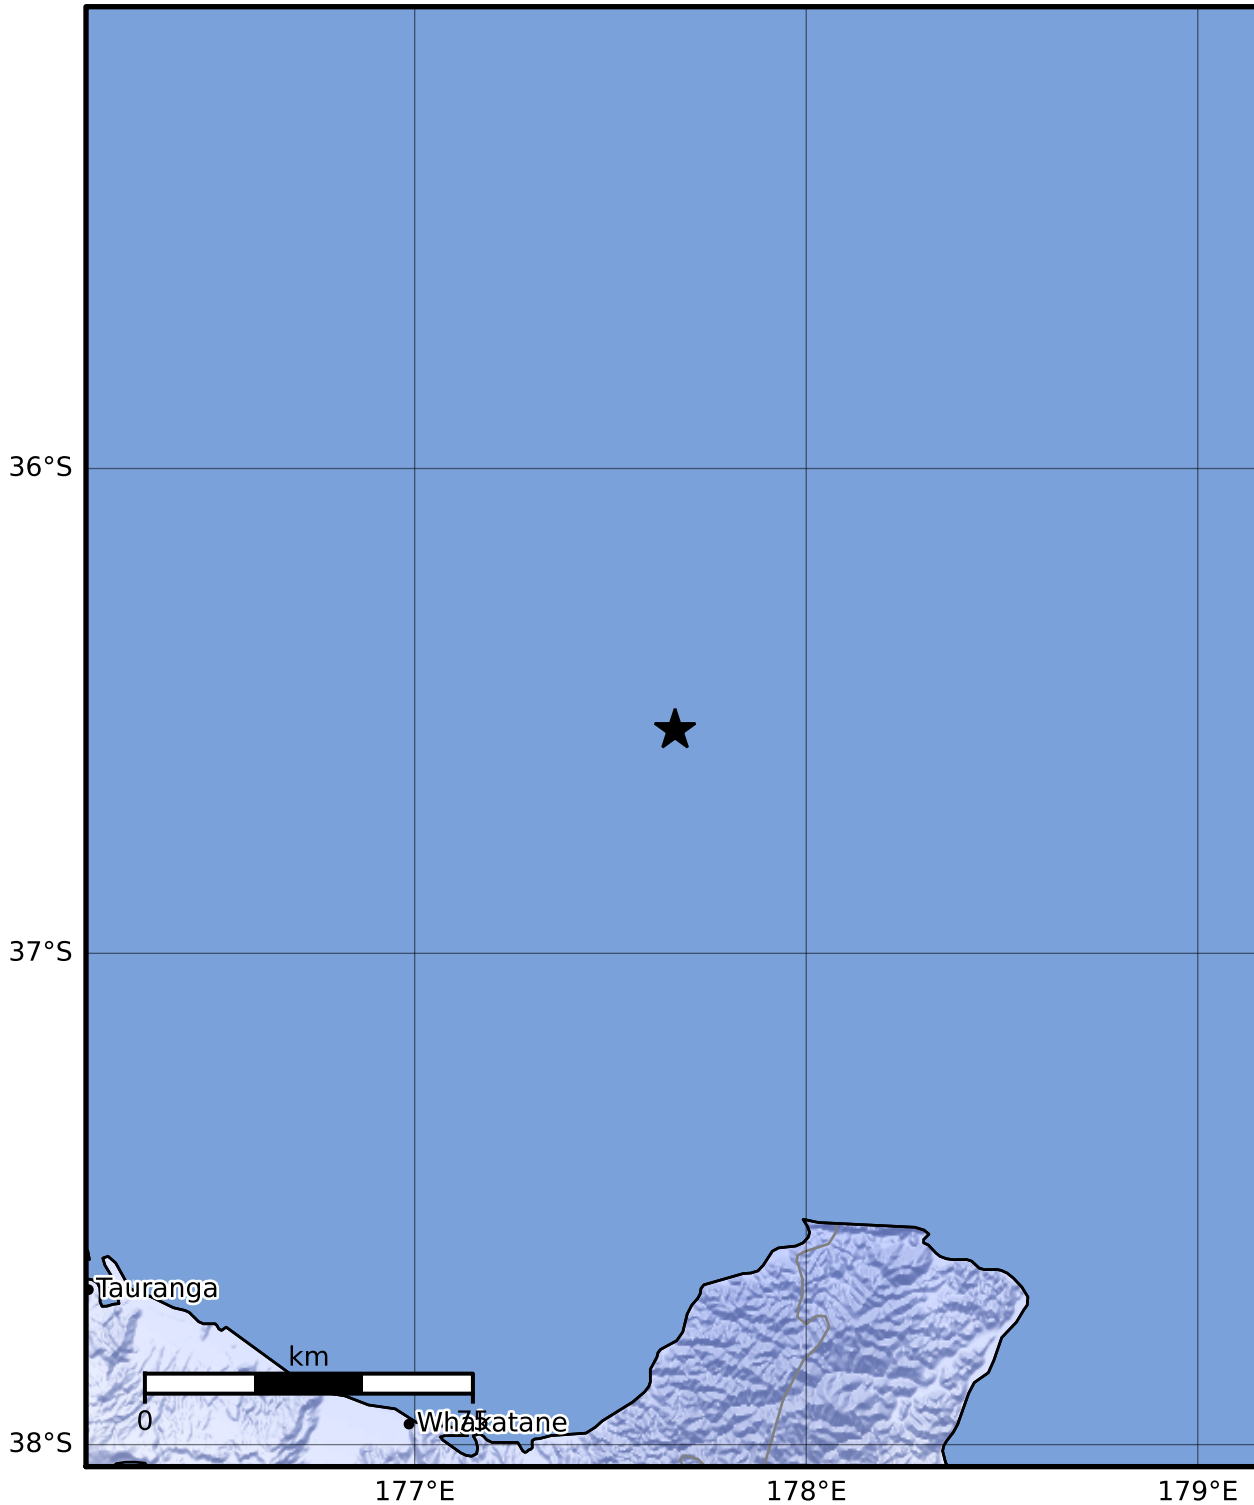

Macroseismic Intensity Map GNS Science

ShakeMap: Raukumara Plain

Dec 29, 2022 12:43:28 UTC M3.6 S36.54 E177.66 Depth: 5.0km ID:2022p979811

SHAKING	Not felt	Weak	Light	Moderate	Strong	Very strong	Severe	Violent	Extreme
DAMAGE	None	None	None	Very light	Light	Moderate	Moderate/heavy	Heavy	Very heavy
PGA(%g)	<0.0464	0.29	1.63	5.16	12.5	22.4	40.2	72.2	>129
PGV(cm/s)	<0.0215	0.125	1.04	4.31	14.5	26.4	48.3	88.4	>162
INTENSITY	I	II-III	IV	V	VI	VII	VIII	IX	X+

Scale based on Moratalla et al.(2021) and Worden et al.(2012) Version 8: Processed 2023-01-12T02:41:14Z

△ Seismic Instrument ○ Reported Intensity

★ Epicenter