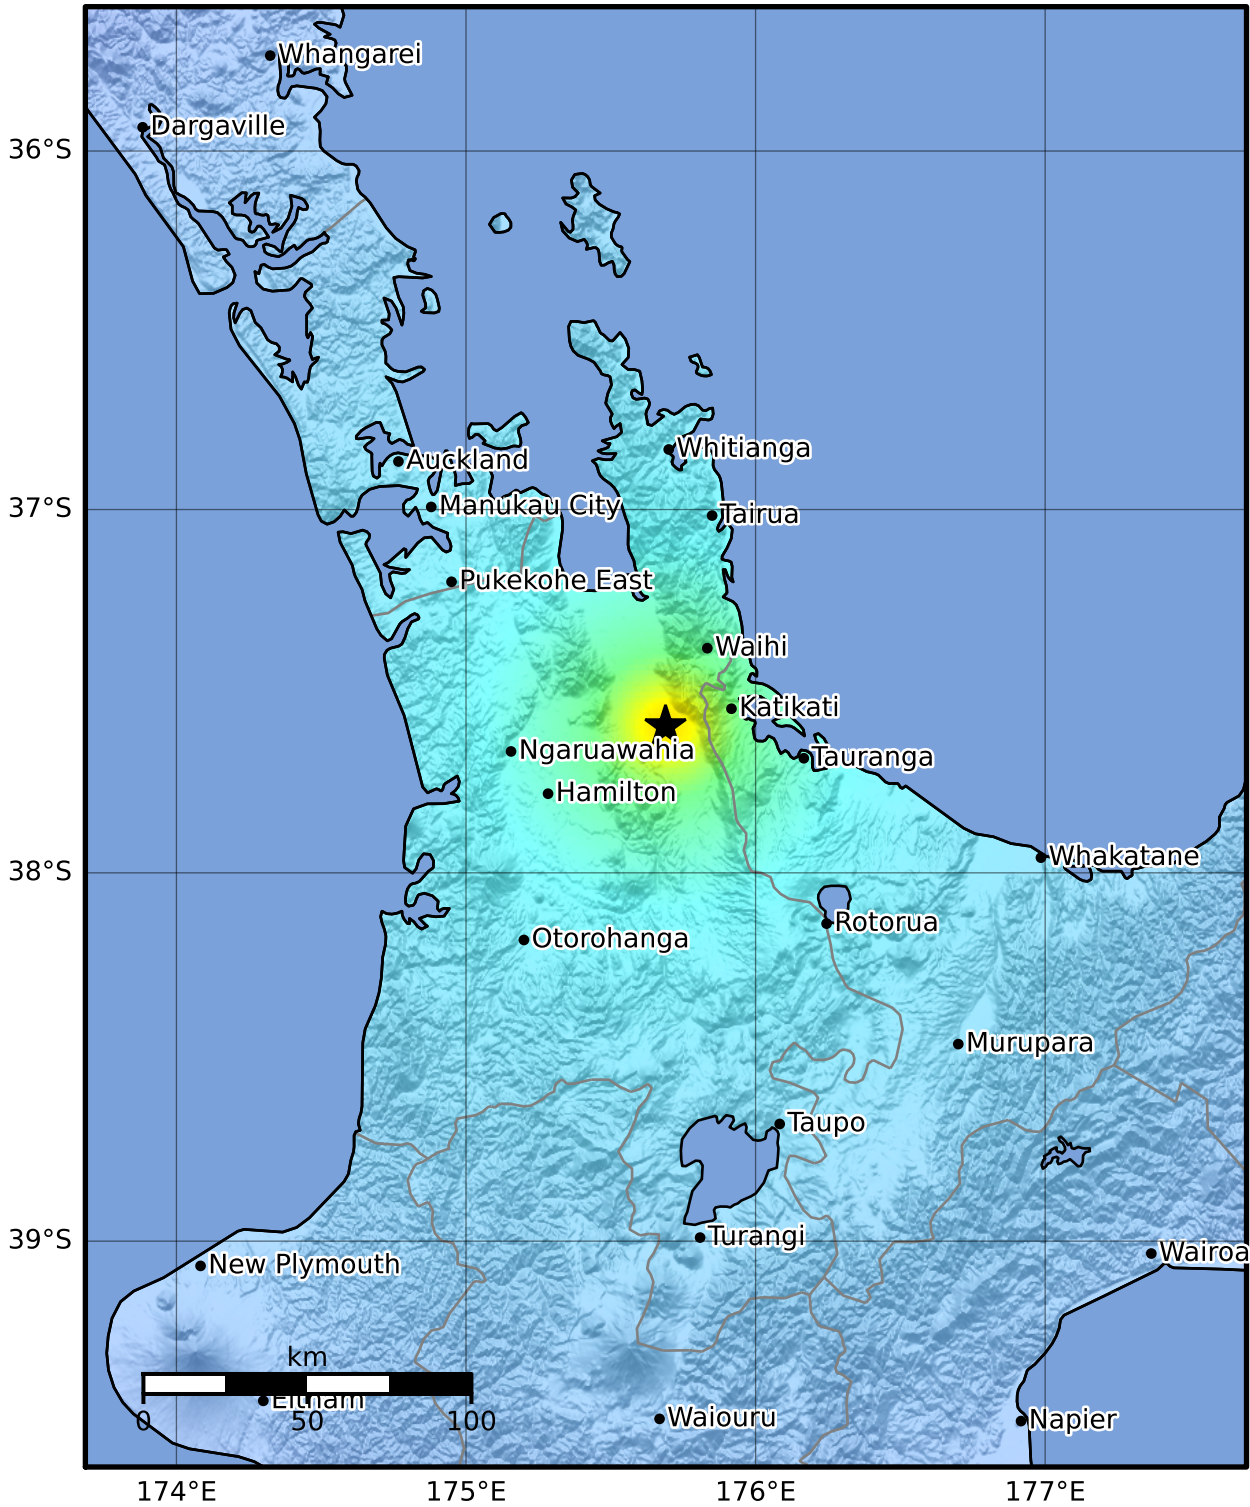

Macroseismic Intensity Map GNS Science

ShakeMap: Waikato

Jan 03, 2023 16:39:21 UTC M4.9 S37.60 E175.69 Depth: 6.7km ID:2023p007281

SHAKING	Not felt	Weak	Light	Moderate	Strong	Very strong	Severe	Violent	Extreme
DAMAGE	None	None	None	Very light	Light	Moderate	Moderate/heavy	Heavy	Very heavy
PGA(%g)	<0.0464	0.29	1.63	5.16	12.5	22.4	40.2	72.2	>129
PGV(cm/s)	<0.0215	0.125	1.04	4.31	14.5	26.4	48.3	88.4	>162
INTENSITY	I	II-III	IV	V	VI	VII	VIII	IX	X+

Scale based on Moratalla et al.(2021) and Worden et al.(2012) Version 1: Processed 2023-01-03T16:58:18Z

△ Seismic Instrument ○ Reported Intensity

★ Epicenter