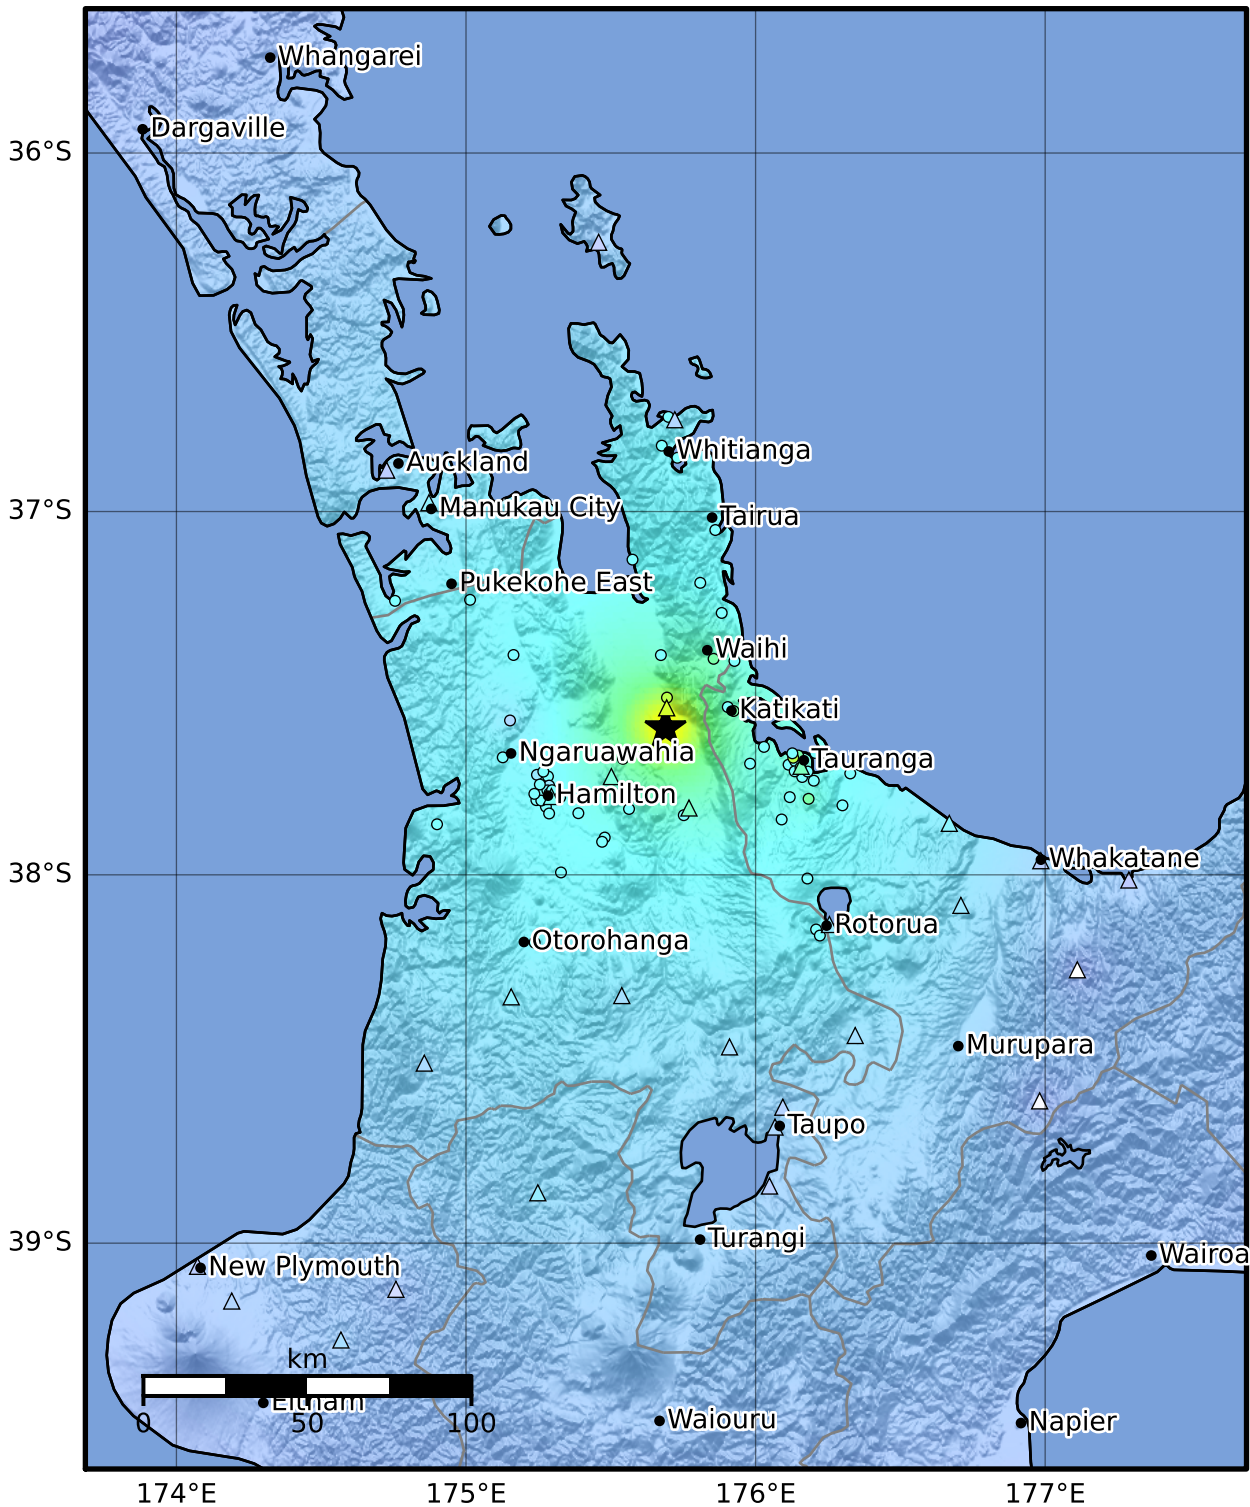

Macroseismic Intensity Map GNS Science

ShakeMap: Waikato

Jan 03, 2023 16:39:21 UTC M4.9 S37.60 E175.69 Depth: 6.7km ID:2023p007281

SHAKING	Not felt	Weak	Light	Moderate	Strong	Very strong	Severe	Violent	Extreme
DAMAGE	None	None	None	Very light	Light	Moderate	Moderate/heavy	Heavy	Very heavy
PGA(%g)	<0.0464	0.29	1.63	5.16	12.5	22.4	40.2	72.2	>129
PGV(cm/s)	<0.0215	0.125	1.04	4.31	14.5	26.4	48.3	88.4	>162
INTENSITY	I	II-III	IV	V	VI	VII	VIII	IX	X+

Scale based on Moratalla et al.(2021) and Worden et al.(2012) Version 10: Processed 2023-01-04T16:40:26Z

△ Seismic Instrument ○ Reported Intensity

★ Epicenter