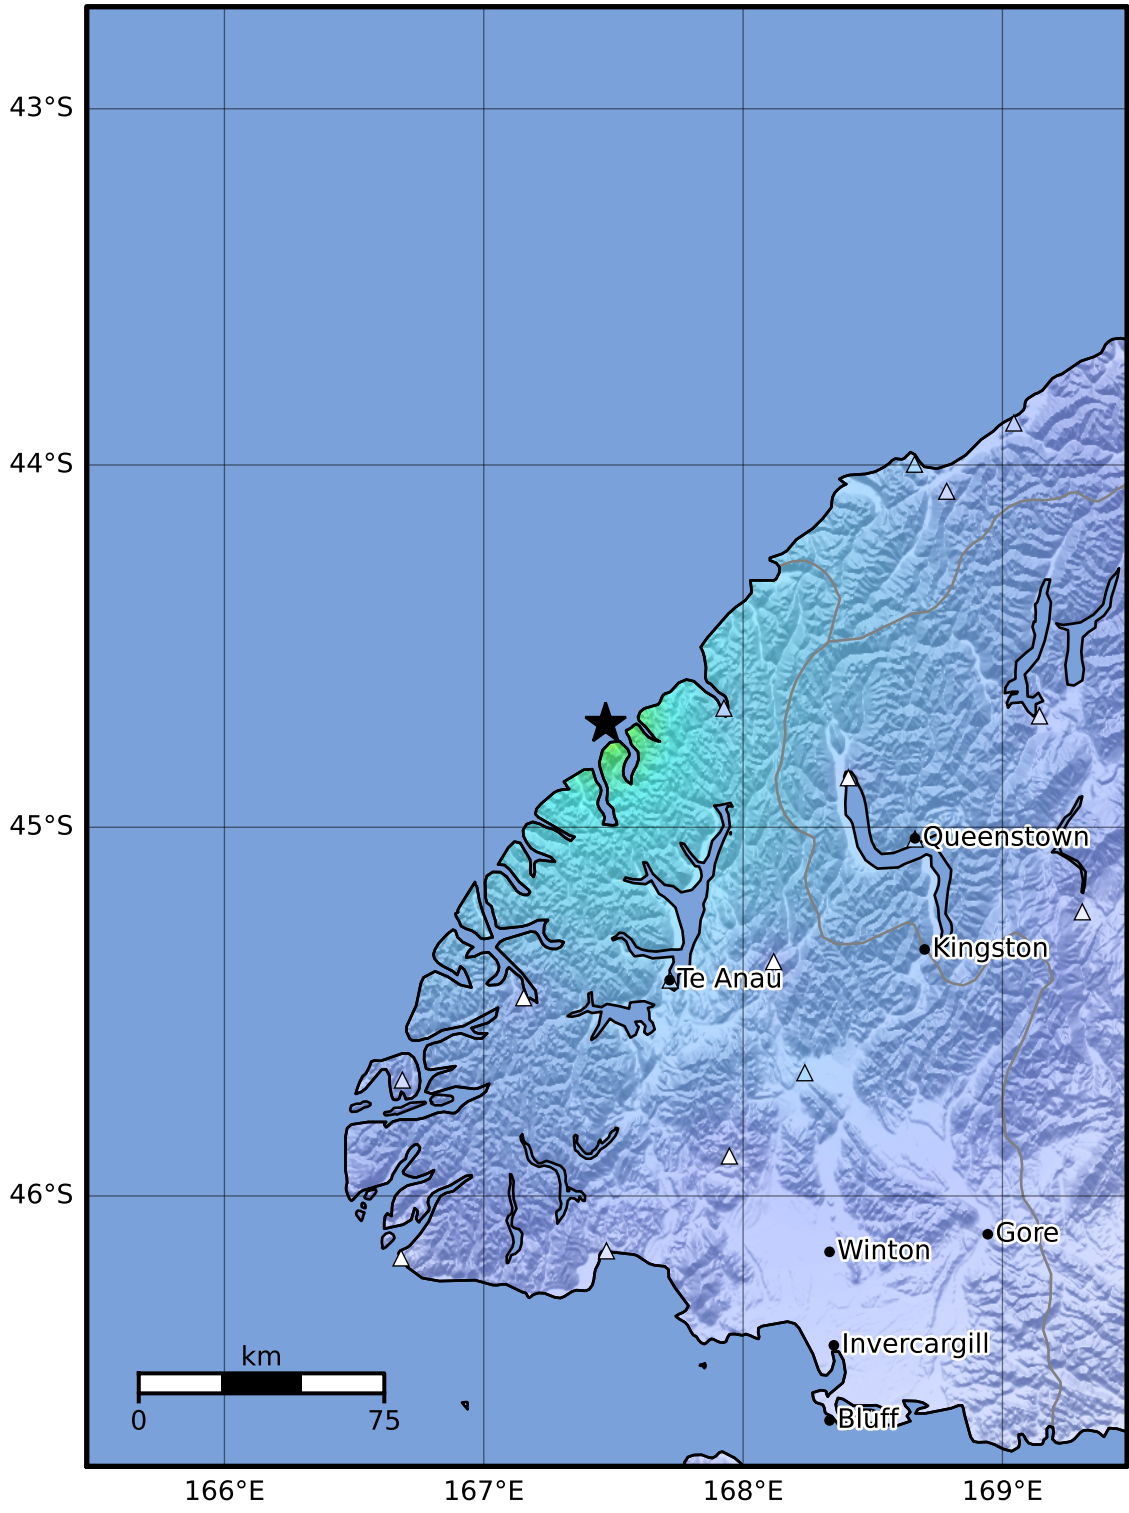

Macroseismic Intensity Map GNS Science

ShakeMap: Fiordland

Jan 08, 2023 06:18:09 UTC M4.5 S44.72 E167.47 Depth: 5.0km ID:2023p019628

SHAKING	Not felt	Weak	Light	Moderate	Strong	Very strong	Severe	Violent	Extreme
DAMAGE	None	None	None	Very light	Light	Moderate	Moderate/heavy	Heavy	Very heavy
PGA(%g)	<0.0464	0.29	1.63	5.16	12.5	22.4	40.2	72.2	>129
PGV(cm/s)	<0.0215	0.125	1.04	4.31	14.5	26.4	48.3	88.4	>162
INTENSITY	I	II-III	IV	V	VI	VII	VIII	IX	X+

Scale based on Moratalla et al.(2021) and Worden et al.(2012) Version 4: Processed 2023-01-08T06:44:22Z
 Δ Seismic Instrument ○ Reported Intensity ★ Epicenter