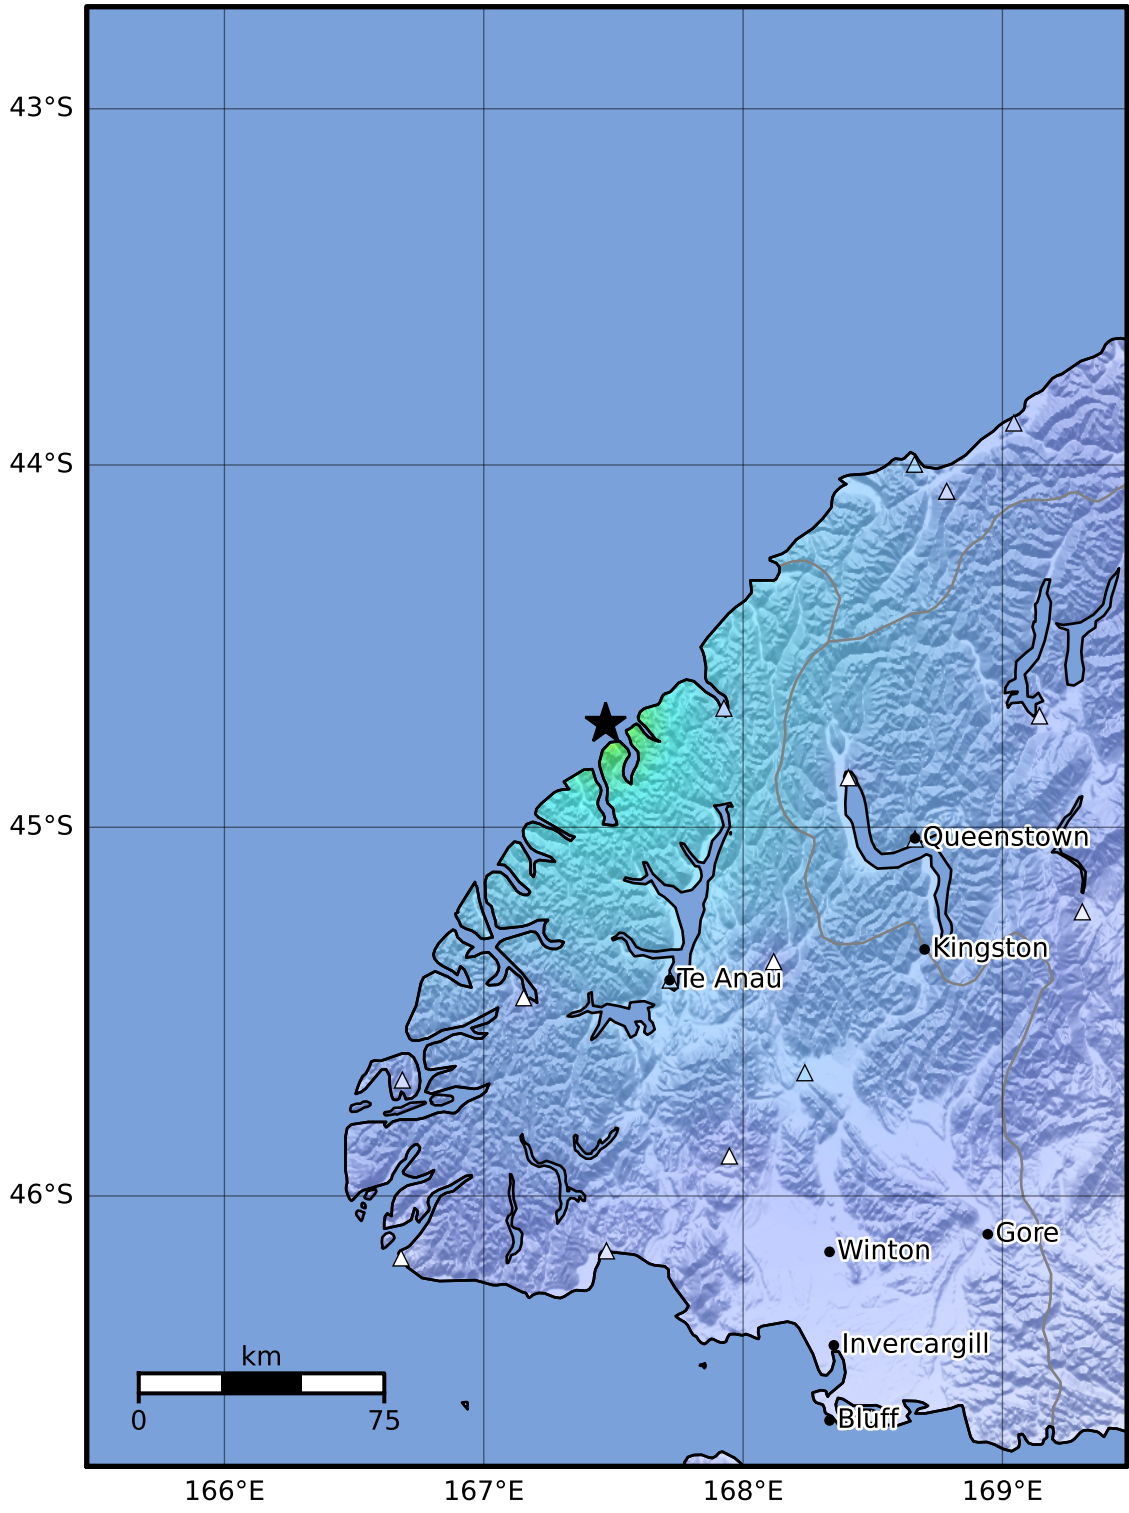

Macroseismic Intensity Map GNS Science

ShakeMap: Fiordland

Jan 08, 2023 06:18:09 UTC M4.5 S44.72 E167.47 Depth: 5.0km ID:2023p019628

SHAKING	Not felt	Weak	Light	Moderate	Strong	Very strong	Severe	Violent	Extreme
DAMAGE	None	None	None	Very light	Light	Moderate	Moderate/heavy	Heavy	Very heavy
PGA(%g)	<0.0464	0.29	1.63	5.16	12.5	22.4	40.2	72.2	>129
PGV(cm/s)	<0.0215	0.125	1.04	4.31	14.5	26.4	48.3	88.4	>162
INTENSITY	I	II-III	IV	V	VI	VII	VIII	IX	X+

Scale based on Moratalla et al.(2021) and Worden et al.(2012) Version 8: Processed 2023-01-08T09:18:58Z
 Δ Seismic Instrument ○ Reported Intensity ★ Epicenter