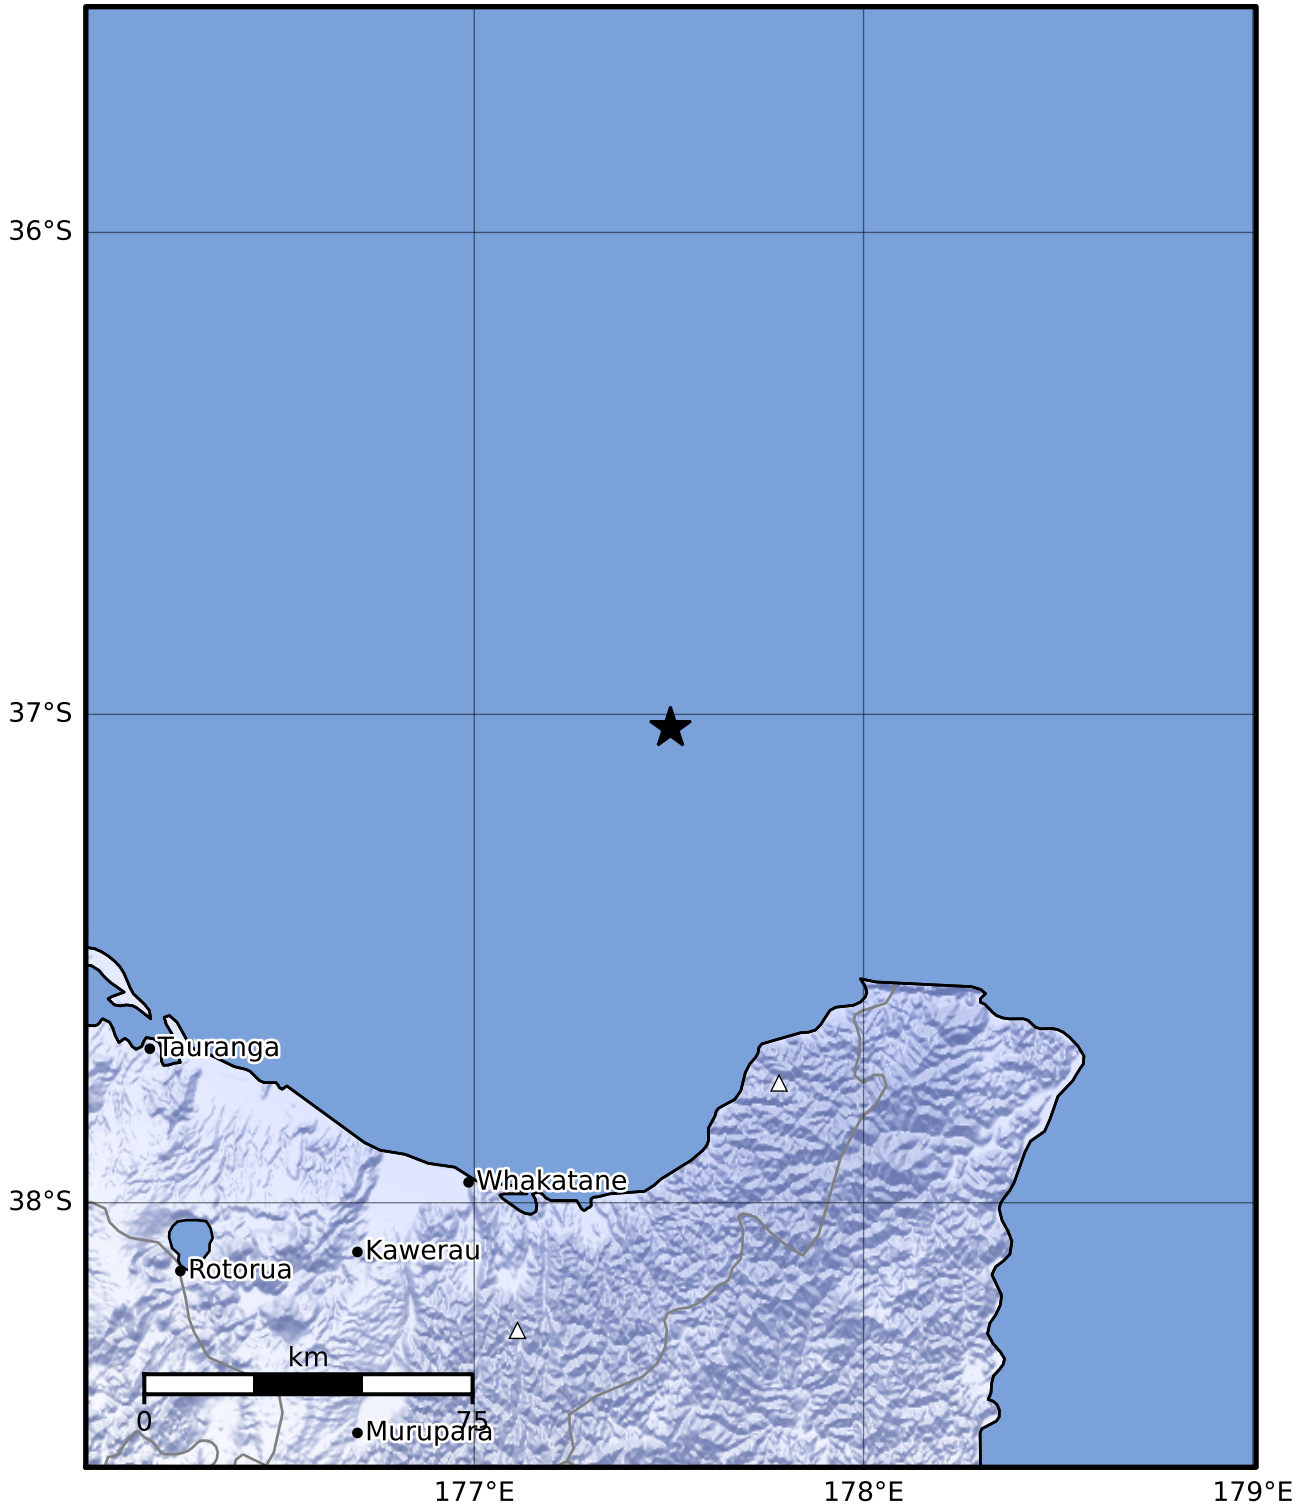

Macroseismic Intensity Map GNS Science

ShakeMap: Raukumara Plain

Jan 08, 2023 18:03:48 UTC M3.5 S37.03 E177.50 Depth: 108.5km ID:2023p020953

SHAKING	Not felt	Weak	Light	Moderate	Strong	Very strong	Severe	Violent	Extreme
DAMAGE	None	None	None	Very light	Light	Moderate	Moderate/heavy	Heavy	Very heavy
PGA(%g)	<0.0464	0.29	1.63	5.16	12.5	22.4	40.2	72.2	>129
PGV(cm/s)	<0.0215	0.125	1.04	4.31	14.5	26.4	48.3	88.4	>162
INTENSITY	I	II-III	IV	V	VI	VII	VIII	IX	X+

Scale based on Moratalla et al.(2021) and Worden et al.(2012) Version 2: Processed 2023-01-08T18:20:26Z

△ Seismic Instrument ○ Reported Intensity ★ Epicenter