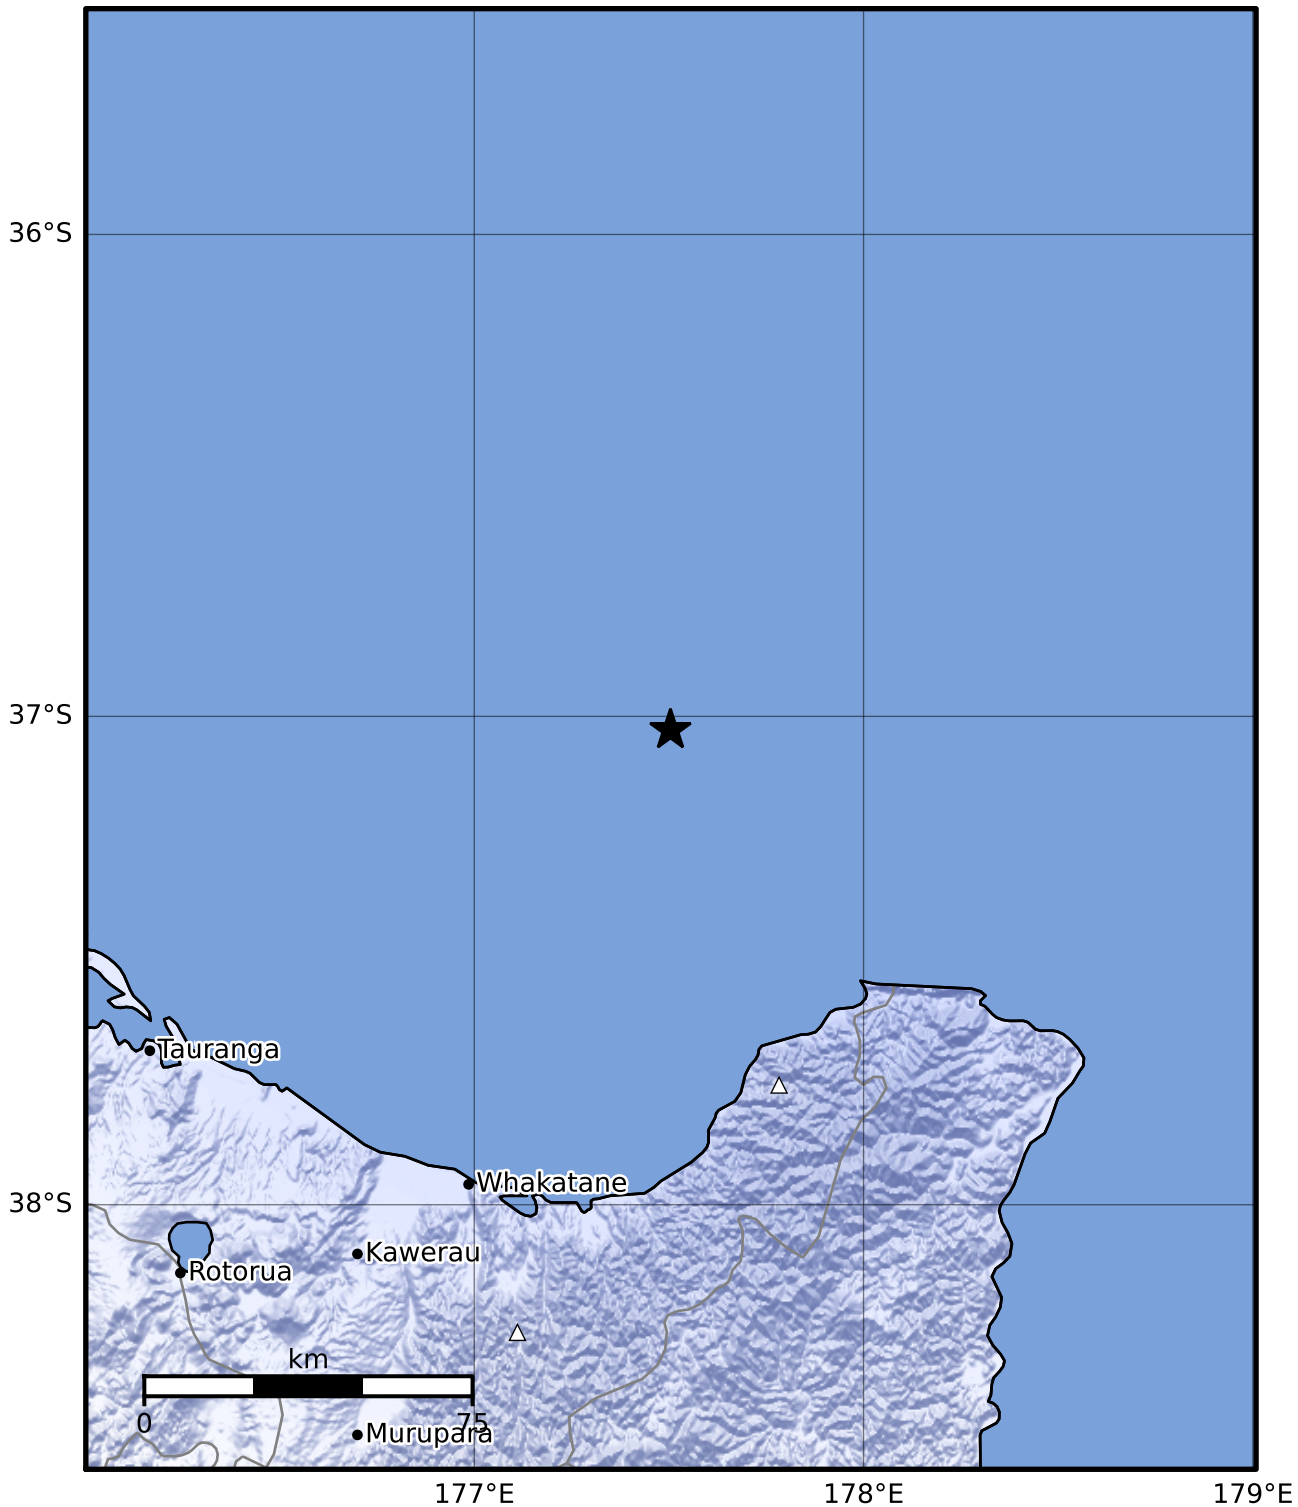

Macroseismic Intensity Map GNS Science

ShakeMap: Raukumara Plain

Jan 08, 2023 18:03:48 UTC M3.5 S37.03 E177.50 Depth: 108.5km ID:2023p020953

SHAKING	Not felt	Weak	Light	Moderate	Strong	Very strong	Severe	Violent	Extreme
DAMAGE	None	None	None	Very light	Light	Moderate	Moderate/heavy	Heavy	Very heavy
PGA(%g)	<0.0464	0.29	1.63	5.16	12.5	22.4	40.2	72.2	>129
PGV(cm/s)	<0.0215	0.125	1.04	4.31	14.5	26.4	48.3	88.4	>162
INTENSITY	I	II-III	IV	V	VI	VII	VIII	IX	X+

Scale based on Moratalla et al.(2021) and Worden et al.(2012) Version 4: Processed 2023-01-08T18:34:32Z
 Δ Seismic Instrument ○ Reported Intensity ★ Epicenter