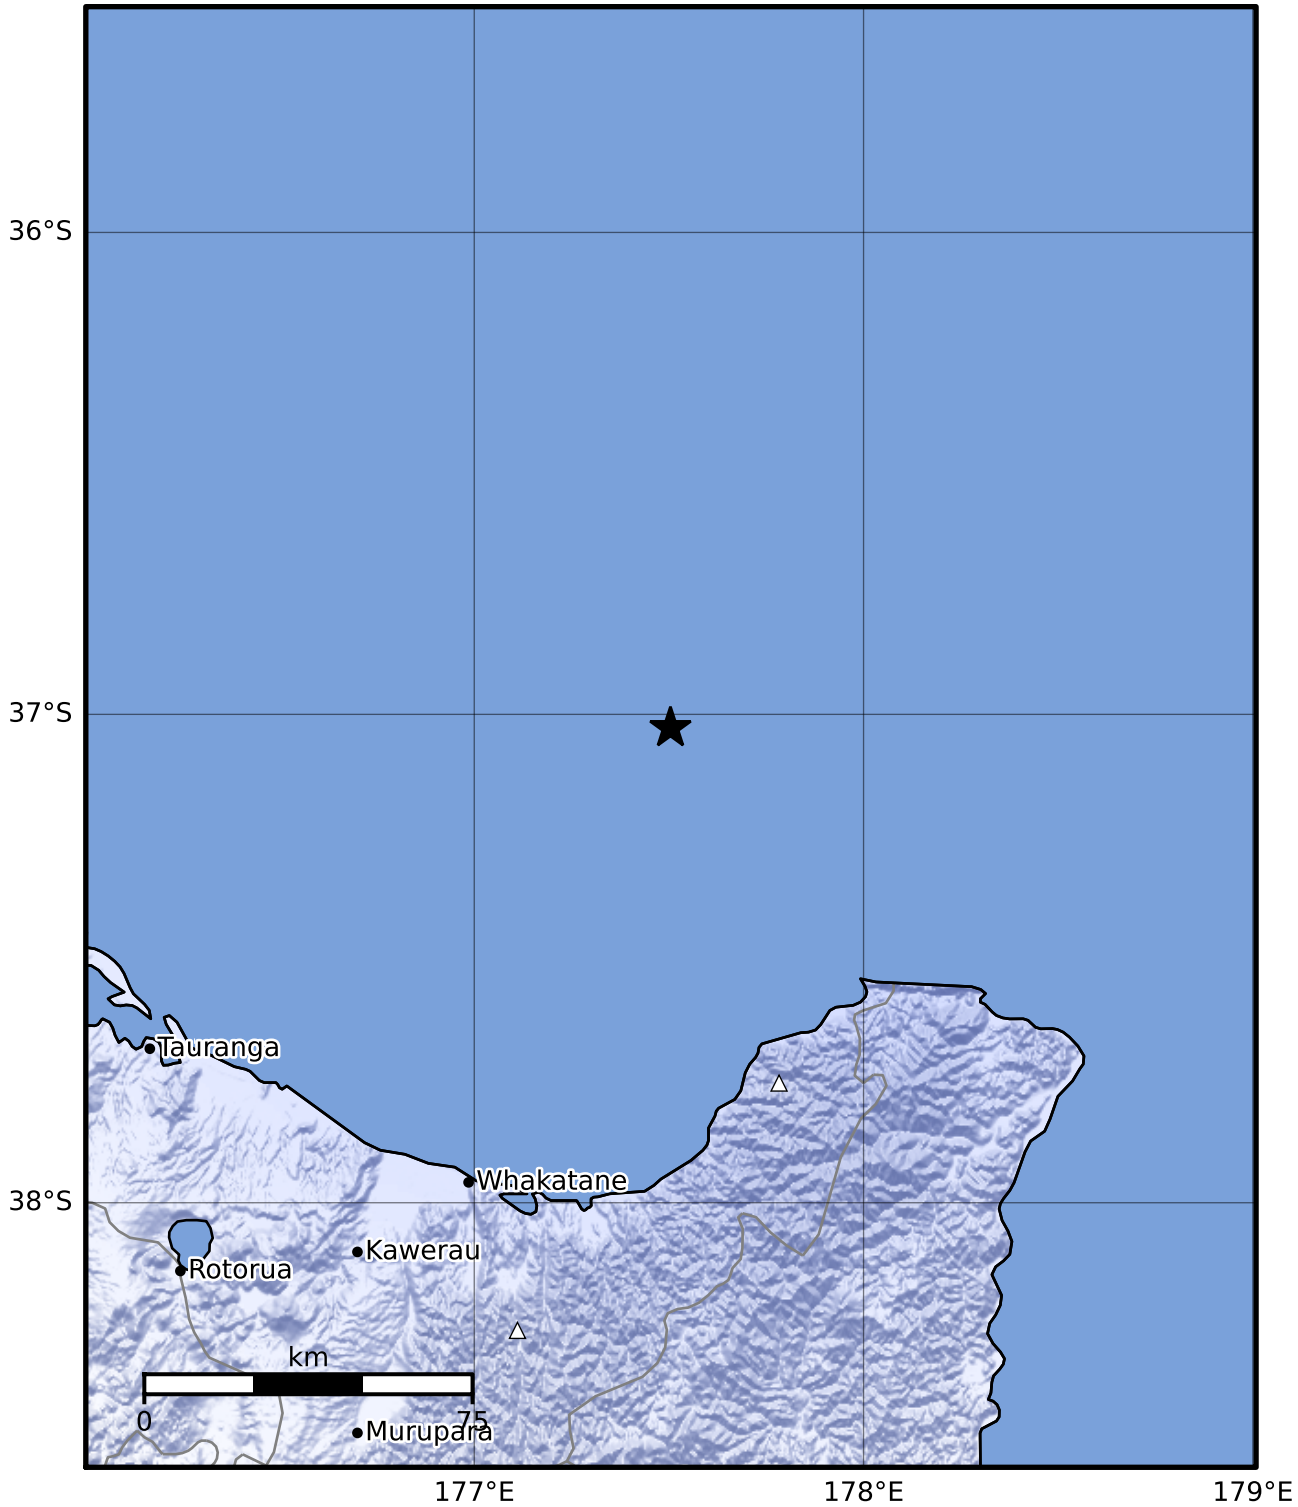

Macroseismic Intensity Map GNS Science

ShakeMap: Raukumara Plain

Jan 08, 2023 18:03:48 UTC M3.5 S37.03 E177.50 Depth: 108.5km ID:2023p020953

SHAKING	Not felt	Weak	Light	Moderate	Strong	Very strong	Severe	Violent	Extreme
DAMAGE	None	None	None	Very light	Light	Moderate	Moderate/heavy	Heavy	Very heavy
PGA(%g)	<0.0464	0.29	1.63	5.16	12.5	22.4	40.2	72.2	>129
PGV(cm/s)	<0.0215	0.125	1.04	4.31	14.5	26.4	48.3	88.4	>162
INTENSITY	I	II-III	IV	V	VI	VII	VIII	IX	X+

Scale based on Moratalla et al.(2021) and Worden et al.(2012) Version 7: Processed 2023-01-08T21:04:35Z
 Δ Seismic Instrument ○ Reported Intensity ★ Epicenter