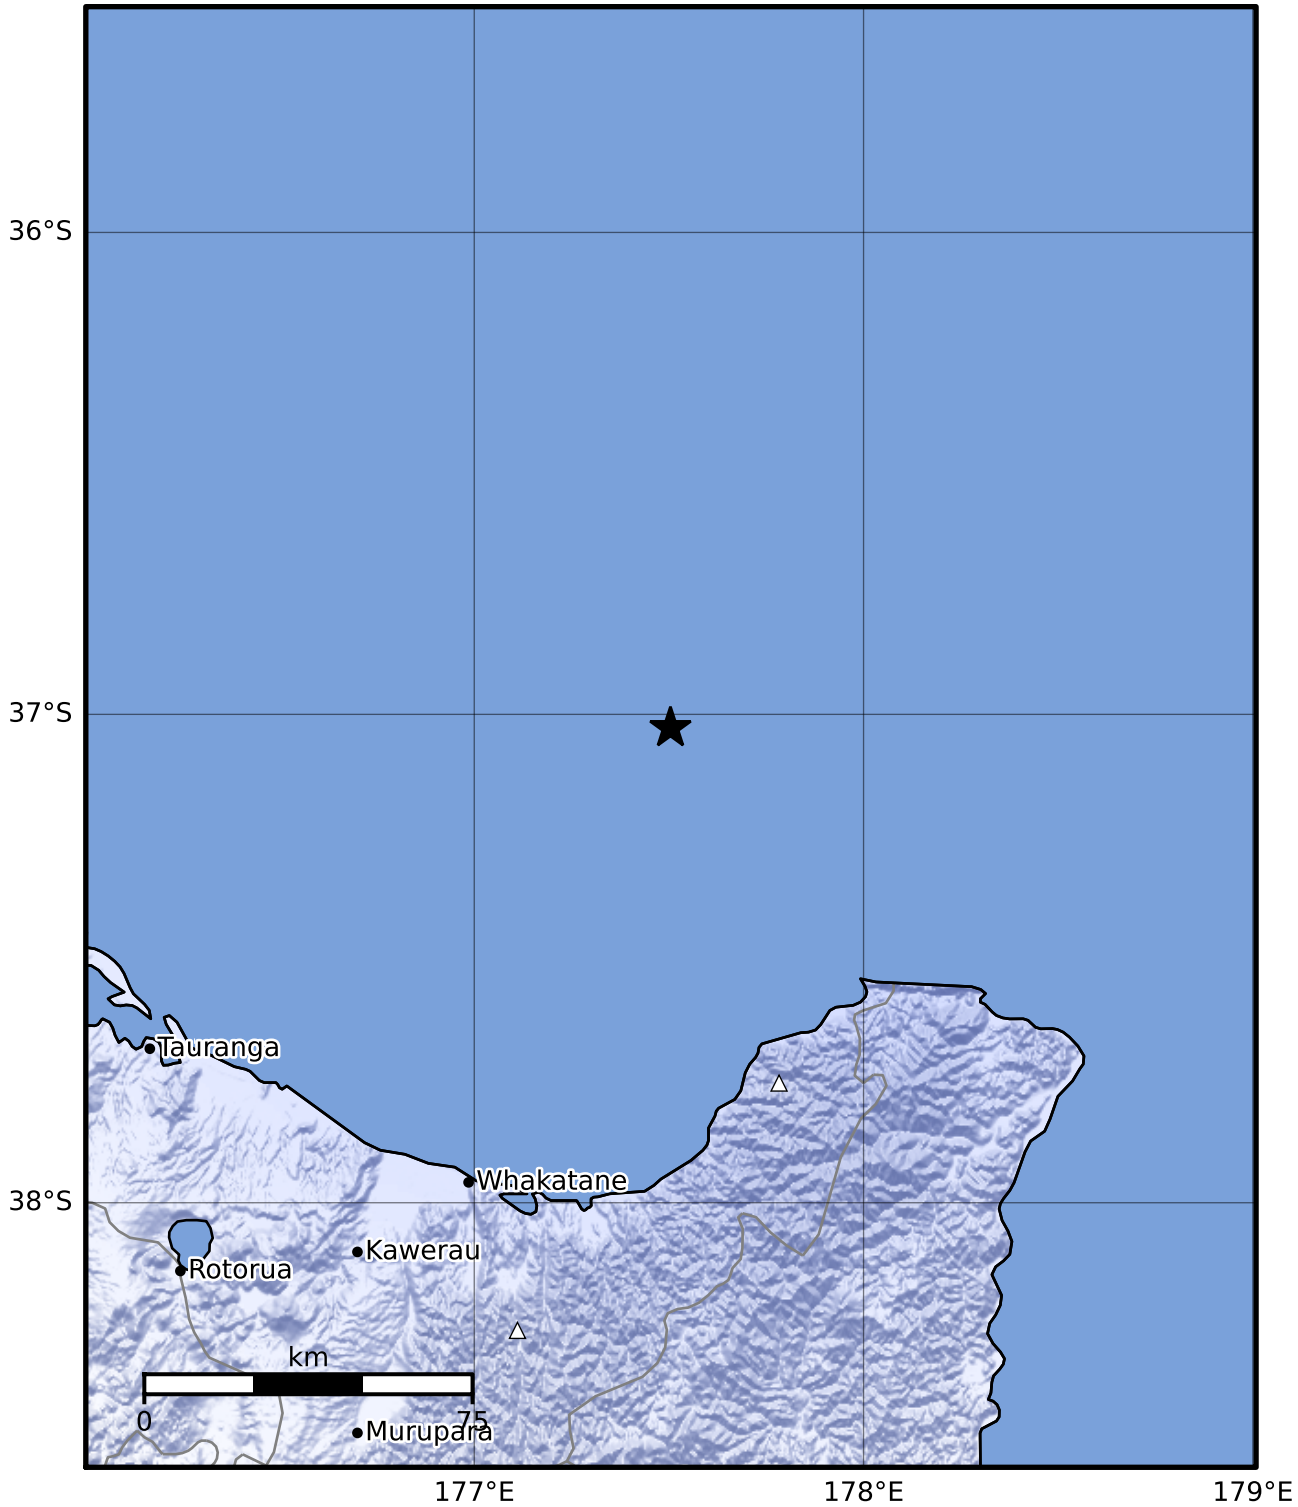

Macroseismic Intensity Map GNS Science

ShakeMap: Raukumara Plain

Jan 08, 2023 18:03:48 UTC M3.5 S37.03 E177.50 Depth: 108.5km ID:2023p020953

SHAKING	Not felt	Weak	Light	Moderate	Strong	Very strong	Severe	Violent	Extreme
DAMAGE	None	None	None	Very light	Light	Moderate	Moderate/heavy	Heavy	Very heavy
PGA(%g)	<0.0464	0.29	1.63	5.16	12.5	22.4	40.2	72.2	>129
PGV(cm/s)	<0.0215	0.125	1.04	4.31	14.5	26.4	48.3	88.4	>162
INTENSITY	I	II-III	IV	V	VI	VII	VIII	IX	X+

Scale based on Moratalla et al.(2021) and Worden et al.(2012) Version 9: Processed 2023-01-09T18:04:38Z

△ Seismic Instrument ○ Reported Intensity ★ Epicenter