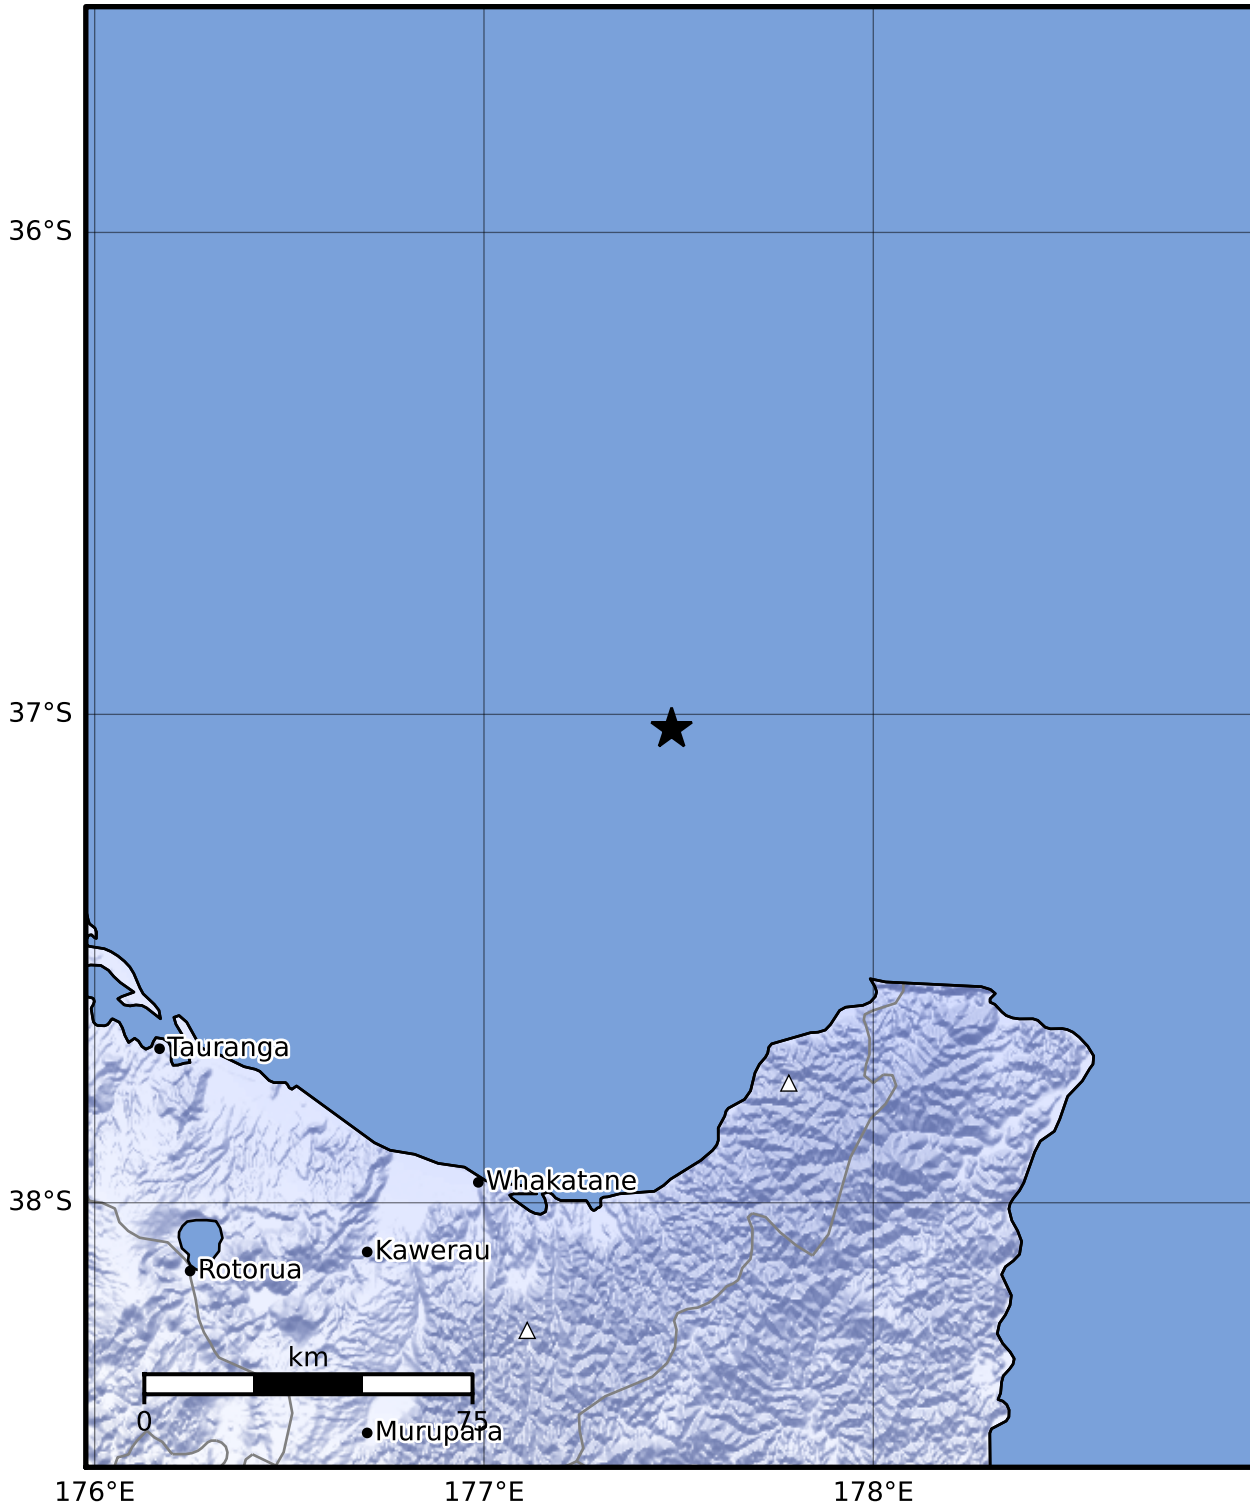

Macroseismic Intensity Map GNS Science

ShakeMap: Raukumara Plain

Jan 08, 2023 18:03:48 UTC M3.5 S37.03 E177.48 Depth: 106.0km ID:2023p020953

SHAKING	Not felt	Weak	Light	Moderate	Strong	Very strong	Severe	Violent	Extreme
DAMAGE	None	None	None	Very light	Light	Moderate	Moderate/heavy	Heavy	Very heavy
PGA(%g)	<0.0464	0.29	1.63	5.16	12.5	22.4	40.2	72.2	>129
PGV(cm/s)	<0.0215	0.125	1.04	4.31	14.5	26.4	48.3	88.4	>162
INTENSITY	I	II-III	IV	V	VI	VII	VIII	IX	X+

Scale based on Moratalla et al.(2021) and Worden et al.(2012) Version 10: Processed 2023-01-26T01:55:22Z

△ Seismic Instrument ○ Reported Intensity ★ Epicenter