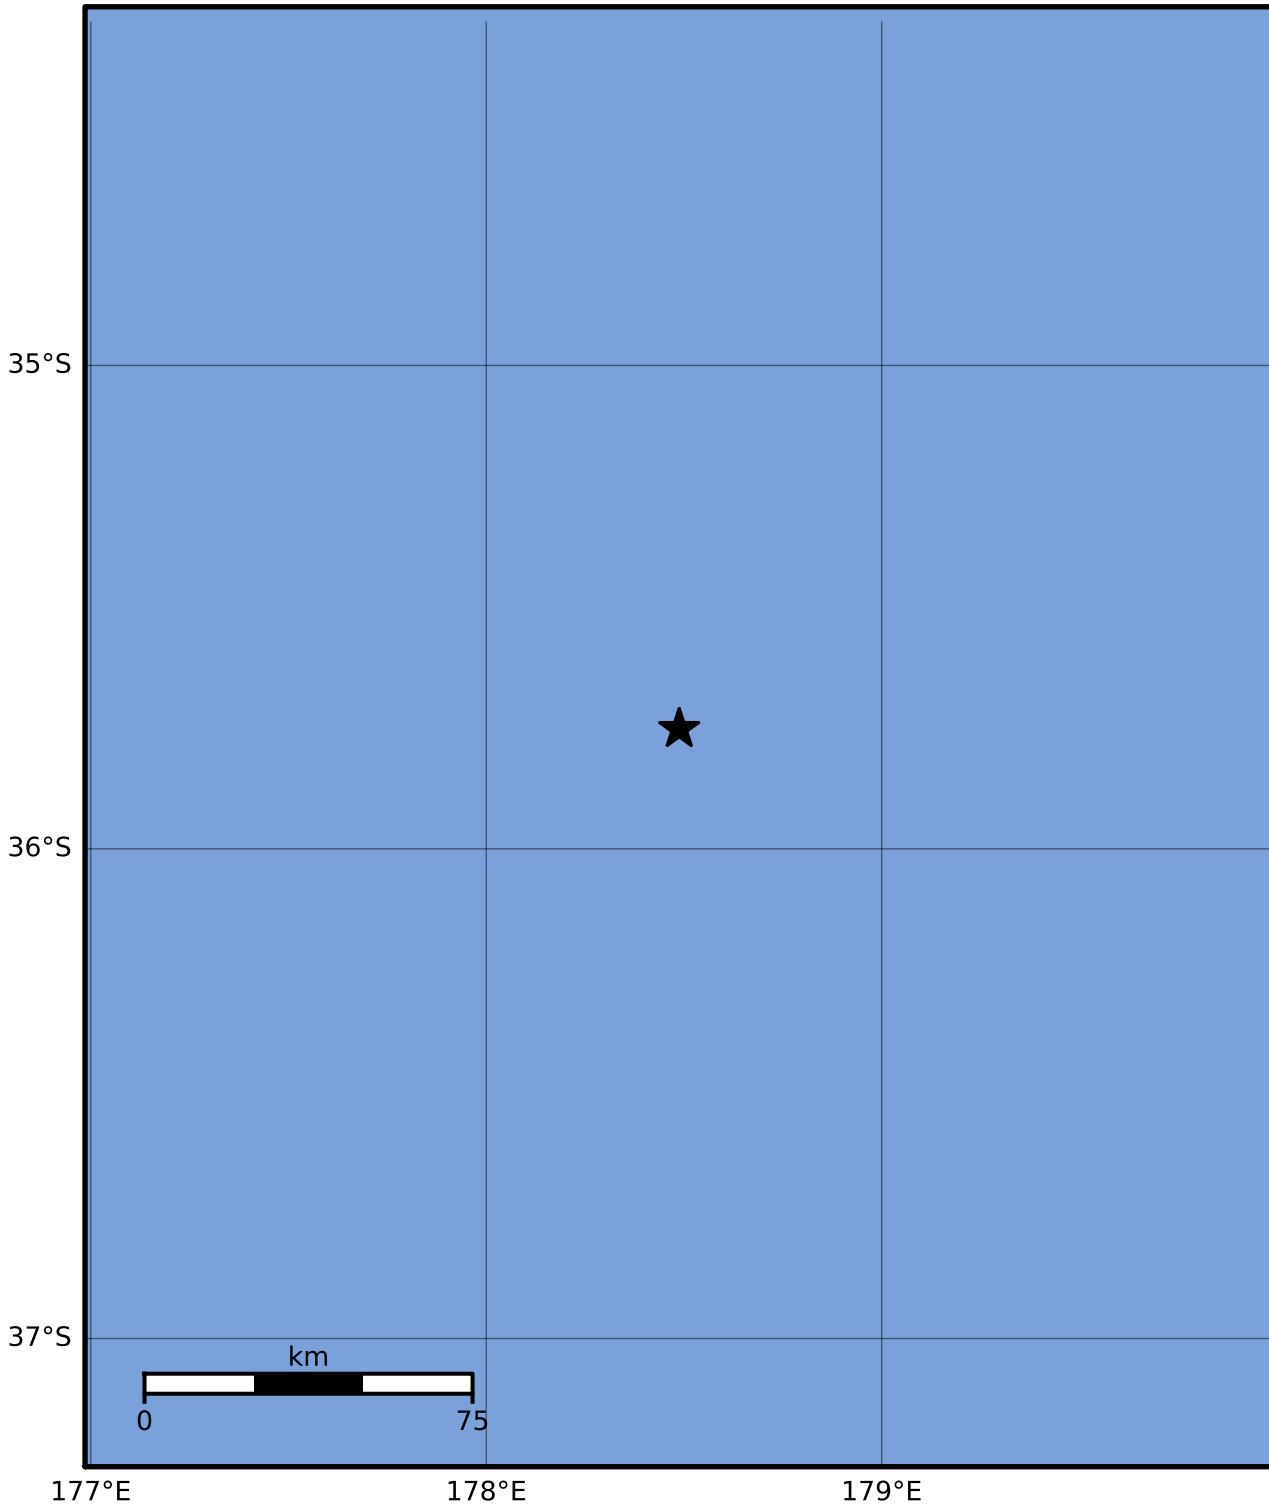

Macroseismic Intensity Map GNS Science

ShakeMap: Raukumara Plain

Jan 12, 2023 04:29:43 UTC M3.6 S35.75 E178.49 Depth: 192.8km ID:2023p030236

SHAKING	Not felt	Weak	Light	Moderate	Strong	Very strong	Severe	Violent	Extreme
DAMAGE	None	None	None	Very light	Light	Moderate	Moderate/heavy	Heavy	Very heavy
PGA(%g)	<0.0464	0.29	1.63	5.16	12.5	22.4	40.2	72.2	>129
PGV(cm/s)	<0.0215	0.125	1.04	4.31	14.5	26.4	48.3	88.4	>162
INTENSITY	I	II-III	IV	V	VI	VII	VIII	IX	X+

Scale based on Moratalla et al.(2021) and Worden et al.(2012) Version 4: Processed 2023-01-12T05:00:28Z

△ Seismic Instrument ○ Reported Intensity ★ Epicenter