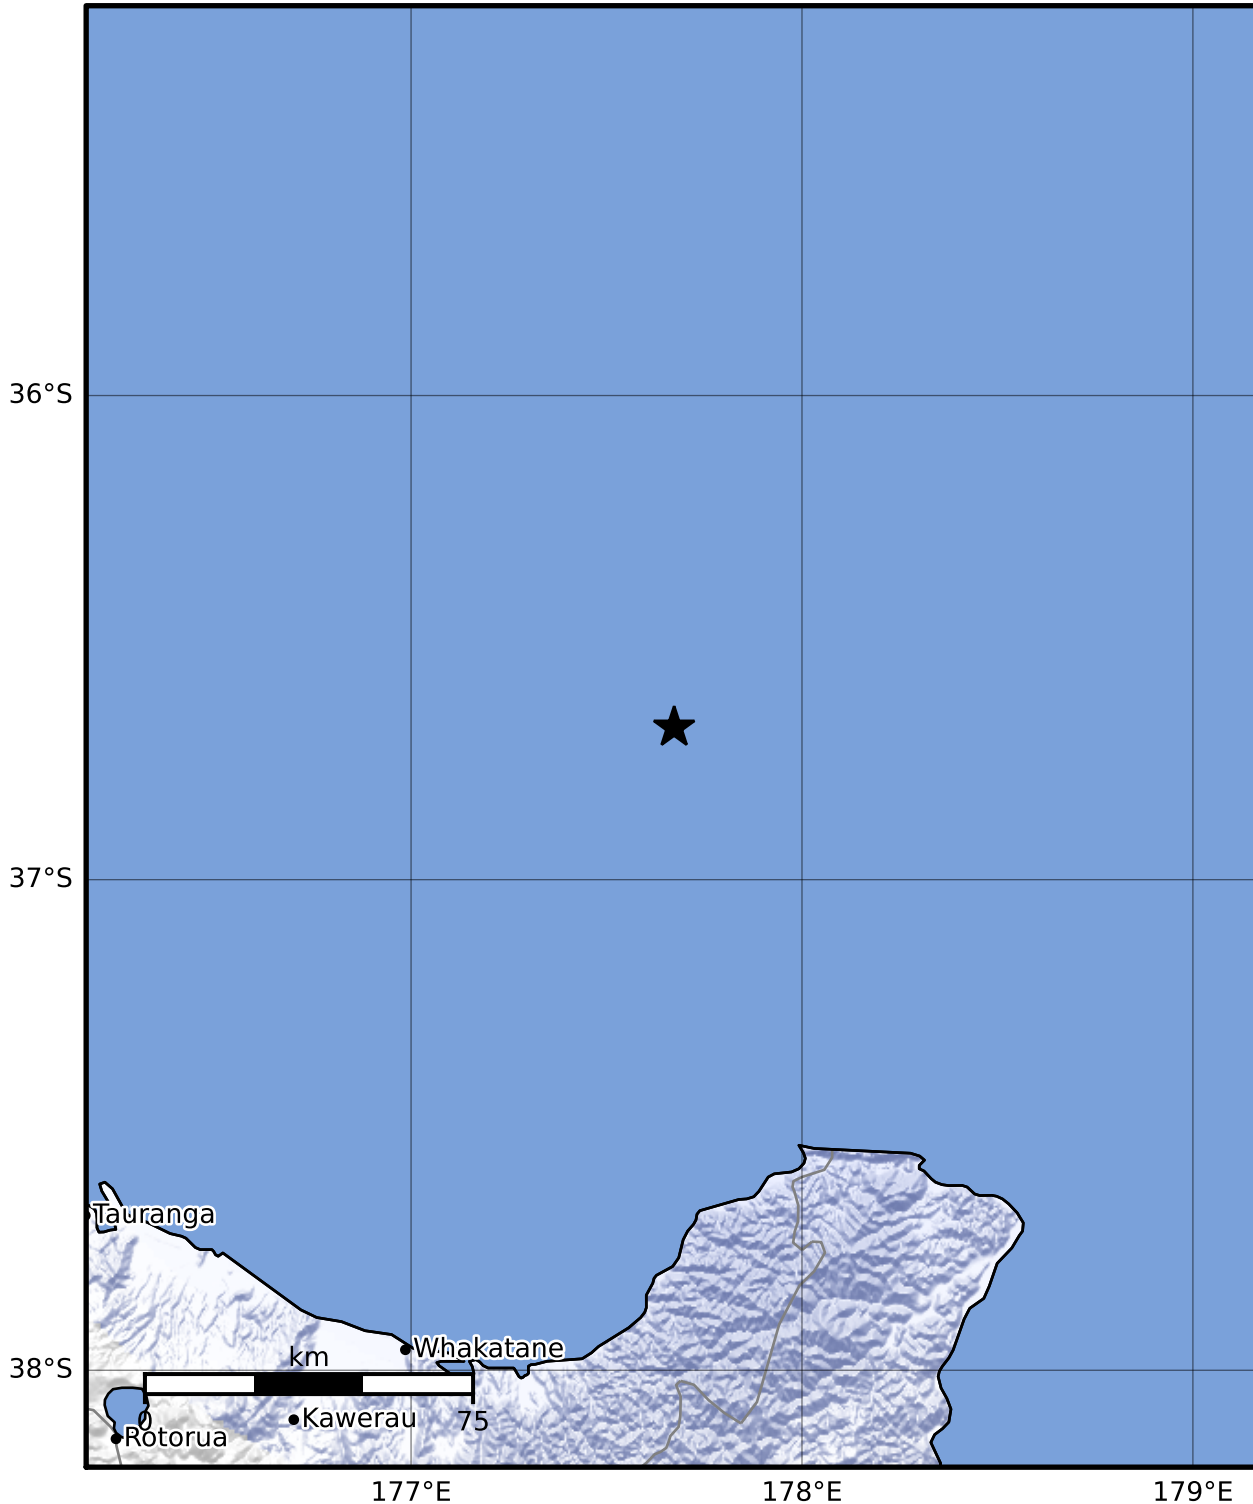

Macroseismic Intensity Map GNS Science

ShakeMap: Raukumara Plain

Jan 13, 2023 21:52:32 UTC M3.4 S36.69 E177.67 Depth: 137.3km ID:2023p034896

SHAKING	Not felt	Weak	Light	Moderate	Strong	Very strong	Severe	Violent	Extreme
DAMAGE	None	None	None	Very light	Light	Moderate	Moderate/heavy	Heavy	Very heavy
PGA(%g)	<0.0464	0.29	1.63	5.16	12.5	22.4	40.2	72.2	>129
PGV(cm/s)	<0.0215	0.125	1.04	4.31	14.5	26.4	48.3	88.4	>162
INTENSITY	I	II-III	IV	V	VI	VII	VIII	IX	X+

Scale based on Moratalla et al.(2021) and Worden et al.(2012) Version 1: Processed 2023-01-13T22:11:21Z

△ Seismic Instrument ○ Reported Intensity

★ Epicenter