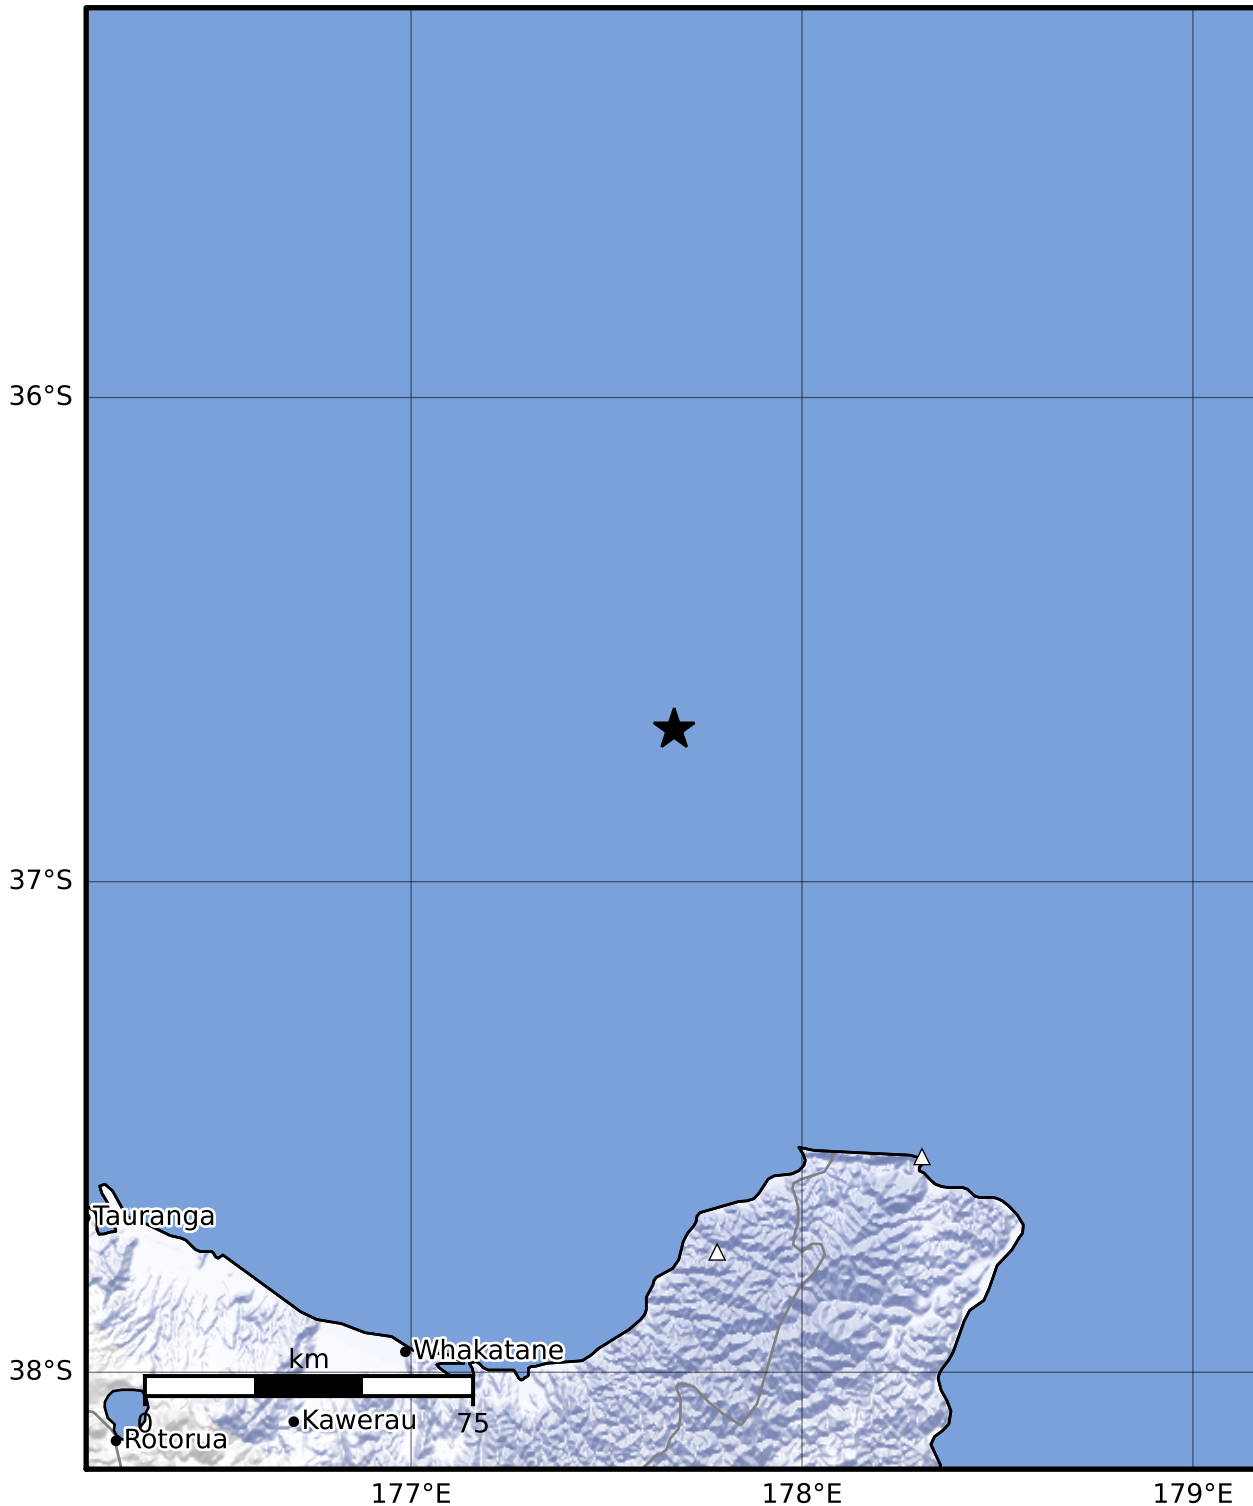

Macroseismic Intensity Map GNS Science

ShakeMap: Raukumara Plain

Jan 13, 2023 21:52:32 UTC M3.4 S36.69 E177.67 Depth: 137.3km ID:2023p034896

SHAKING	Not felt	Weak	Light	Moderate	Strong	Very strong	Severe	Violent	Extreme
DAMAGE	None	None	None	Very light	Light	Moderate	Moderate/heavy	Heavy	Very heavy
PGA(%g)	<0.0464	0.29	1.63	5.16	12.5	22.4	40.2	72.2	>129
PGV(cm/s)	<0.0215	0.125	1.04	4.31	14.5	26.4	48.3	88.4	>162
INTENSITY	I	II-III	IV	V	VI	VII	VIII	IX	X+

Scale based on Moratalla et al.(2021) and Worden et al.(2012) Version 2: Processed 2023-01-13T22:16:40Z

△ Seismic Instrument ○ Reported Intensity

★ Epicenter