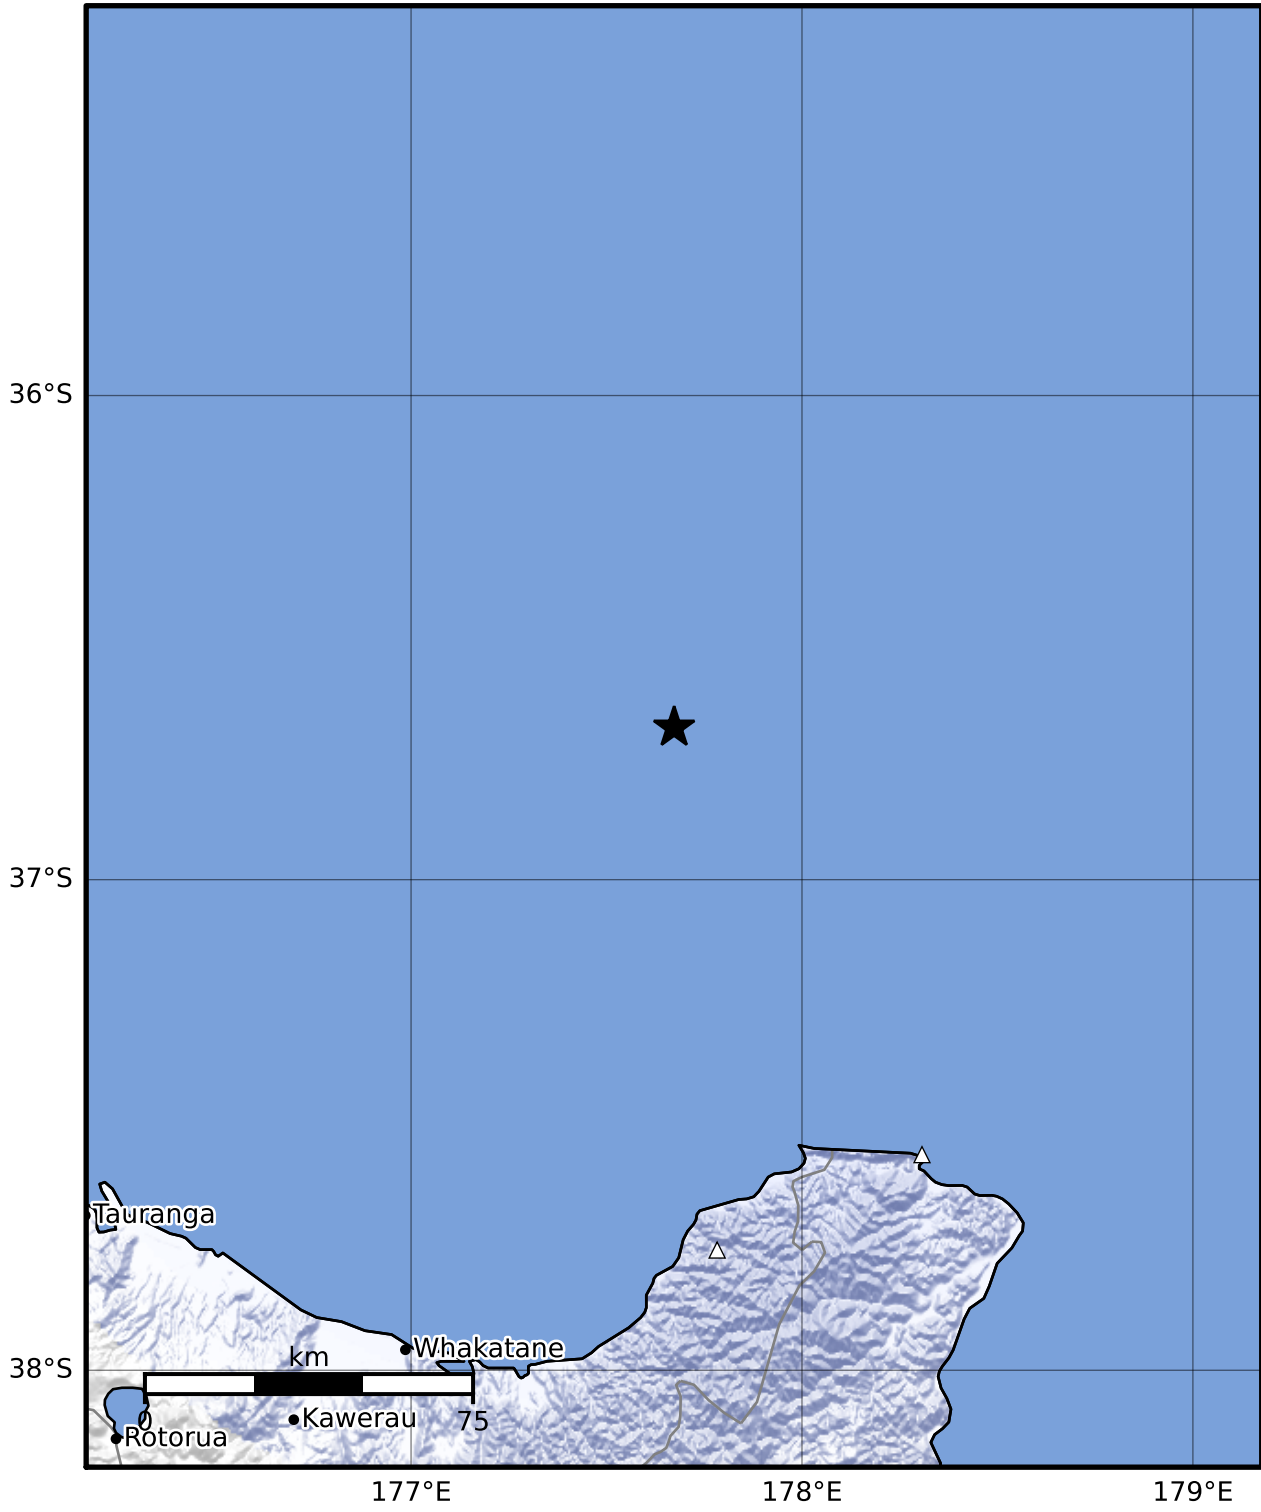

Macroseismic Intensity Map GNS Science

ShakeMap: Raukumara Plain

Jan 13, 2023 21:52:32 UTC M3.4 S36.69 E177.67 Depth: 137.3km ID:2023p034896

SHAKING	Not felt	Weak	Light	Moderate	Strong	Very strong	Severe	Violent	Extreme
DAMAGE	None	None	None	Very light	Light	Moderate	Moderate/heavy	Heavy	Very heavy
PGA(%g)	<0.0464	0.29	1.63	5.16	12.5	22.4	40.2	72.2	>129
PGV(cm/s)	<0.0215	0.125	1.04	4.31	14.5	26.4	48.3	88.4	>162
INTENSITY	I	II-III	IV	V	VI	VII	VIII	IX	X+

Scale based on Moratalla et al.(2021) and Worden et al.(2012) Version 4: Processed 2023-01-13T22:27:27Z

△ Seismic Instrument ○ Reported Intensity ★ Epicenter