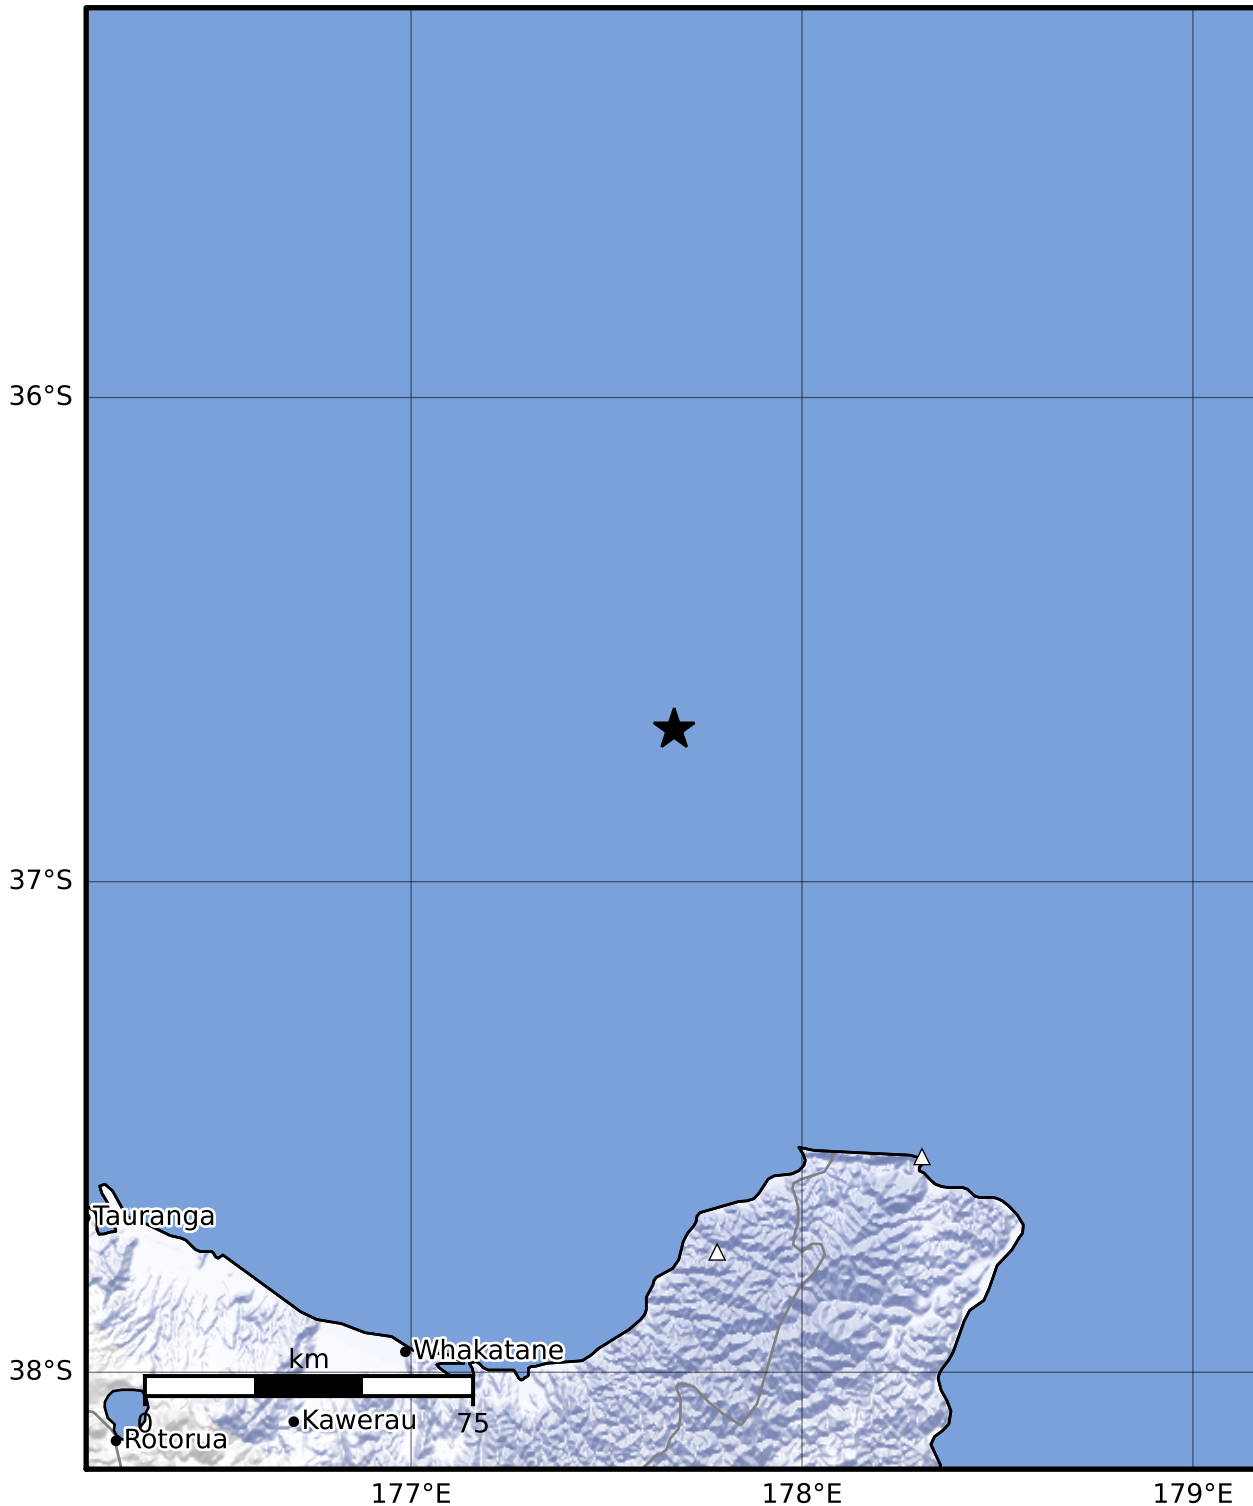

Macroseismic Intensity Map GNS Science

ShakeMap: Raukumara Plain

Jan 13, 2023 21:52:32 UTC M3.4 S36.69 E177.67 Depth: 137.3km ID:2023p034896

SHAKING	Not felt	Weak	Light	Moderate	Strong	Very strong	Severe	Violent	Extreme
DAMAGE	None	None	None	Very light	Light	Moderate	Moderate/heavy	Heavy	Very heavy
PGA(%g)	<0.0464	0.29	1.63	5.16	12.5	22.4	40.2	72.2	>129
PGV(cm/s)	<0.0215	0.125	1.04	4.31	14.5	26.4	48.3	88.4	>162
INTENSITY	I	II-III	IV	V	VI	VII	VIII	IX	X+

Scale based on Moratalla et al.(2021) and Worden et al.(2012) Version 7: Processed 2023-01-14T00:53:17Z

△ Seismic Instrument ○ Reported Intensity

★ Epicenter