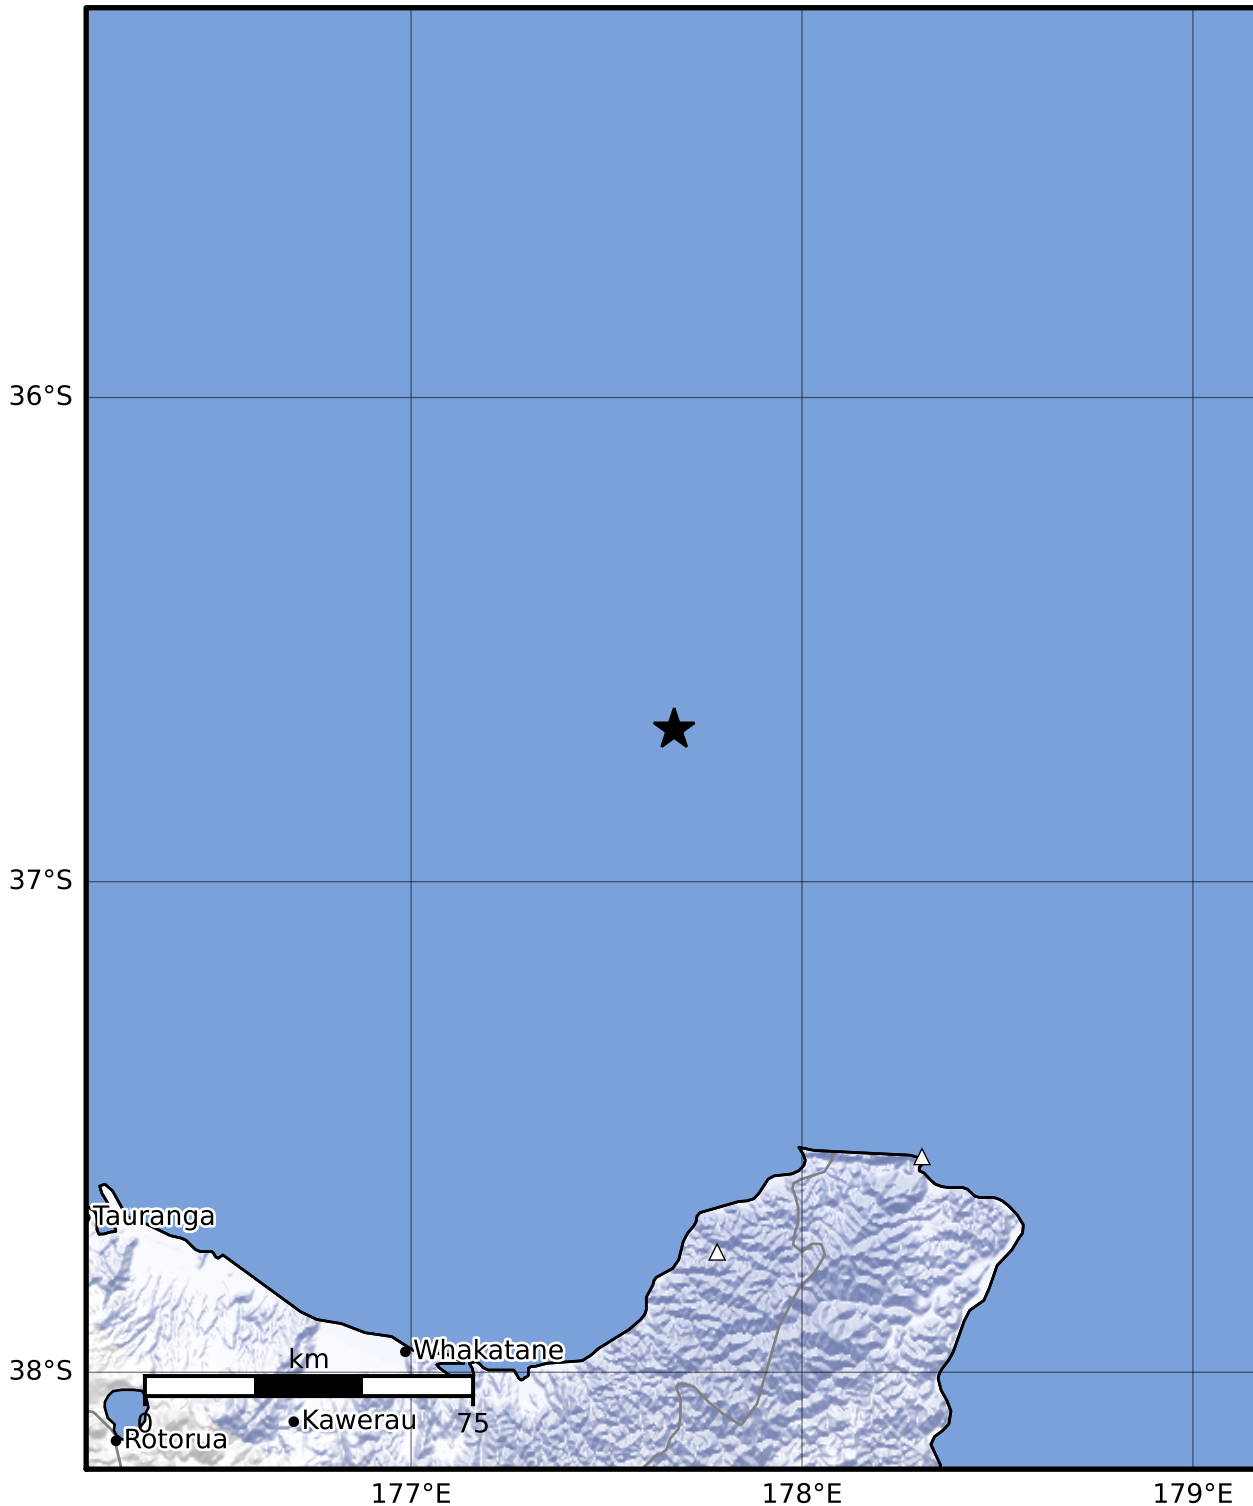

Macroseismic Intensity Map GNS Science

ShakeMap: Raukumara Plain

Jan 13, 2023 21:52:32 UTC M3.4 S36.69 E177.67 Depth: 137.3km ID:2023p034896

SHAKING	Not felt	Weak	Light	Moderate	Strong	Very strong	Severe	Violent	Extreme
DAMAGE	None	None	None	Very light	Light	Moderate	Moderate/heavy	Heavy	Very heavy
PGA(%g)	<0.0464	0.29	1.63	5.16	12.5	22.4	40.2	72.2	>129
PGV(cm/s)	<0.0215	0.125	1.04	4.31	14.5	26.4	48.3	88.4	>162
INTENSITY	I	II-III	IV	V	VI	VII	VIII	IX	X+

Scale based on Moratalla et al.(2021) and Worden et al.(2012) Version 8: Processed 2023-01-14T03:53:17Z

△ Seismic Instrument ○ Reported Intensity

★ Epicenter