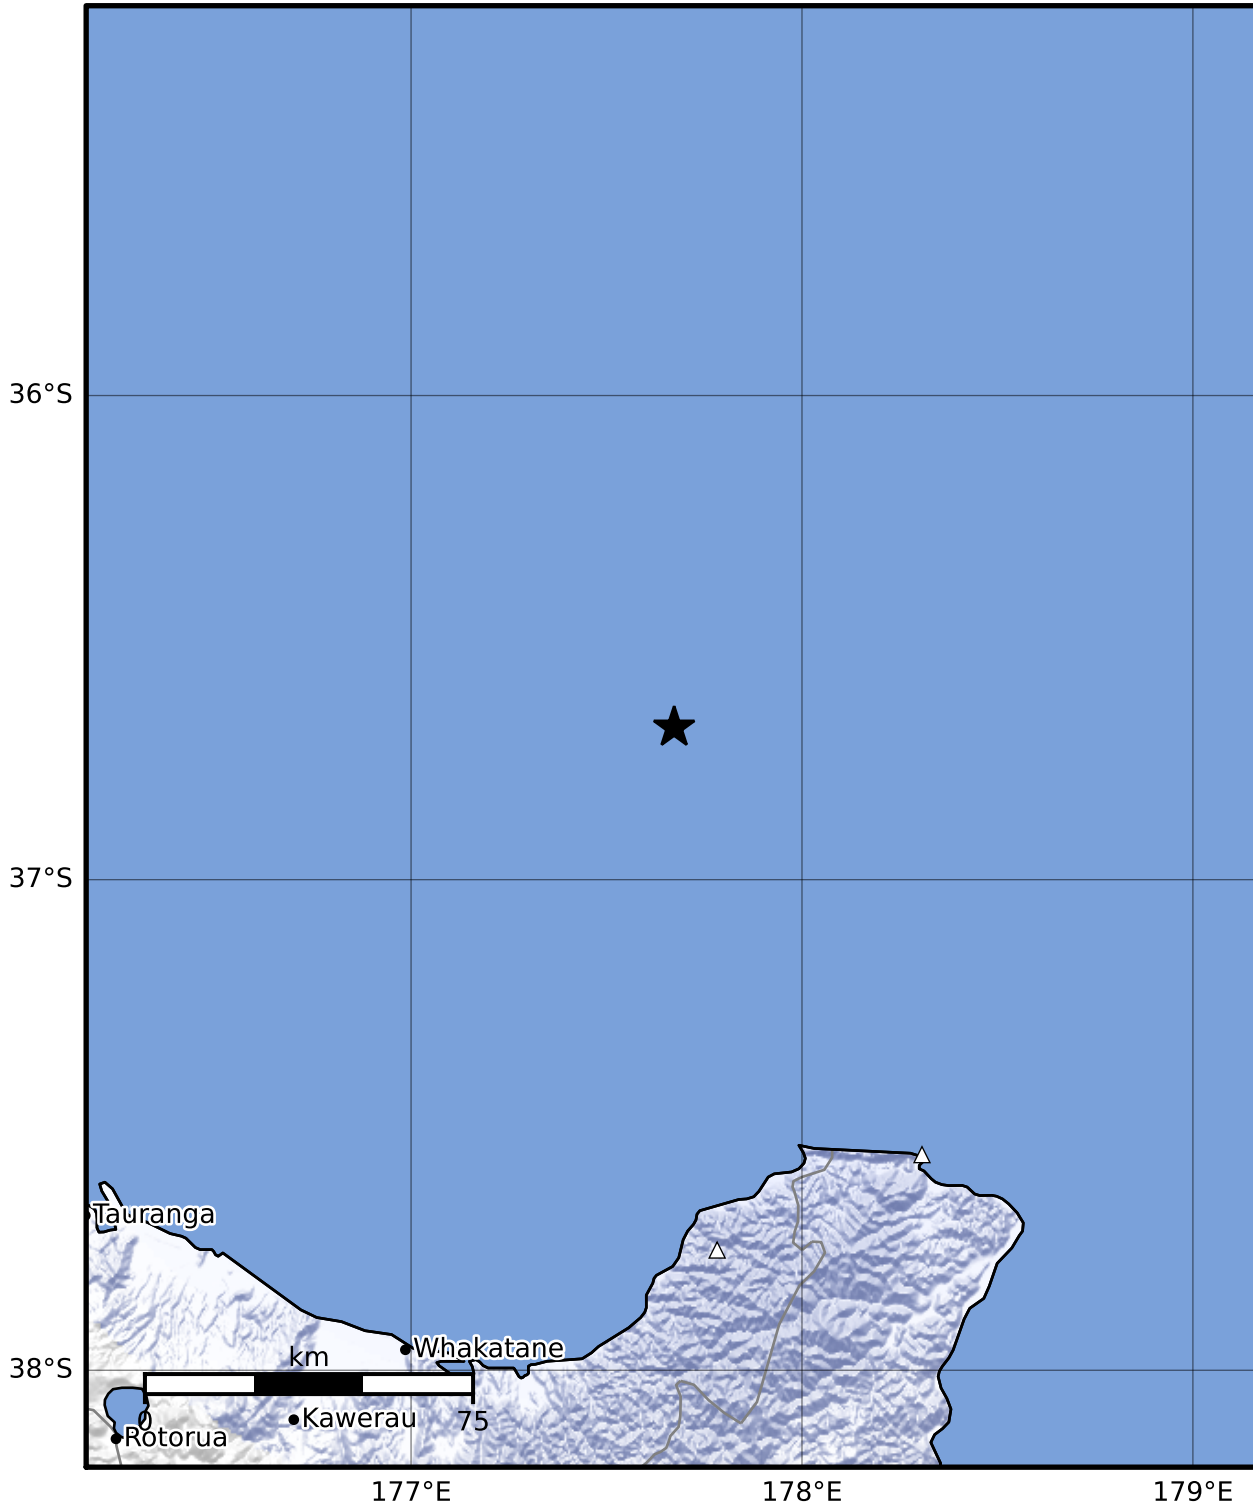

Macroseismic Intensity Map GNS Science

ShakeMap: Raukumara Plain

Jan 13, 2023 21:52:32 UTC M3.4 S36.69 E177.67 Depth: 137.3km ID:2023p034896

SHAKING	Not felt	Weak	Light	Moderate	Strong	Very strong	Severe	Violent	Extreme
DAMAGE	None	None	None	Very light	Light	Moderate	Moderate/heavy	Heavy	Very heavy
PGA(%g)	<0.0464	0.29	1.63	5.16	12.5	22.4	40.2	72.2	>129
PGV(cm/s)	<0.0215	0.125	1.04	4.31	14.5	26.4	48.3	88.4	>162
INTENSITY	I	II-III	IV	V	VI	VII	VIII	IX	X+

Scale based on Moratalla et al.(2021) and Worden et al.(2012) Version 9: Processed 2023-01-14T21:53:17Z

△ Seismic Instrument ○ Reported Intensity ★ Epicenter