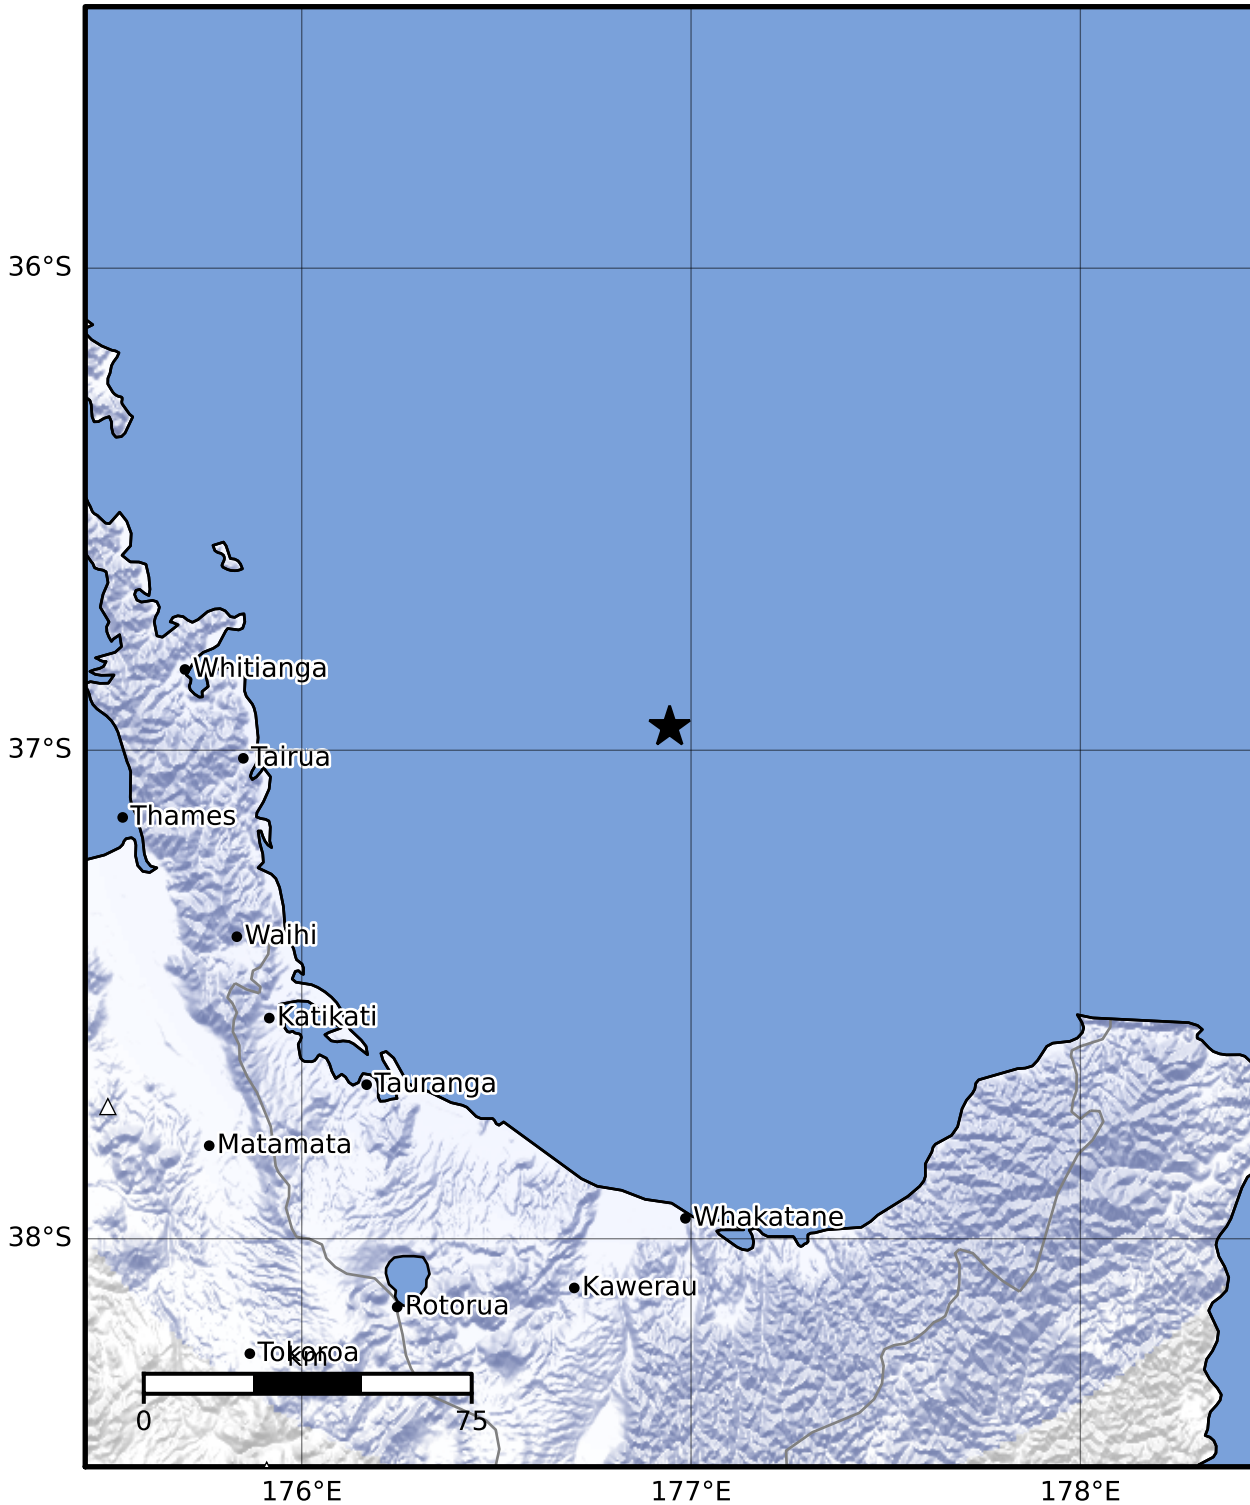

Macroseismic Intensity Map GNS Science

ShakeMap: Raukumara Plain

Jan 18, 2023 21:51:11 UTC M3.6 S36.95 E176.94 Depth: 208.1km ID:2023p048406

SHAKING	Not felt	Weak	Light	Moderate	Strong	Very strong	Severe	Violent	Extreme
DAMAGE	None	None	None	Very light	Light	Moderate	Moderate/heavy	Heavy	Very heavy
PGA(%g)	<0.0464	0.29	1.63	5.16	12.5	22.4	40.2	72.2	>129
PGV(cm/s)	<0.0215	0.125	1.04	4.31	14.5	26.4	48.3	88.4	>162
INTENSITY	I	II-III	IV	V	VI	VII	VIII	IX	X+

Scale based on Moratalla et al.(2021) and Worden et al.(2012) Version 8: Processed 2023-02-01T22:35:27Z

△ Seismic Instrument ○ Reported Intensity ★ Epicenter