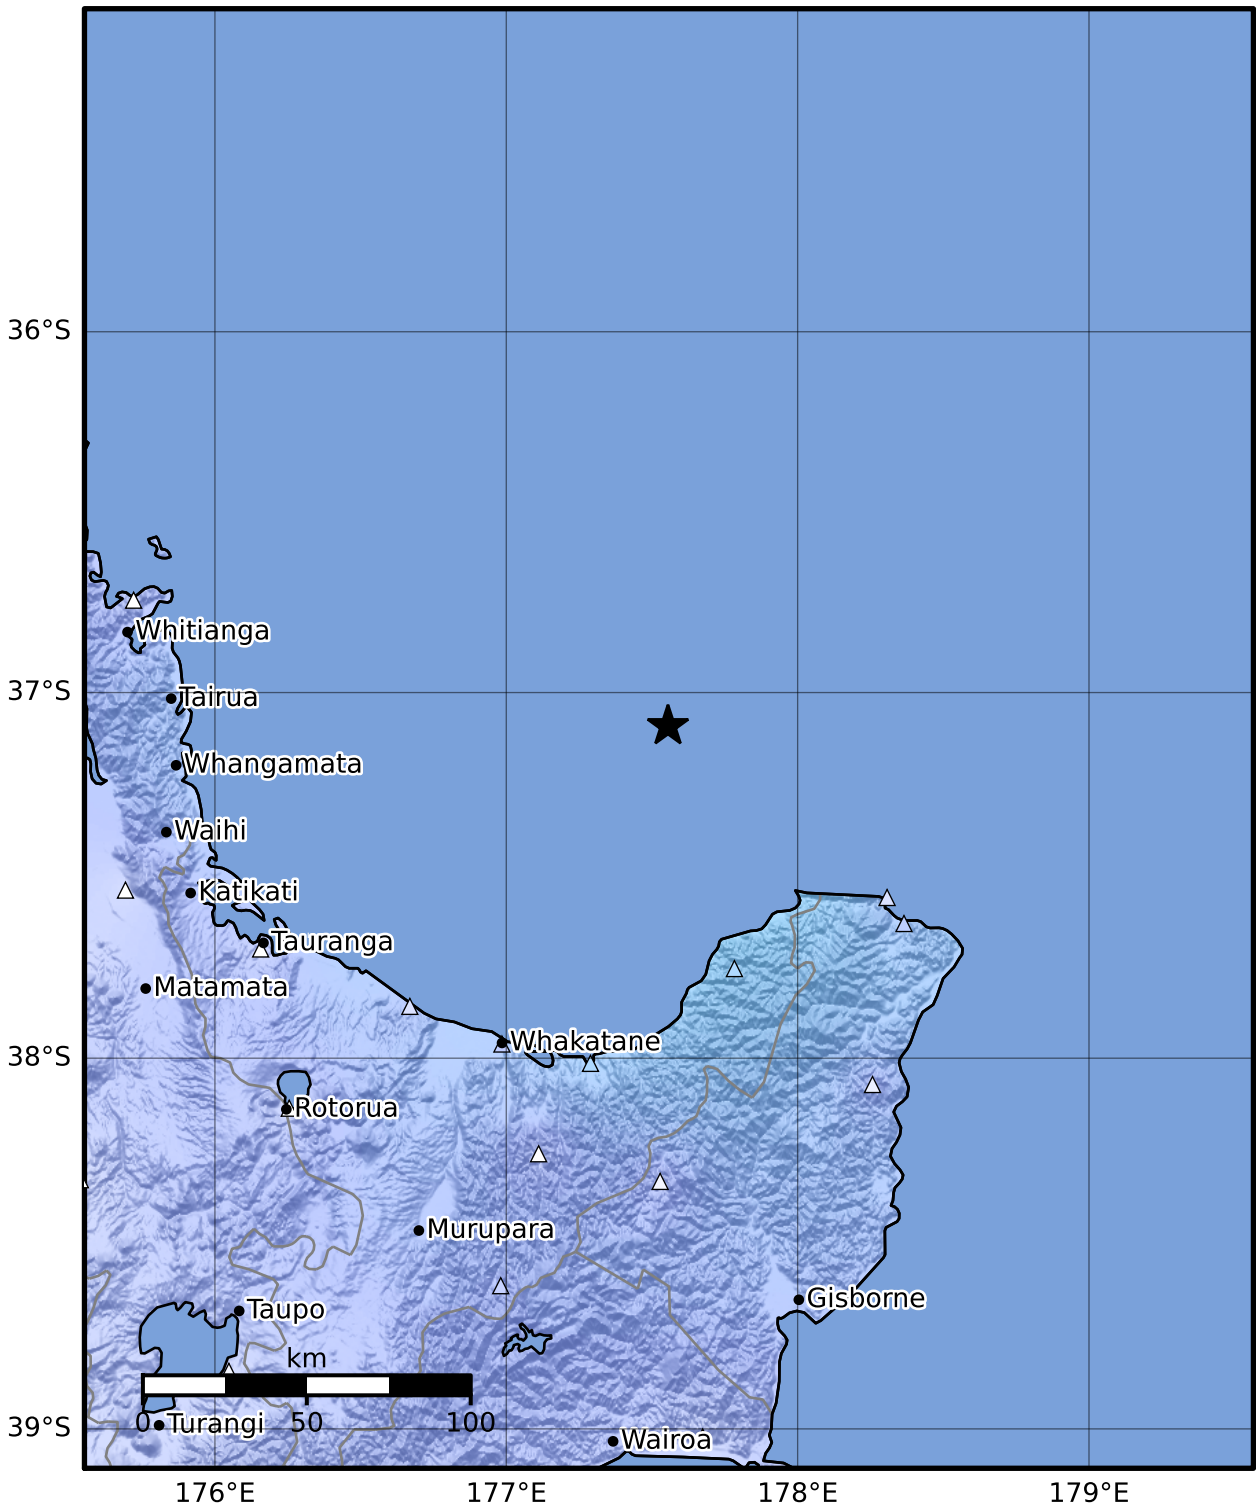

Macroseismic Intensity Map GNS Science

ShakeMap: Raukumara Plain

Feb 15, 2023 14:48:28 UTC M4.5 S37.09 E177.56 Depth: 98.2km ID:2023p123289

SHAKING	Not felt	Weak	Light	Moderate	Strong	Very strong	Severe	Violent	Extreme
DAMAGE	None	None	None	Very light	Light	Moderate	Moderate/heavy	Heavy	Very heavy
PGA(%g)	<0.0464	0.29	1.63	5.16	12.5	22.4	40.2	72.2	>129
PGV(cm/s)	<0.0215	0.125	1.04	4.31	14.5	26.4	48.3	88.4	>162
INTENSITY	I	II-III	IV	V	VI	VII	VIII	IX	X+

Scale based on Moratalla et al.(2021) and Worden et al.(2012) Version 3: Processed 2023-02-15T15:06:52Z
 Δ Seismic Instrument ○ Reported Intensity ★ Epicenter