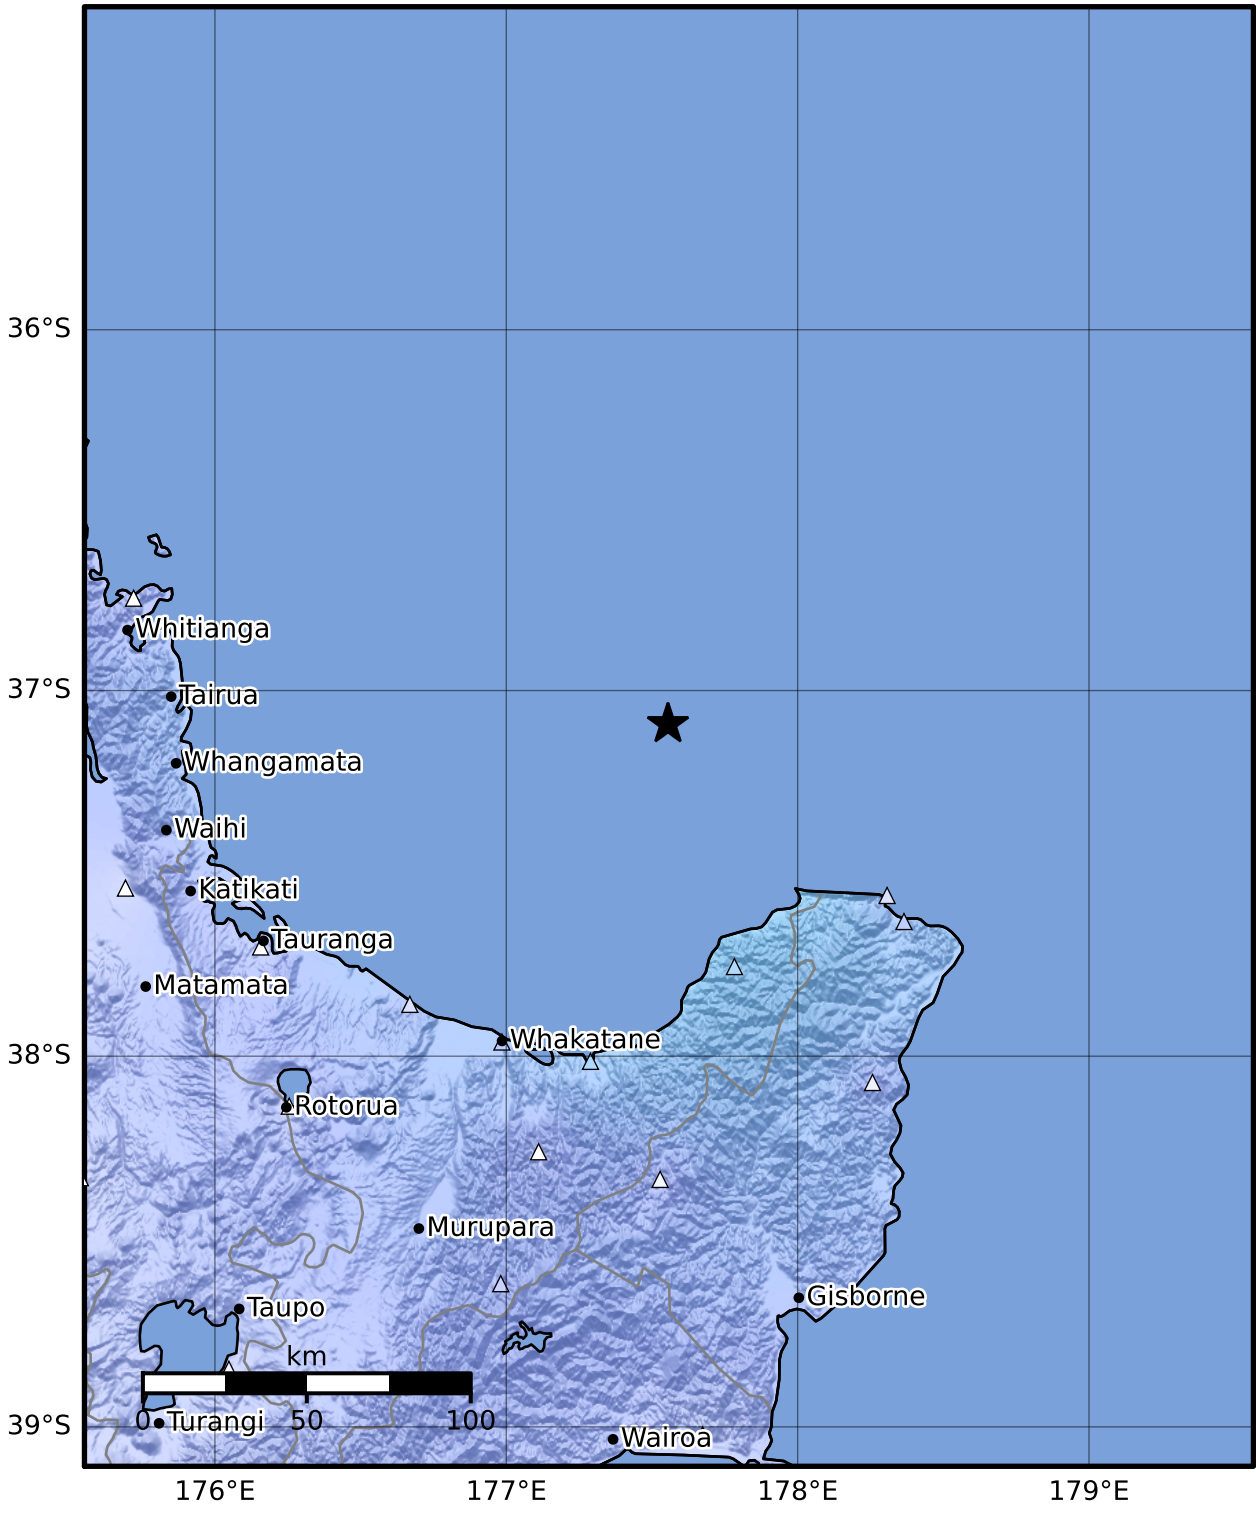

Macroseismic Intensity Map GNS Science

ShakeMap: Raukumara Plain

Feb 15, 2023 14:48:28 UTC M4.5 S37.09 E177.56 Depth: 98.2km ID:2023p123289

SHAKING	Not felt	Weak	Light	Moderate	Strong	Very strong	Severe	Violent	Extreme
DAMAGE	None	None	None	Very light	Light	Moderate	Moderate/heavy	Heavy	Very heavy
PGA(%g)	<0.0464	0.29	1.63	5.16	12.5	22.4	40.2	72.2	>129
PGV(cm/s)	<0.0215	0.125	1.04	4.31	14.5	26.4	48.3	88.4	>162
INTENSITY	I	II-III	IV	V	VI	VII	VIII	IX	X+

Scale based on Moratalla et al.(2021) and Worden et al.(2012) Version 6: Processed 2023-02-15T15:49:17Z

△ Seismic Instrument ○ Reported Intensity ★ Epicenter