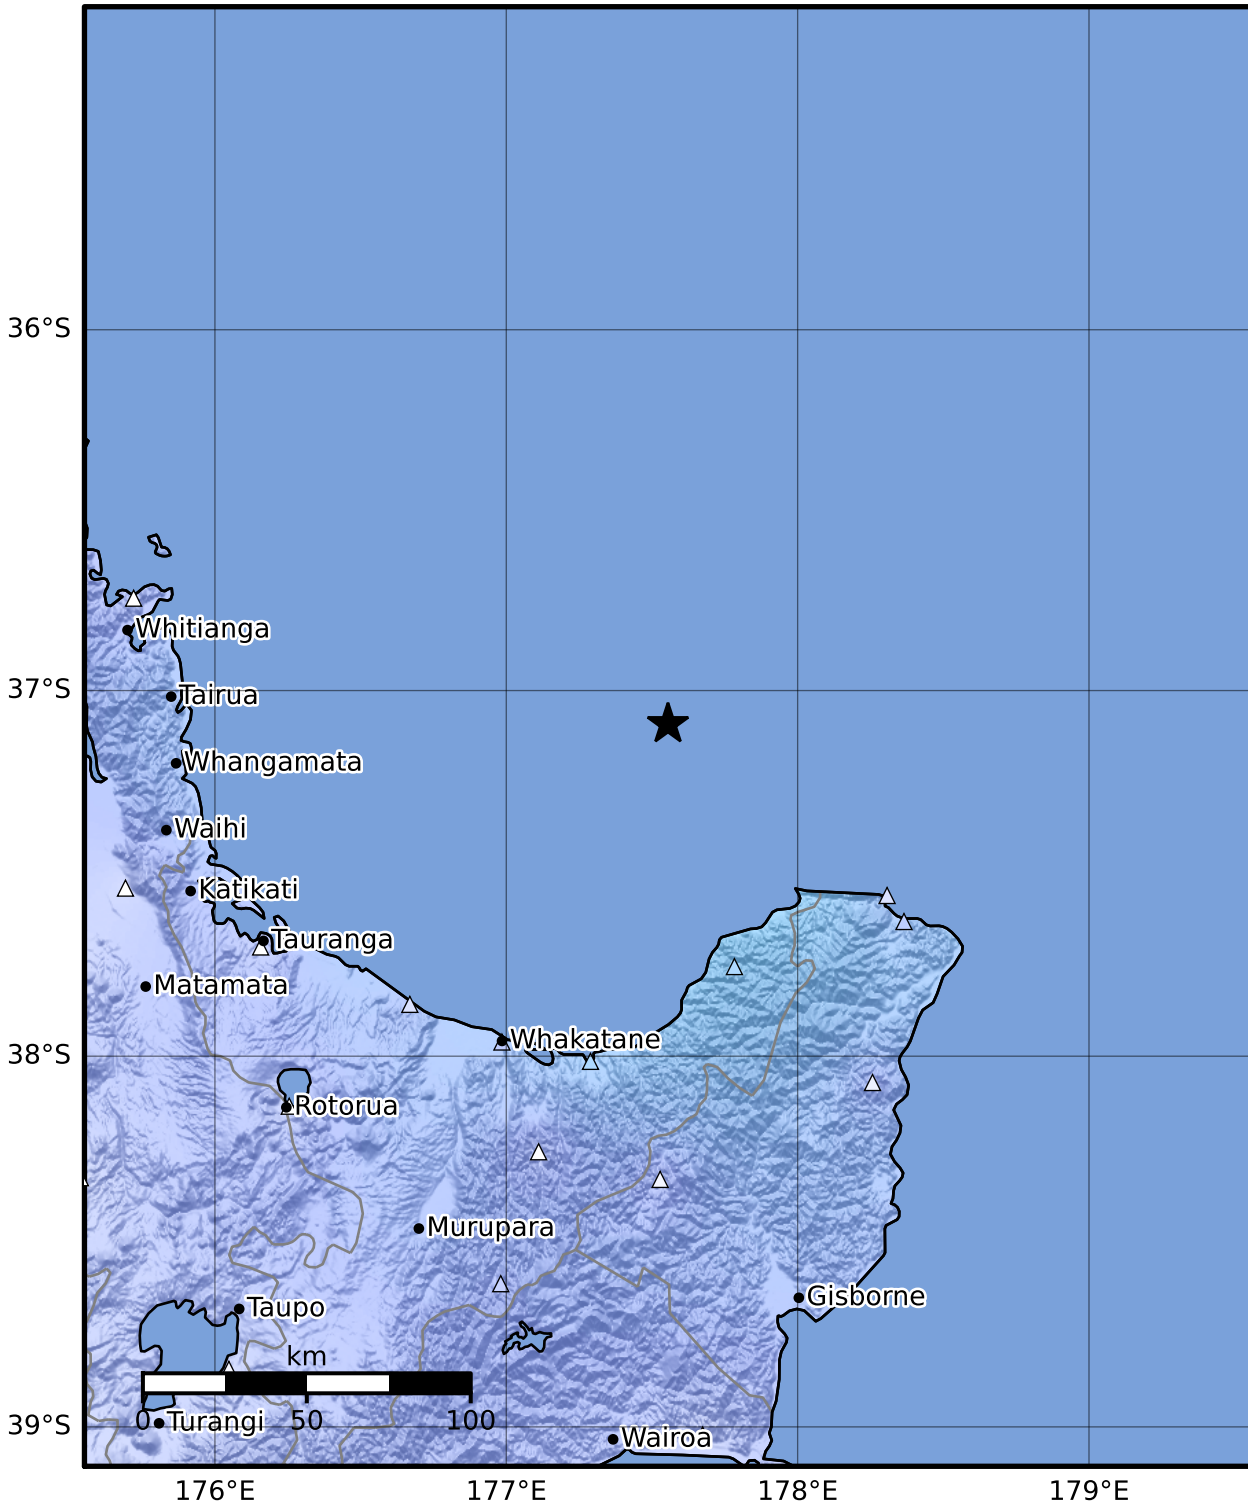

Macroseismic Intensity Map GNS Science

ShakeMap: Raukumara Plain

Feb 15, 2023 14:48:28 UTC M4.5 S37.09 E177.56 Depth: 98.2km ID:2023p123289

SHAKING	Not felt	Weak	Light	Moderate	Strong	Very strong	Severe	Violent	Extreme
DAMAGE	None	None	None	Very light	Light	Moderate	Moderate/heavy	Heavy	Very heavy
PGA(%g)	<0.0464	0.29	1.63	5.16	12.5	22.4	40.2	72.2	>129
PGV(cm/s)	<0.0215	0.125	1.04	4.31	14.5	26.4	48.3	88.4	>162
INTENSITY	I	II-III	IV	V	VI	VII	VIII	IX	X+

Scale based on Moratalla et al.(2021) and Worden et al.(2012) Version 8: Processed 2023-02-15T17:49:17Z

△ Seismic Instrument ○ Reported Intensity

★ Epicenter