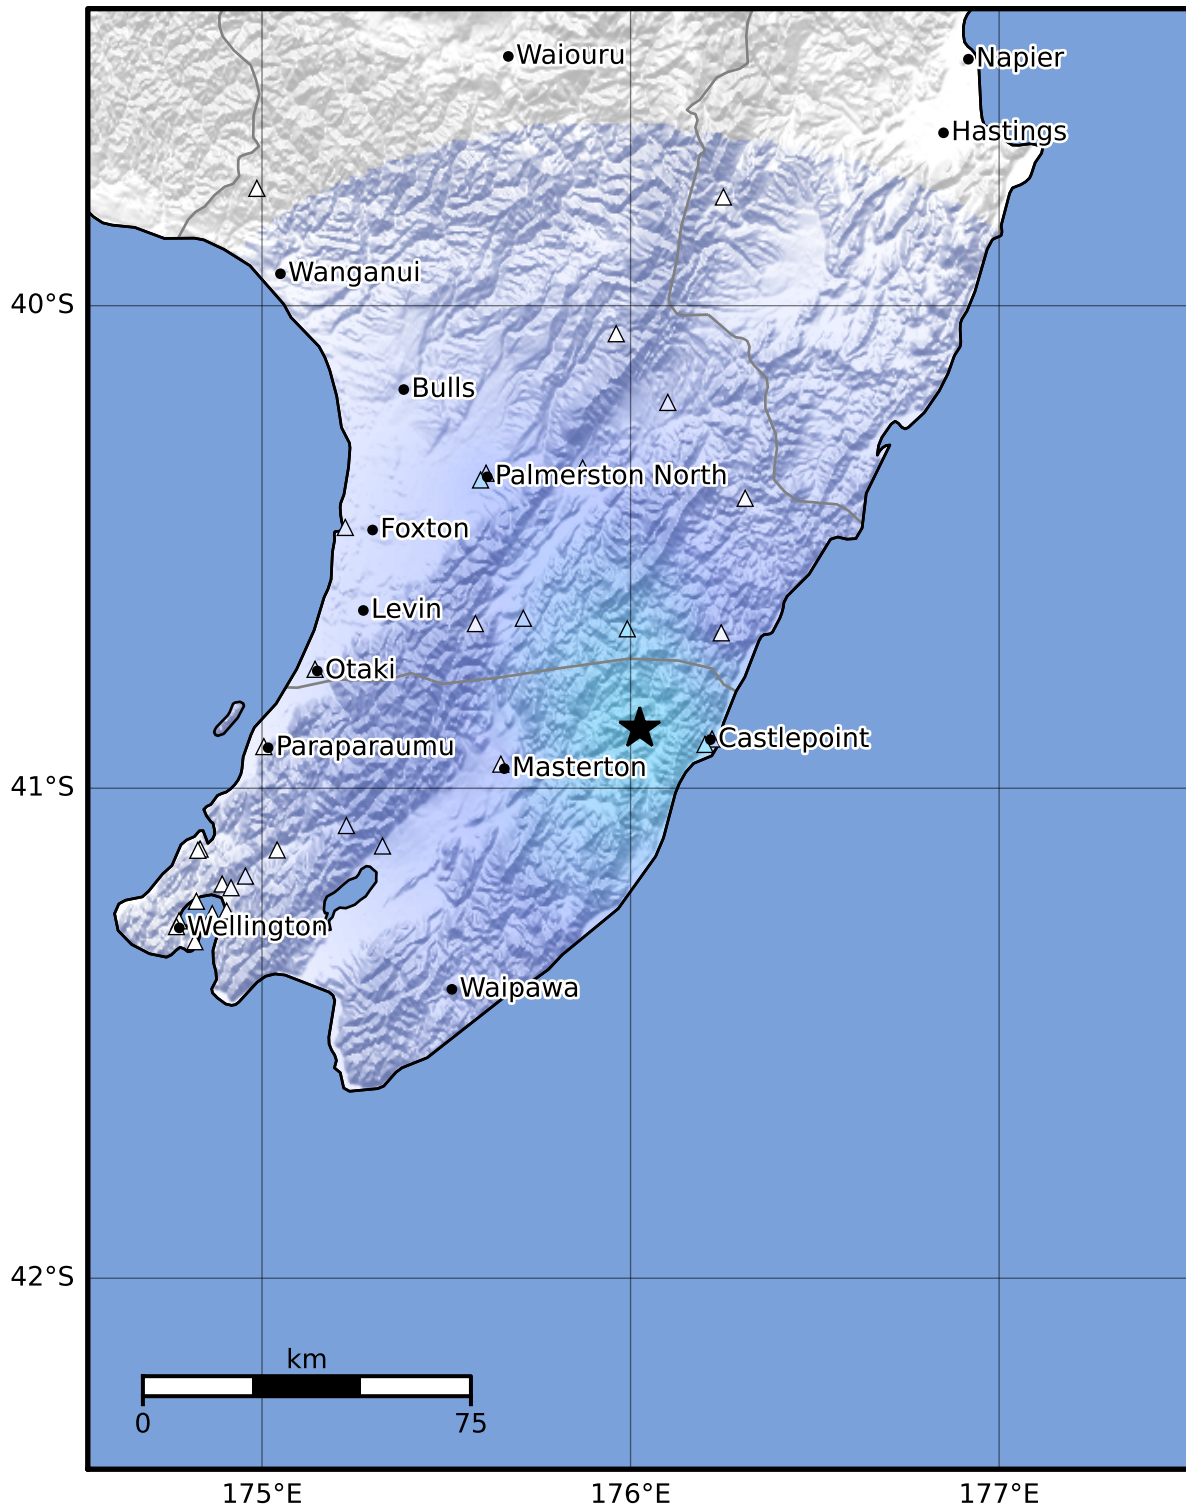

Macroseismic Intensity Map GNS Science

ShakeMap: Wairarapa

Mar 12, 2023 06:31:14 UTC M3.3 S40.88 E176.03 Depth: 20.1km ID:2023p189923

SHAKING	Not felt	Weak	Light	Moderate	Strong	Very strong	Severe	Violent	Extreme
DAMAGE	None	None	None	Very light	Light	Moderate	Moderate/heavy	Heavy	Very heavy
PGA(%g)	<0.0464	0.29	1.63	5.16	12.5	22.4	40.2	72.2	>129
PGV(cm/s)	<0.0215	0.125	1.04	4.31	14.5	26.4	48.3	88.4	>162
INTENSITY	I	II-III	IV	V	VI	VII	VIII	IX	X+

Scale based on Moratalla et al.(2021) and Worden et al.(2012) Version 3: Processed 2023-03-12T06:50:05Z
 Δ Seismic Instrument ○ Reported Intensity ★ Epicenter