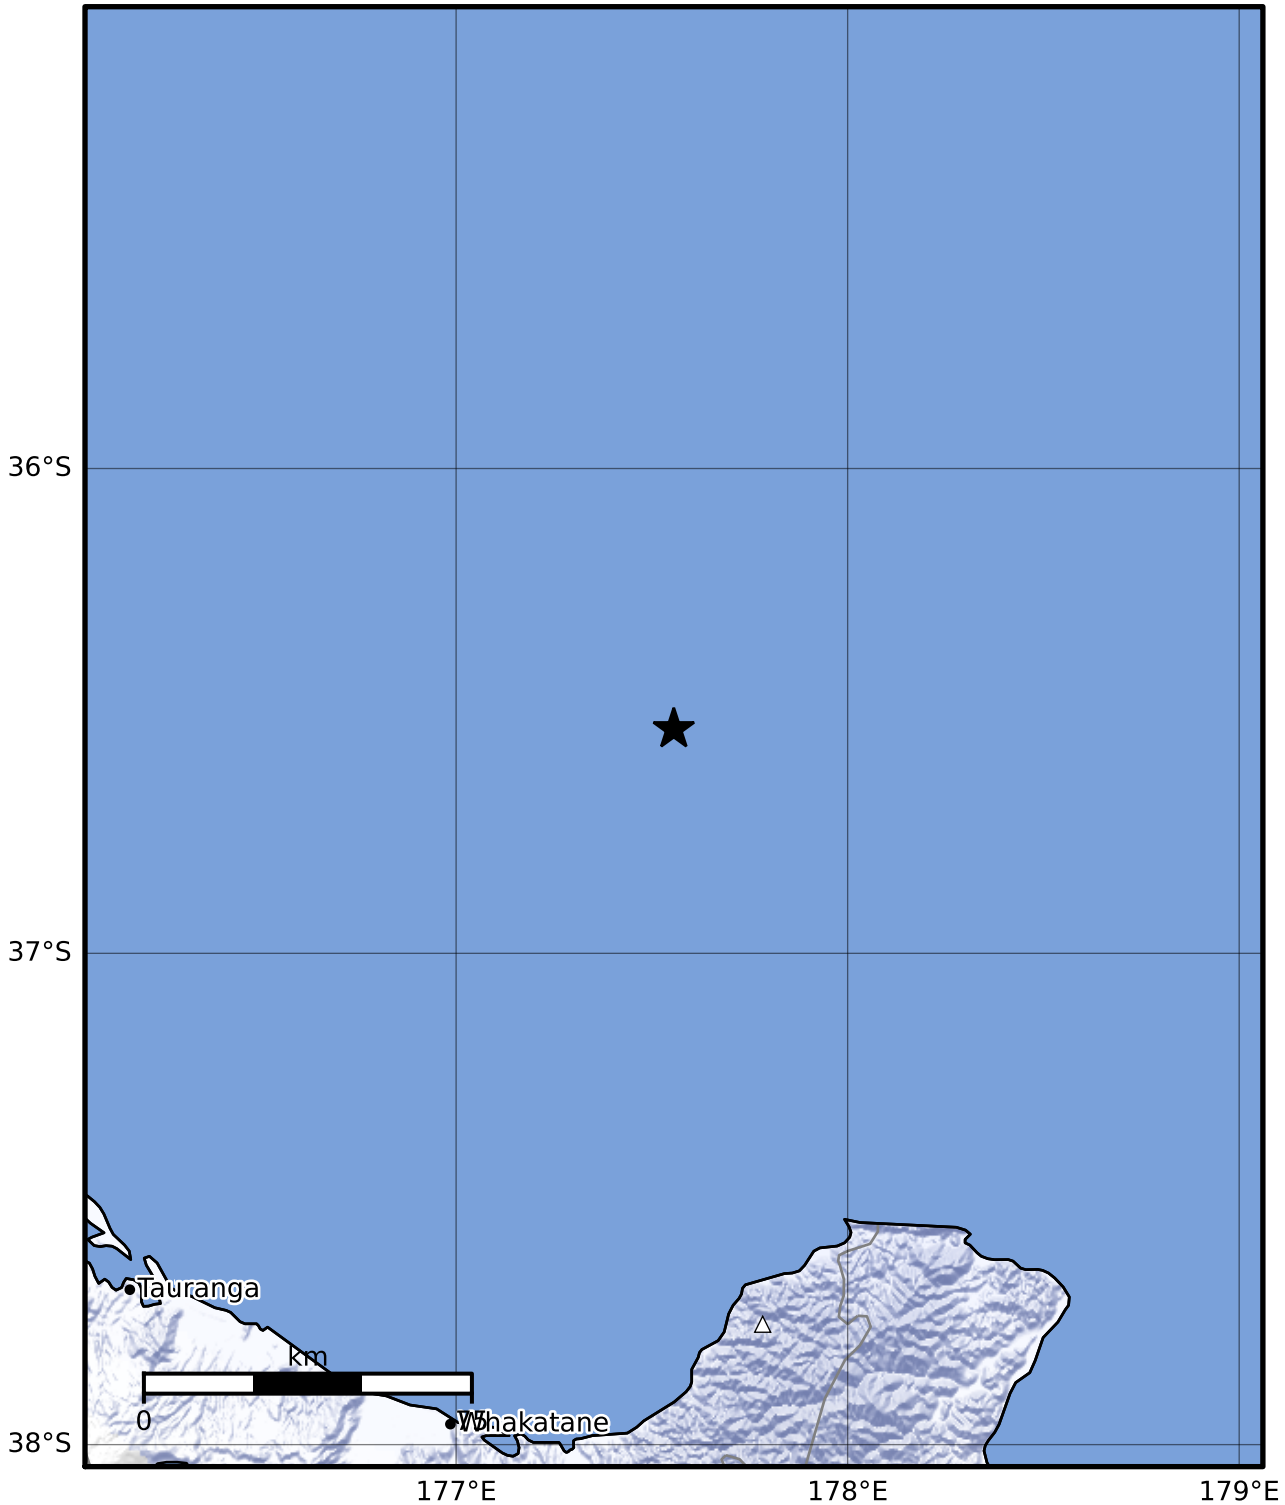

Macroseismic Intensity Map GNS Science

ShakeMap: Raukumara Plain

Apr 03, 2023 15:02:31 UTC M3.6 S36.54 E177.56 Depth: 184.9km ID:2023p250342

SHAKING	Not felt	Weak	Light	Moderate	Strong	Very strong	Severe	Violent	Extreme
DAMAGE	None	None	None	Very light	Light	Moderate	Moderate/heavy	Heavy	Very heavy
PGA(%g)	<0.0464	0.29	1.63	5.16	12.5	22.4	40.2	72.2	>129
PGV(cm/s)	<0.0215	0.125	1.04	4.31	14.5	26.4	48.3	88.4	>162
INTENSITY	I	II-III	IV	V	VI	VII	VIII	IX	X+

Scale based on Moratalla et al.(2021) and Worden et al.(2012) Version 3: Processed 2023-04-03T15:19:54Z  
 △ Seismic Instrument ○ Reported Intensity ★ Epicenter