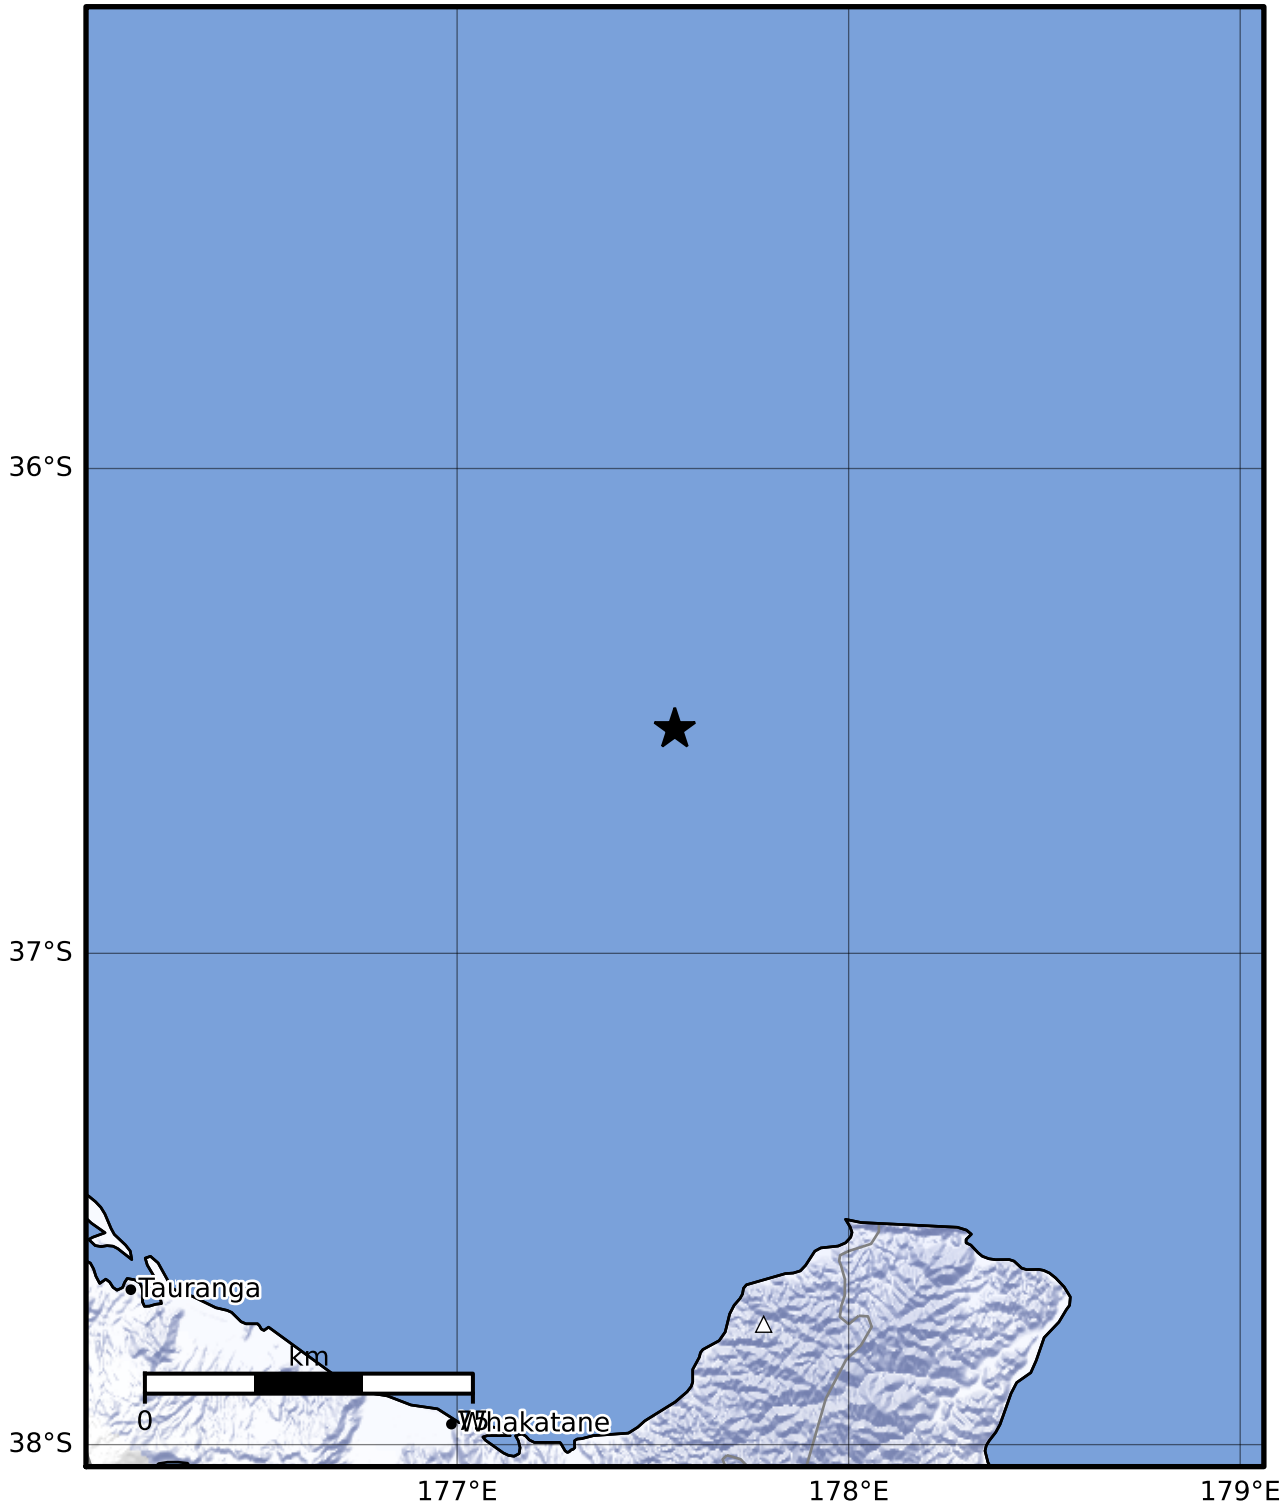

Macroseismic Intensity Map GNS Science

ShakeMap: Raukumara Plain

Apr 03, 2023 15:02:31 UTC M3.6 S36.54 E177.56 Depth: 184.9km ID:2023p250342

SHAKING	Not felt	Weak	Light	Moderate	Strong	Very strong	Severe	Violent	Extreme
DAMAGE	None	None	None	Very light	Light	Moderate	Moderate/heavy	Heavy	Very heavy
PGA(%g)	<0.0464	0.29	1.63	5.16	12.5	22.4	40.2	72.2	>129
PGV(cm/s)	<0.0215	0.125	1.04	4.31	14.5	26.4	48.3	88.4	>162
INTENSITY	I	II-III	IV	V	VI	VII	VIII	IX	X+

Scale based on Moratalla et al.(2021) and Worden et al.(2012) Version 5: Processed 2023-04-03T15:33:15Z
 Δ Seismic Instrument ○ Reported Intensity ★ Epicenter