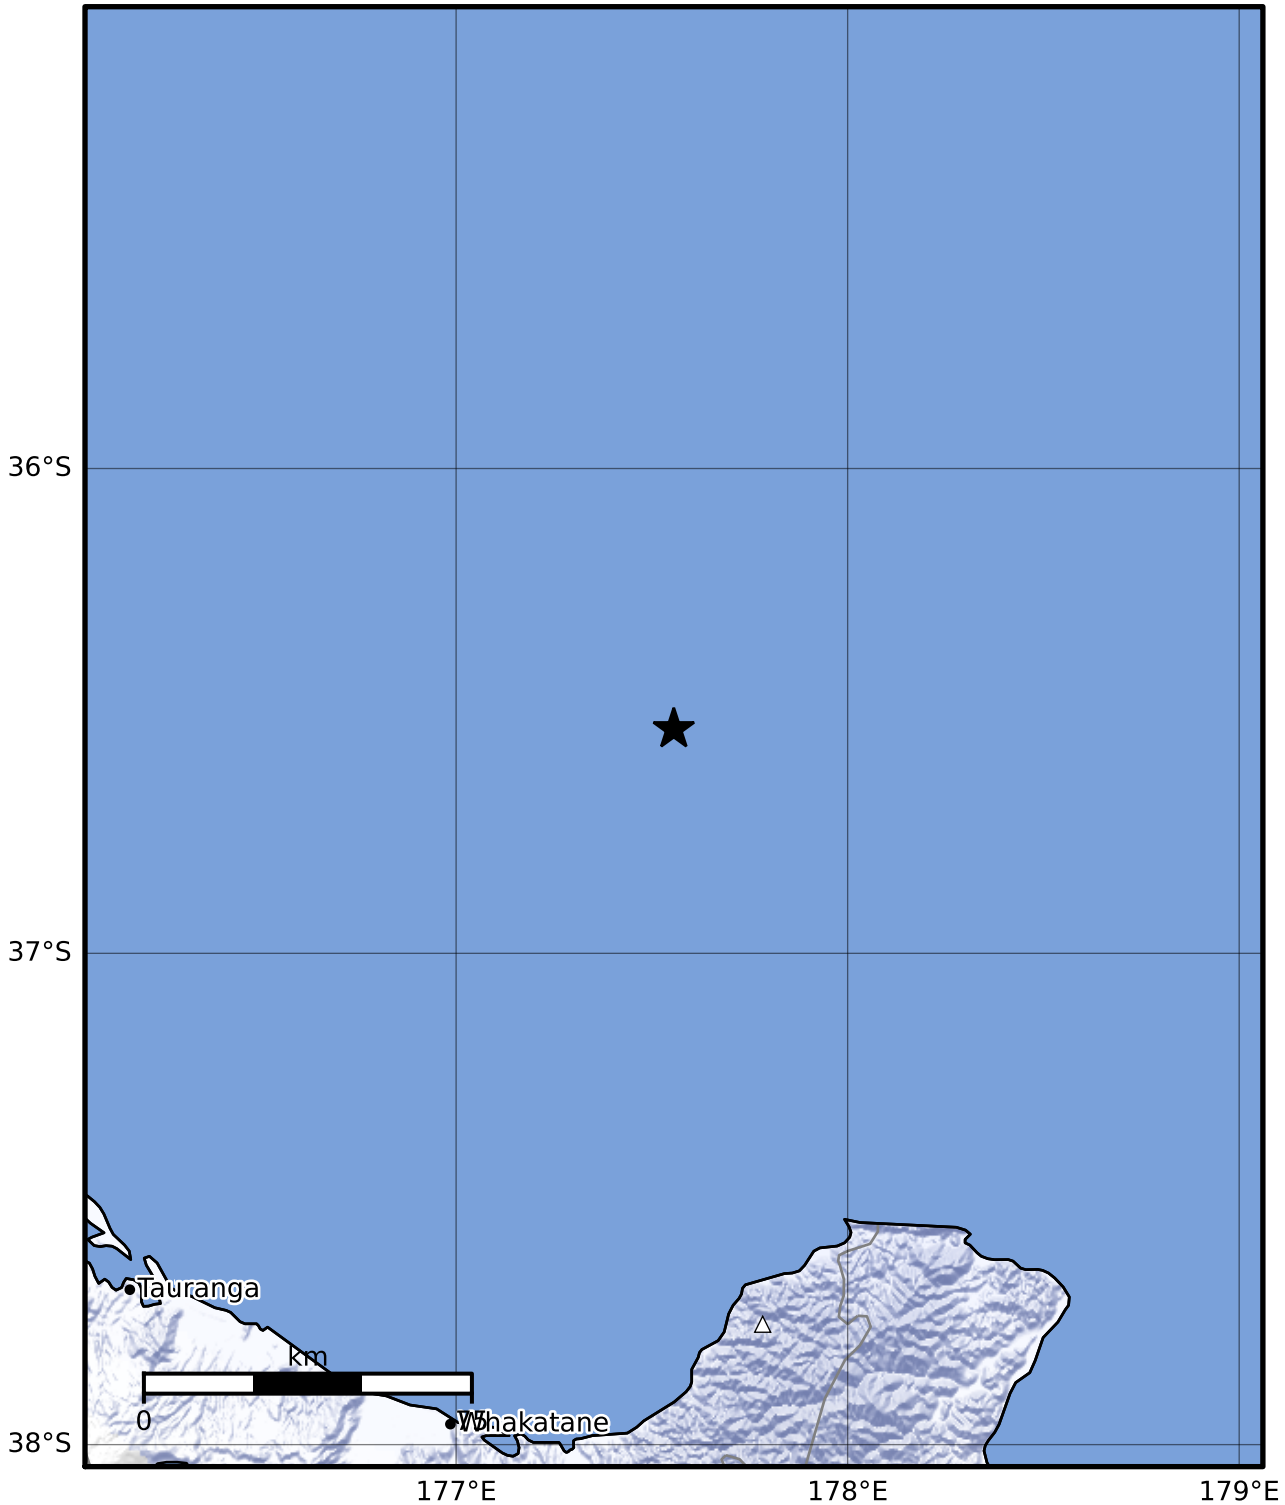

Macroseismic Intensity Map GNS Science

ShakeMap: Raukumara Plain

Apr 03, 2023 15:02:31 UTC M3.6 S36.54 E177.56 Depth: 184.9km ID:2023p250342

SHAKING	Not felt	Weak	Light	Moderate	Strong	Very strong	Severe	Violent	Extreme
DAMAGE	None	None	None	Very light	Light	Moderate	Moderate/heavy	Heavy	Very heavy
PGA(%g)	<0.0464	0.29	1.63	5.16	12.5	22.4	40.2	72.2	>129
PGV(cm/s)	<0.0215	0.125	1.04	4.31	14.5	26.4	48.3	88.4	>162
INTENSITY	I	II-III	IV	V	VI	VII	VIII	IX	X+

Scale based on Moratalla et al.(2021) and Worden et al.(2012) Version 7: Processed 2023-04-03T17:03:17Z

Δ Seismic Instrument ○ Reported Intensity ★ Epicenter