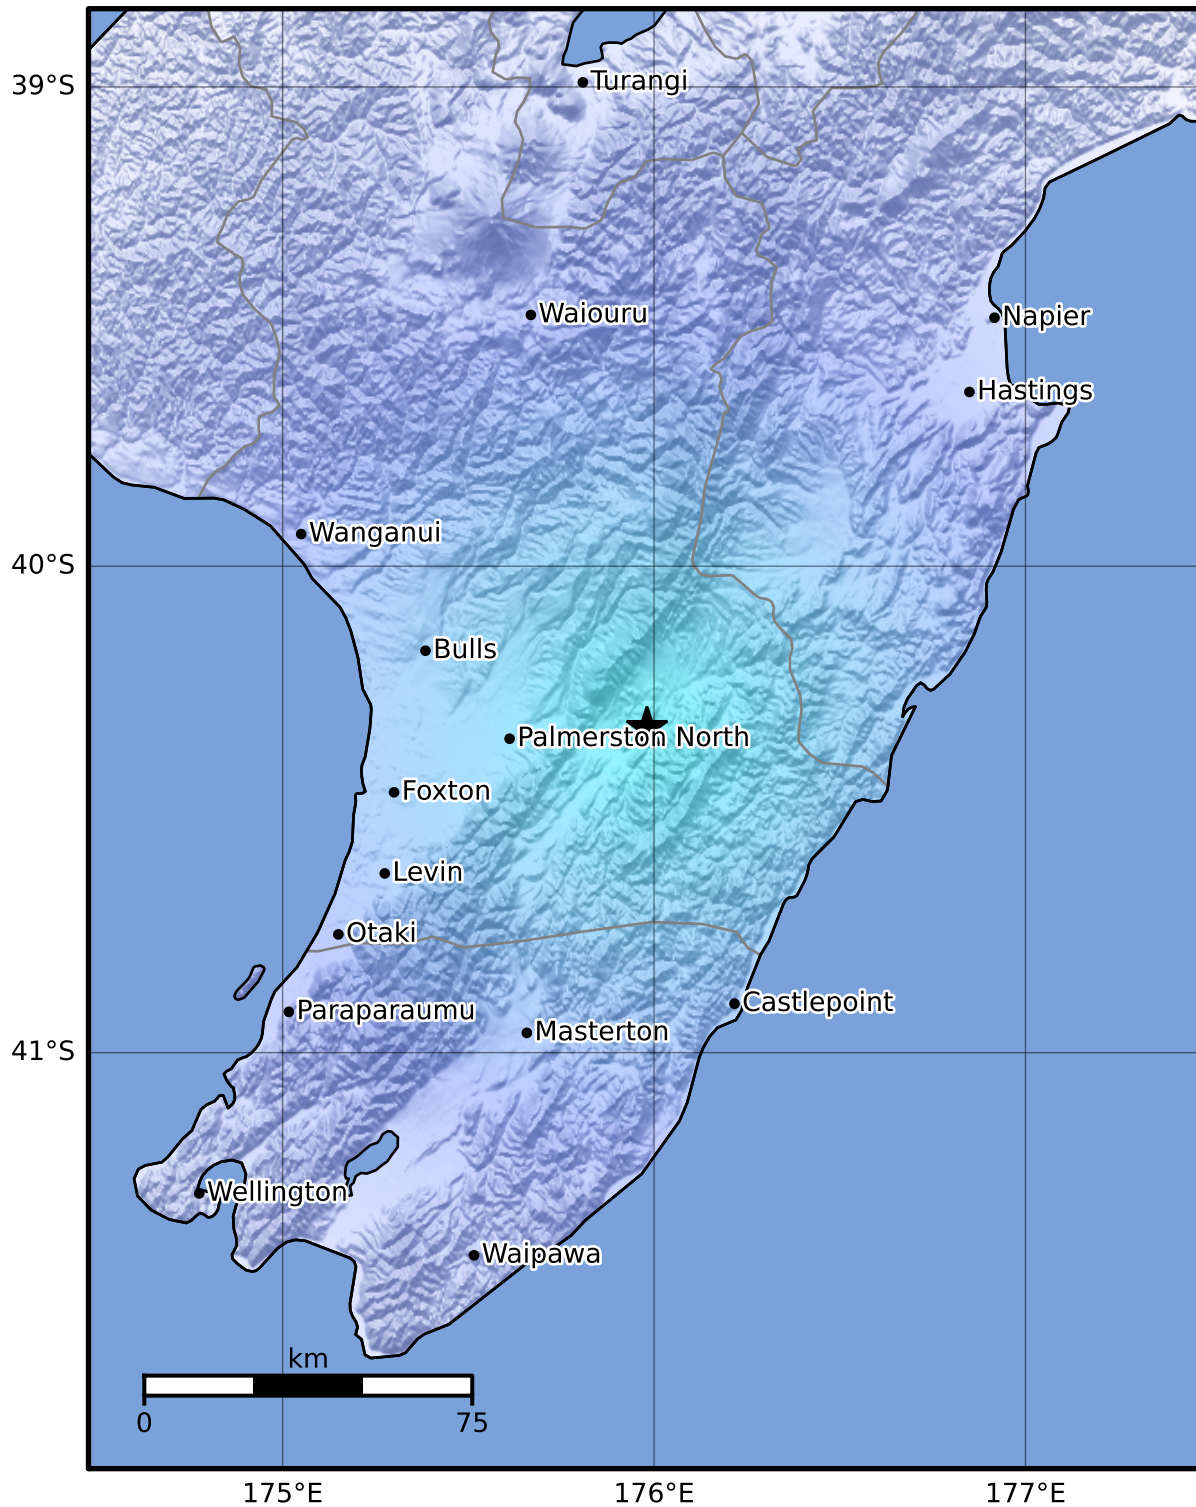

Macroseismic Intensity Map GNS Science

ShakeMap: Wairarapa

Apr 14, 2023 15:51:51 UTC M3.4 S40.33 E175.98 Depth: 23.1km ID:2023p280164

SHAKING	Not felt	Weak	Light	Moderate	Strong	Very strong	Severe	Violent	Extreme
DAMAGE	None	None	None	Very light	Light	Moderate	Moderate/heavy	Heavy	Very heavy
PGA(%g)	<0.0464	0.29	1.63	5.16	12.5	22.4	40.2	72.2	>129
PGV(cm/s)	<0.0215	0.125	1.04	4.31	14.5	26.4	48.3	88.4	>162
INTENSITY	I	II-III	IV	V	VI	VII	VIII	IX	X+

Scale based on Moratalla et al.(2021) and Worden et al.(2012) Version 1: Processed 2023-04-14T16:31:02Z

△ Seismic Instrument ○ Reported Intensity

★ Epicenter