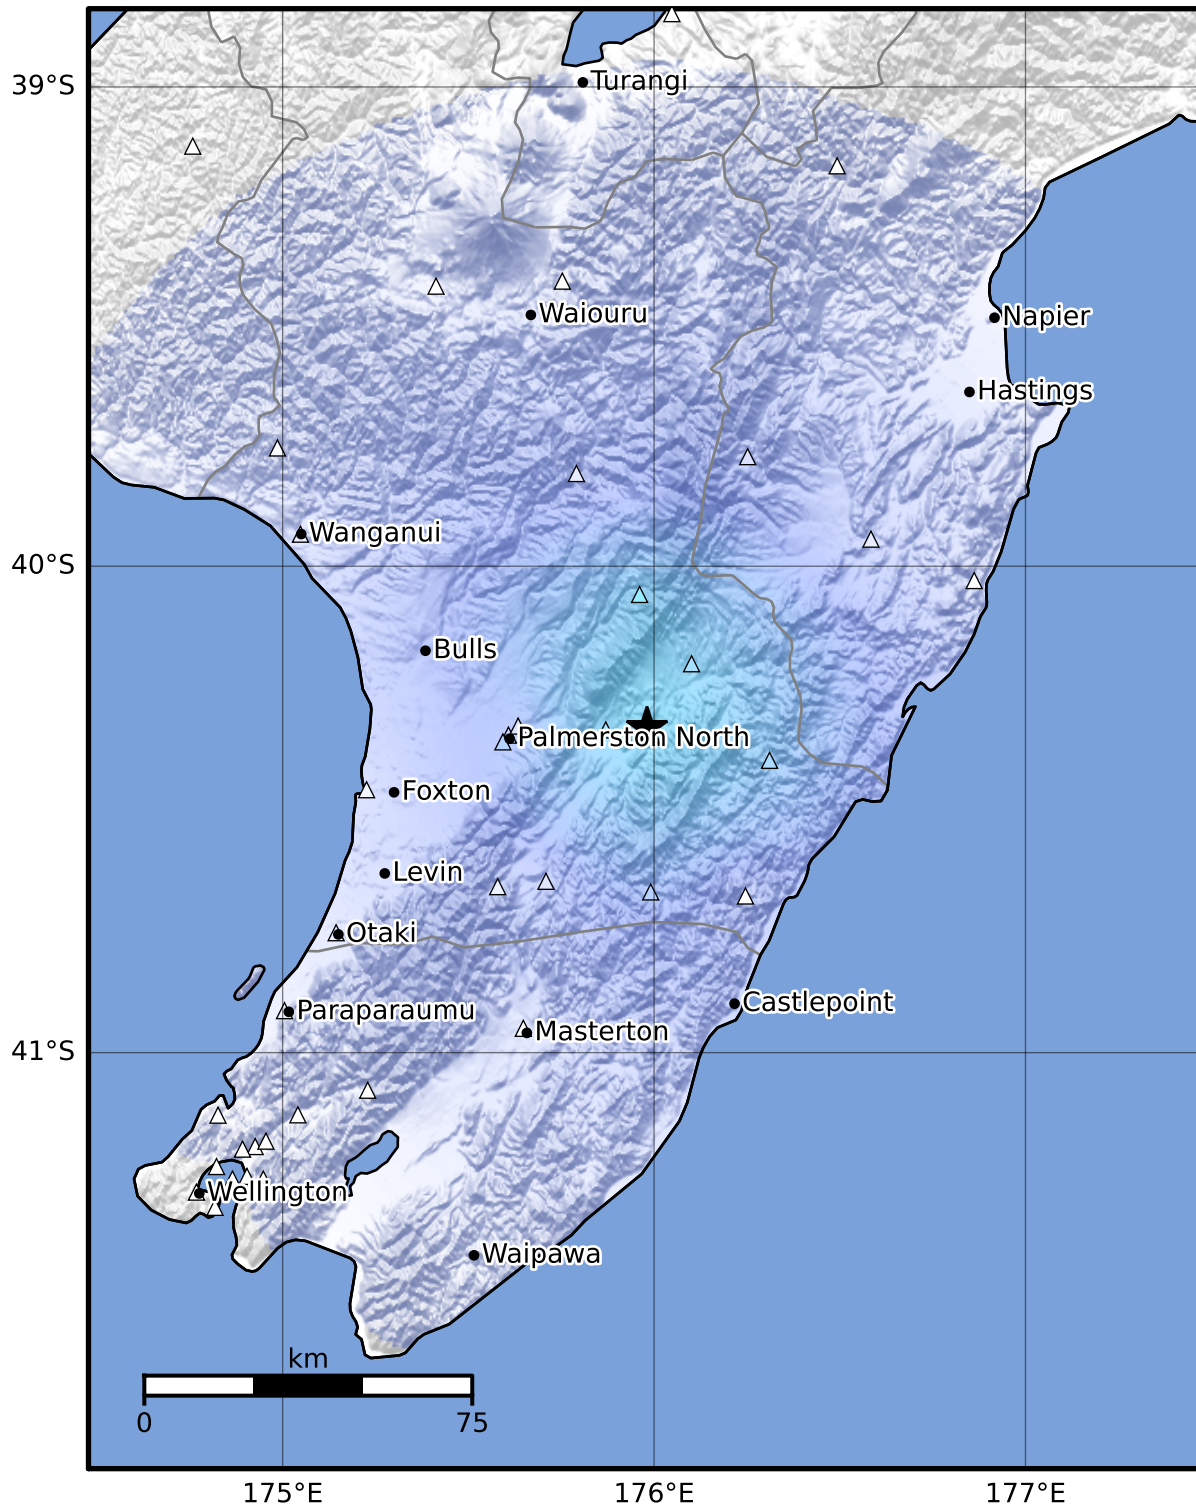

Macroseismic Intensity Map GNS Science

ShakeMap: Wairarapa

Apr 14, 2023 15:51:51 UTC M3.4 S40.33 E175.98 Depth: 23.1km ID:2023p280164

SHAKING	Not felt	Weak	Light	Moderate	Strong	Very strong	Severe	Violent	Extreme
DAMAGE	None	None	None	Very light	Light	Moderate	Moderate/heavy	Heavy	Very heavy
PGA(%g)	<0.0464	0.29	1.63	5.16	12.5	22.4	40.2	72.2	>129
PGV(cm/s)	<0.0215	0.125	1.04	4.31	14.5	26.4	48.3	88.4	>162
INTENSITY	I	II-III	IV	V	VI	VII	VIII	IX	X+

Scale based on Moratalla et al.(2021) and Worden et al.(2012) Version 2: Processed 2023-04-14T16:36:29Z

△ Seismic Instrument ○ Reported Intensity

★ Epicenter