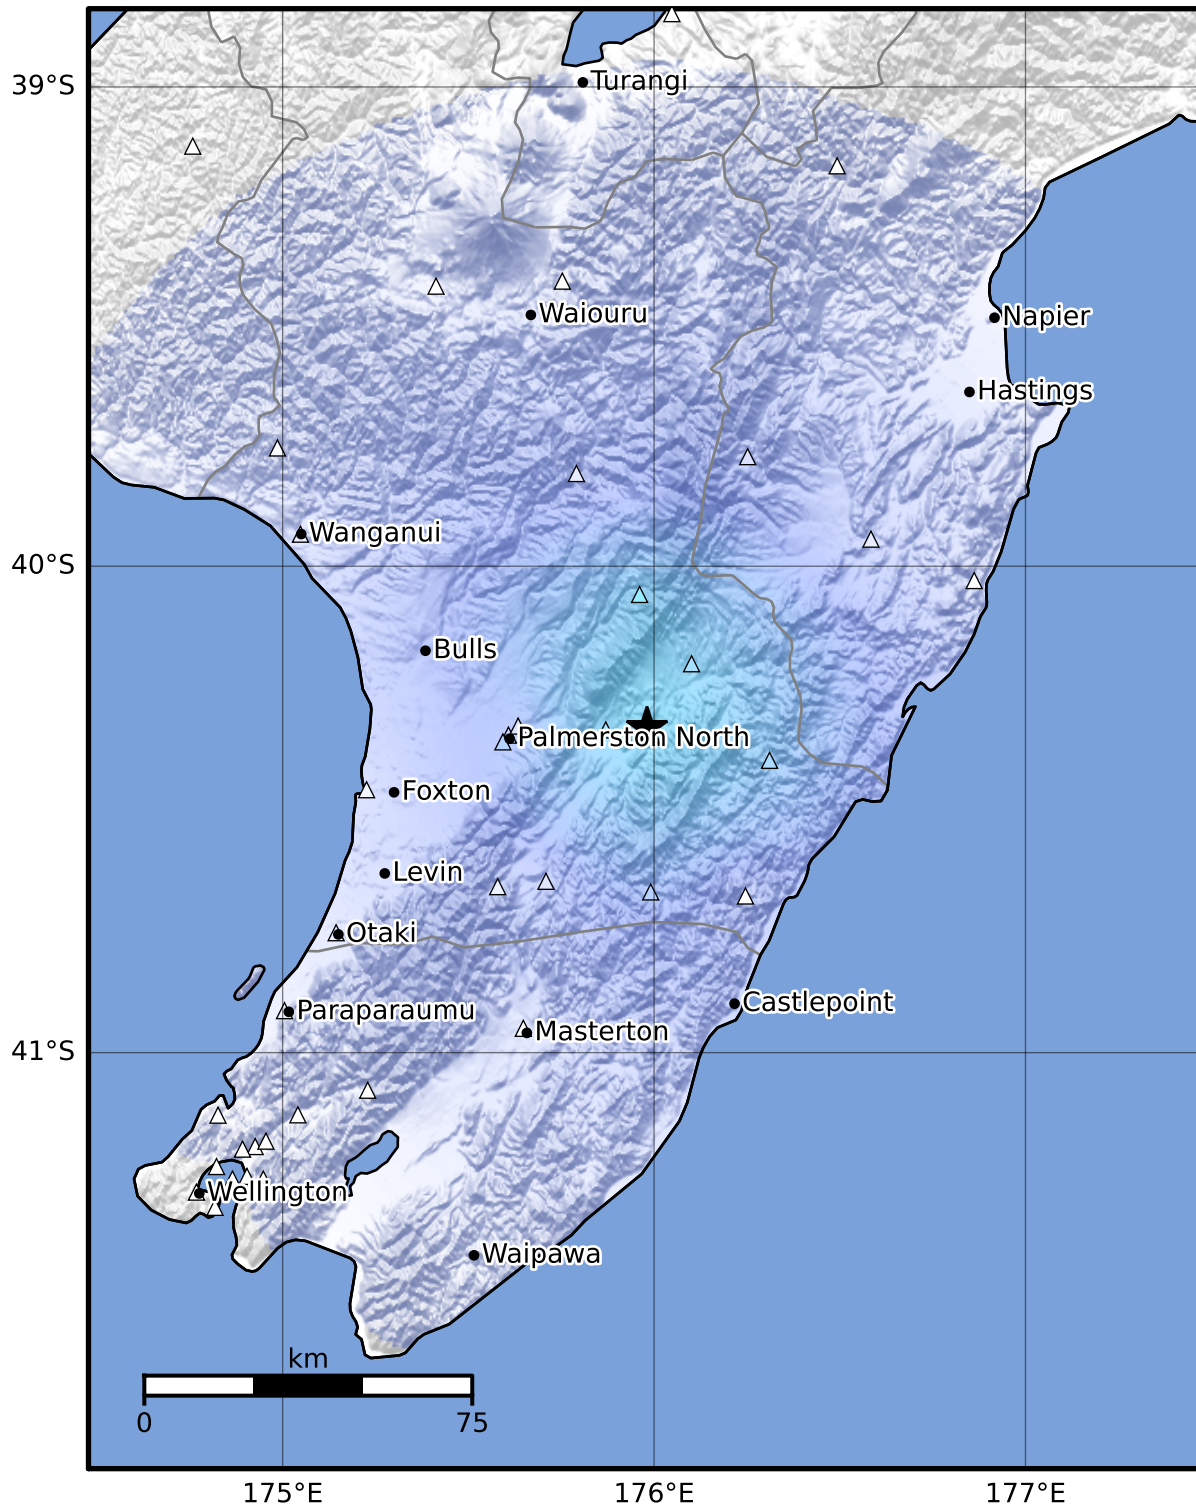

Macroseismic Intensity Map GNS Science

ShakeMap: Wairarapa

Apr 14, 2023 15:51:51 UTC M3.4 S40.33 E175.98 Depth: 23.1km ID:2023p280164

SHAKING	Not felt	Weak	Light	Moderate	Strong	Very strong	Severe	Violent	Extreme
DAMAGE	None	None	None	Very light	Light	Moderate	Moderate/heavy	Heavy	Very heavy
PGA(%g)	<0.0464	0.29	1.63	5.16	12.5	22.4	40.2	72.2	>129
PGV(cm/s)	<0.0215	0.125	1.04	4.31	14.5	26.4	48.3	88.4	>162
INTENSITY	I	II-III	IV	V	VI	VII	VIII	IX	X+

Scale based on Moratalla et al.(2021) and Worden et al.(2012) Version 5: Processed 2023-04-14T18:52:38Z

△ Seismic Instrument ○ Reported Intensity

★ Epicenter