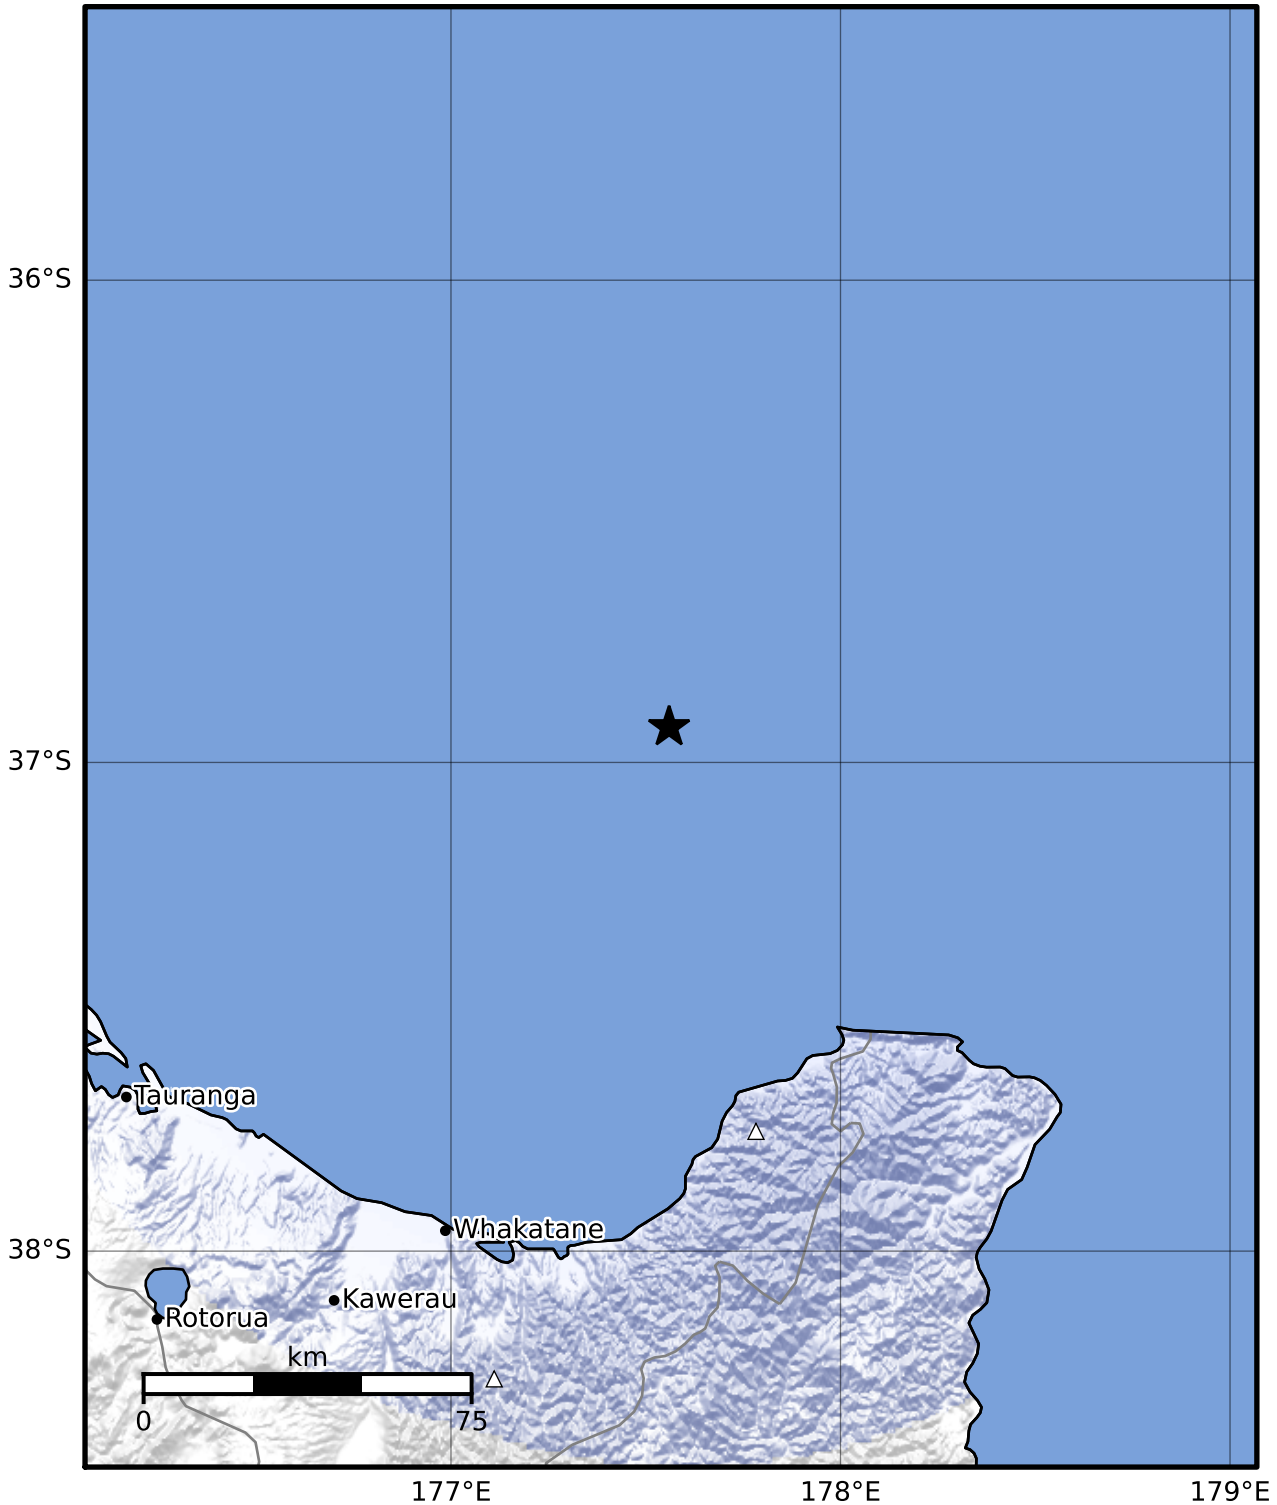

Macroseismic Intensity Map GNS Science

ShakeMap: Raukumara Plain

Apr 23, 2023 22:40:01 UTC M3.3 S36.93 E177.56 Depth: 133.7km ID:2023p305255

SHAKING	Not felt	Weak	Light	Moderate	Strong	Very strong	Severe	Violent	Extreme
DAMAGE	None	None	None	Very light	Light	Moderate	Moderate/heavy	Heavy	Very heavy
PGA(%g)	<0.0464	0.29	1.63	5.16	12.5	22.4	40.2	72.2	>129
PGV(cm/s)	<0.0215	0.125	1.04	4.31	14.5	26.4	48.3	88.4	>162
INTENSITY	I	II-III	IV	V	VI	VII	VIII	IX	X+

Scale based on Moratalla et al.(2021) and Worden et al.(2012) Version 2: Processed 2023-04-23T22:48:20Z

△ Seismic Instrument ○ Reported Intensity ★ Epicenter