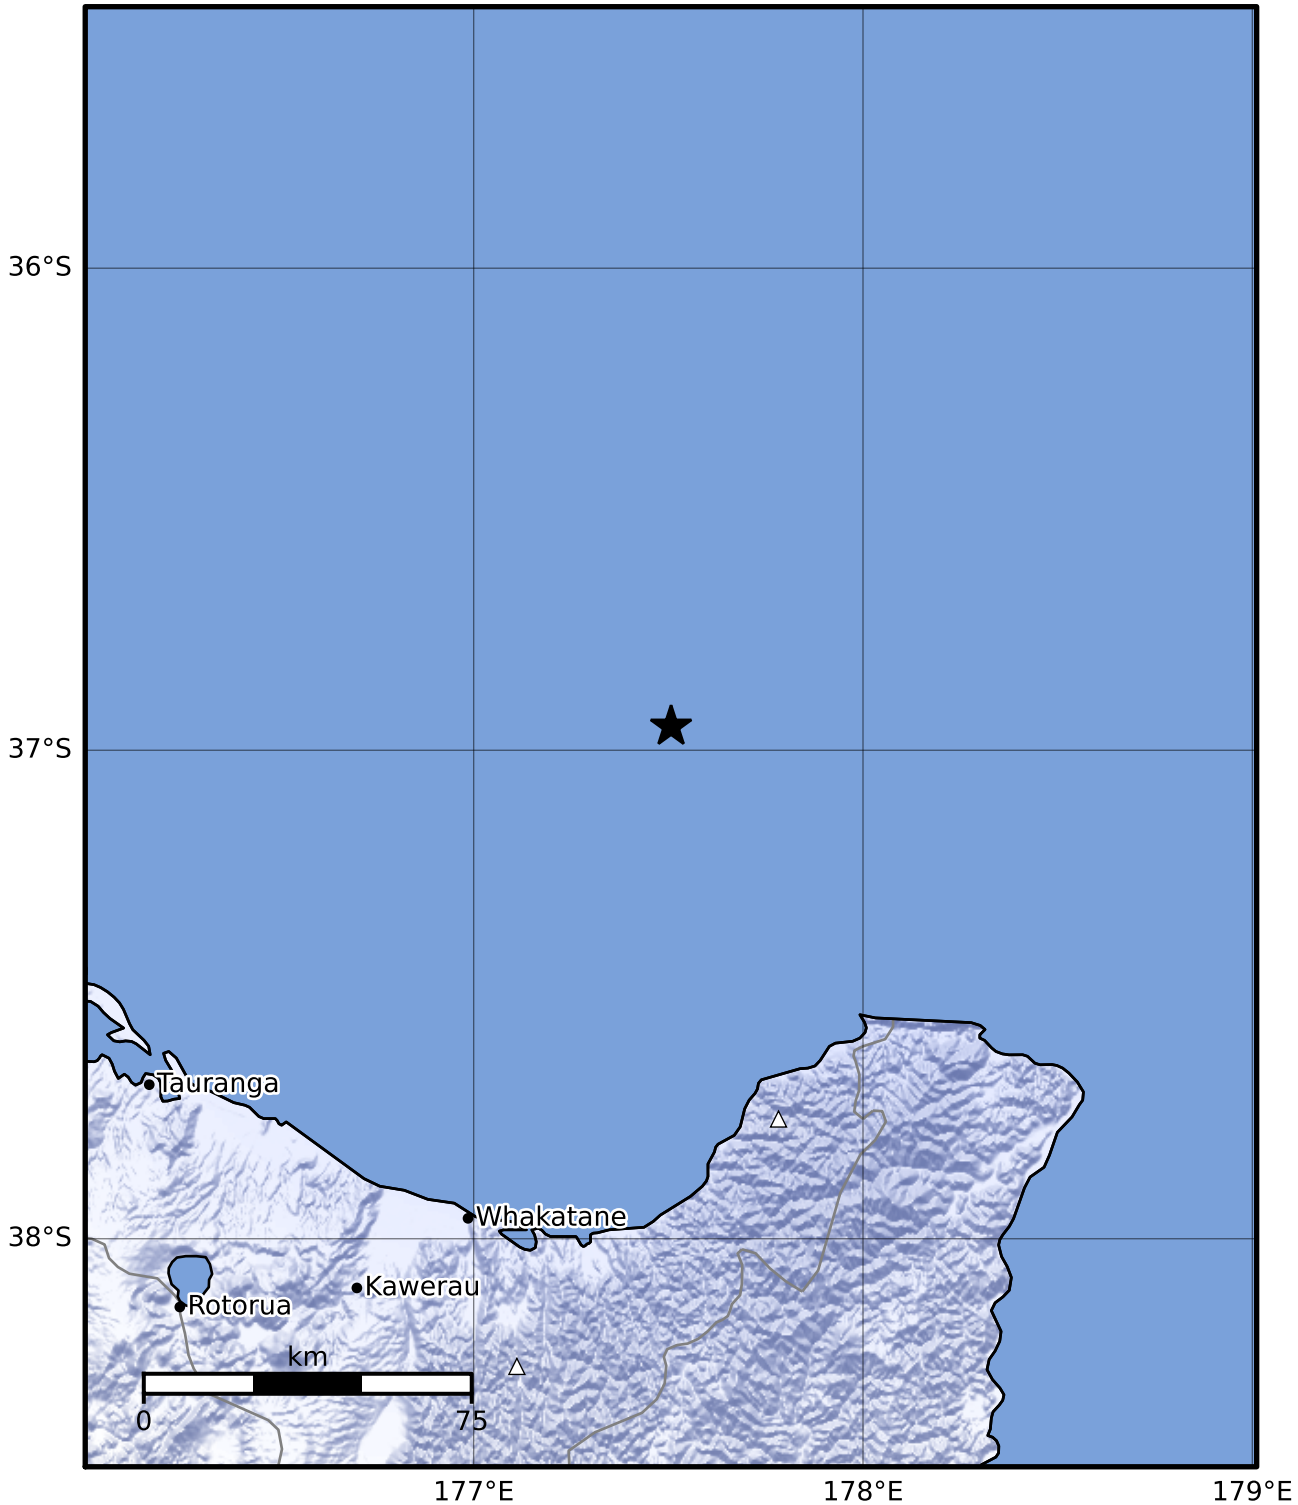

Macroseismic Intensity Map GNS Science

ShakeMap: Raukumara Plain

Apr 23, 2023 22:40:01 UTC M3.5 S36.95 E177.51 Depth: 134.1km ID:2023p305255

SHAKING	Not felt	Weak	Light	Moderate	Strong	Very strong	Severe	Violent	Extreme
DAMAGE	None	None	None	Very light	Light	Moderate	Moderate/heavy	Heavy	Very heavy
PGA(%g)	<0.0464	0.29	1.63	5.16	12.5	22.4	40.2	72.2	>129
PGV(cm/s)	<0.0215	0.125	1.04	4.31	14.5	26.4	48.3	88.4	>162
INTENSITY	I	II-III	IV	V	VI	VII	VIII	IX	X+

Scale based on Moratalla et al.(2021) and Worden et al.(2012) Version 4: Processed 2023-04-23T22:59:07Z
 Δ Seismic Instrument ○ Reported Intensity ★ Epicenter