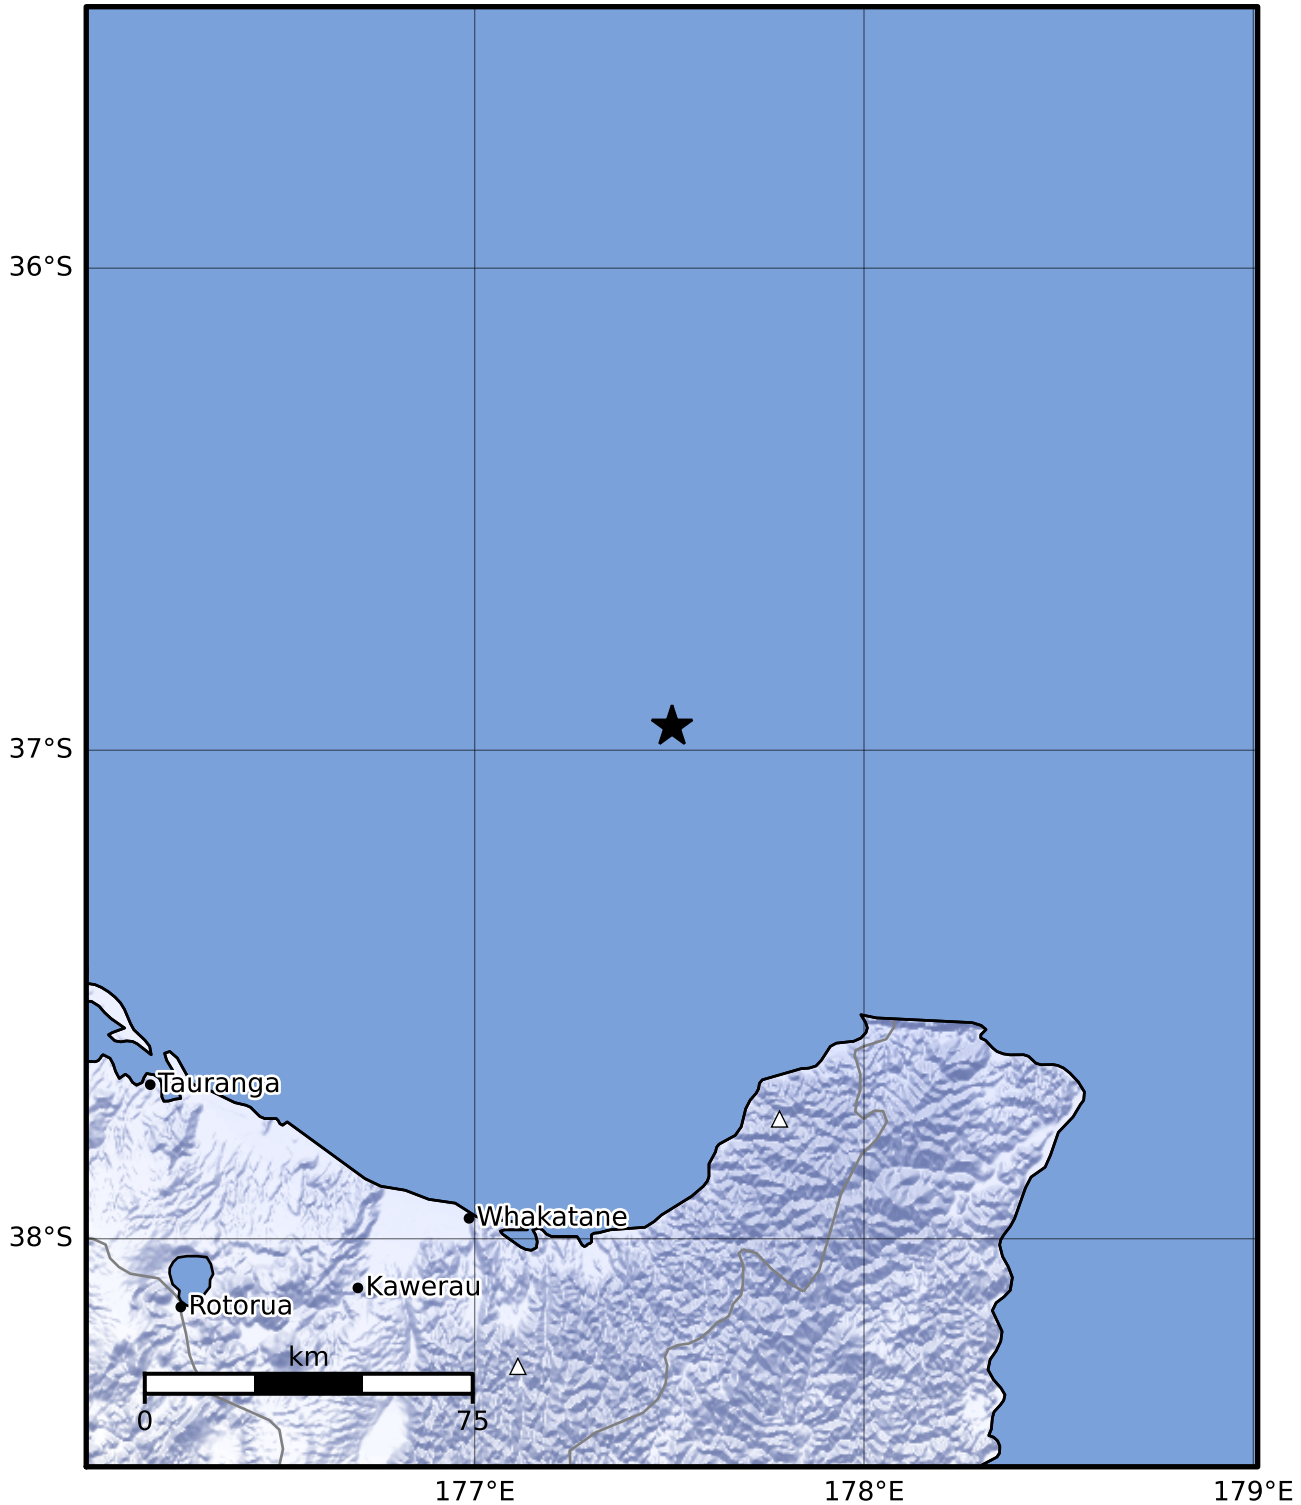

Macroseismic Intensity Map GNS Science

ShakeMap: Raukumara Plain

Apr 23, 2023 22:40:01 UTC M3.5 S36.95 E177.51 Depth: 134.1km ID:2023p305255

SHAKING	Not felt	Weak	Light	Moderate	Strong	Very strong	Severe	Violent	Extreme
DAMAGE	None	None	None	Very light	Light	Moderate	Moderate/heavy	Heavy	Very heavy
PGA(%g)	<0.0464	0.29	1.63	5.16	12.5	22.4	40.2	72.2	>129
PGV(cm/s)	<0.0215	0.125	1.04	4.31	14.5	26.4	48.3	88.4	>162
INTENSITY	I	II-III	IV	V	VI	VII	VIII	IX	X+

Scale based on Moratalla et al.(2021) and Worden et al.(2012) Version 5: Processed 2023-04-23T23:04:33Z

△ Seismic Instrument ○ Reported Intensity

★ Epicenter