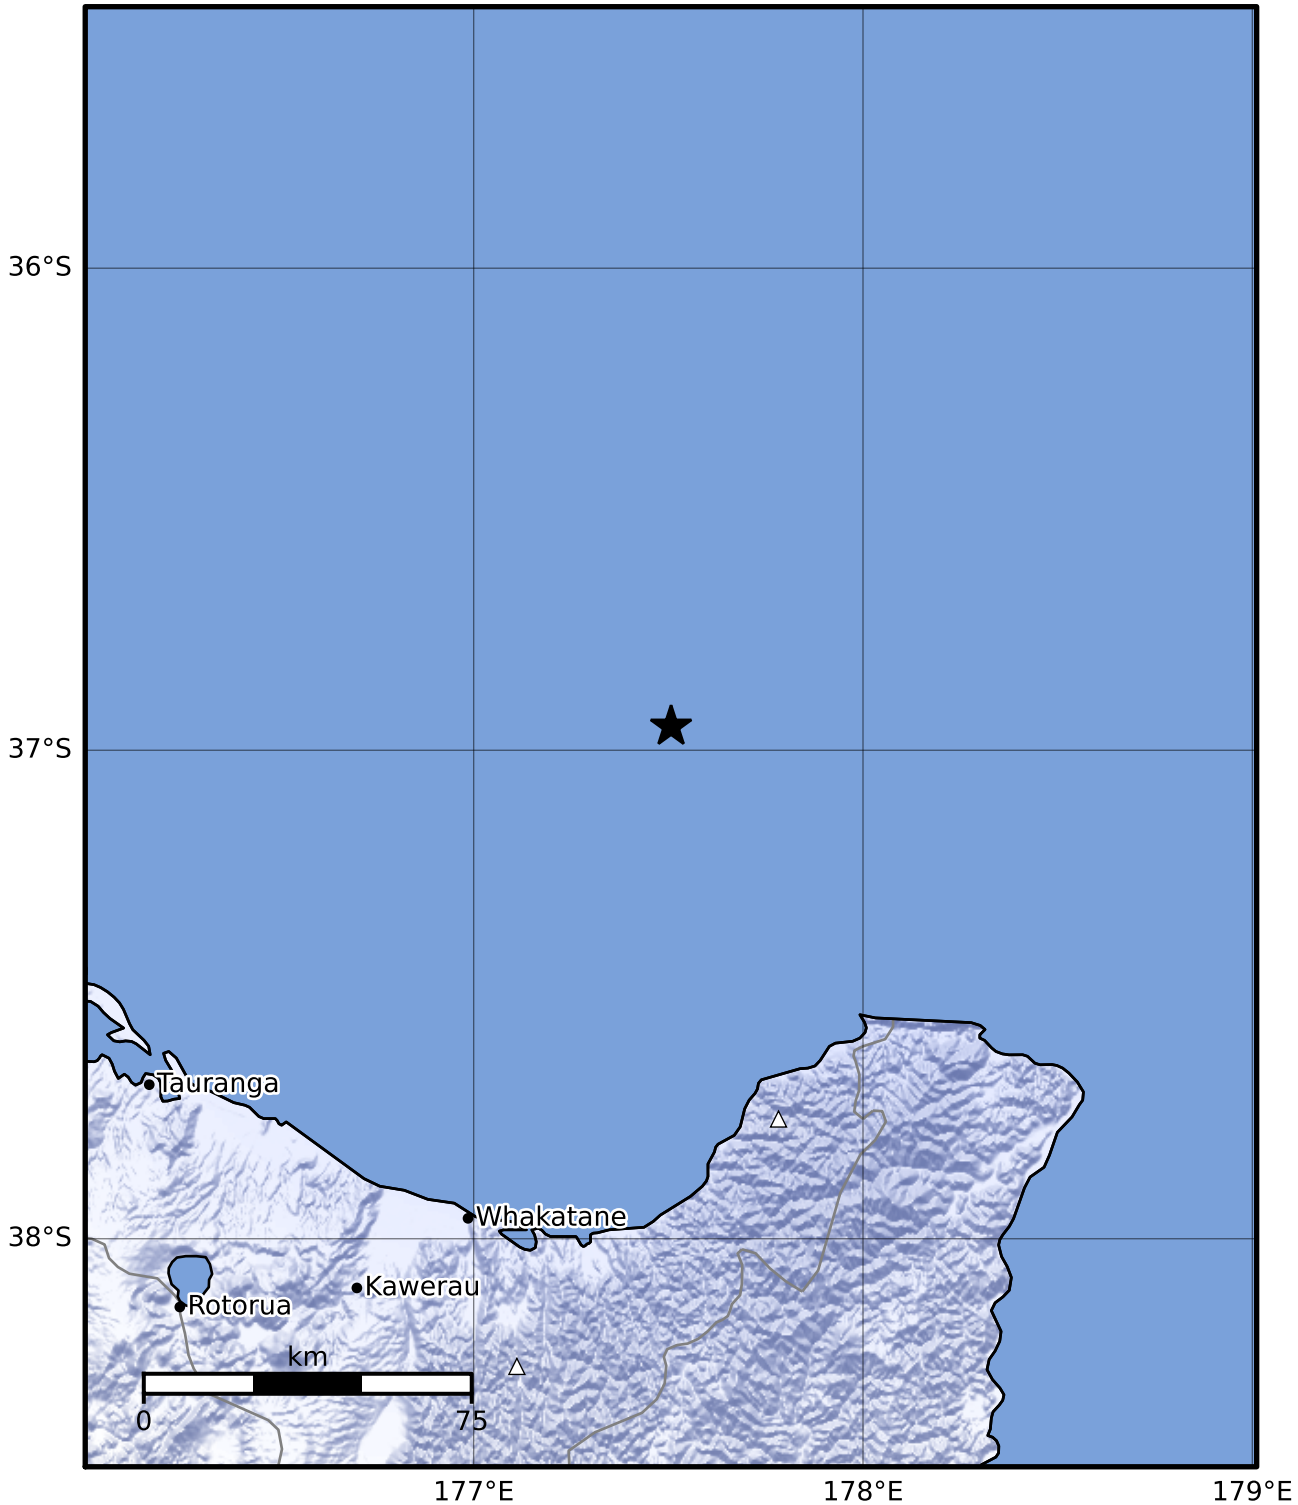

Macroseismic Intensity Map GNS Science

ShakeMap: Raukumara Plain

Apr 23, 2023 22:40:01 UTC M3.5 S36.95 E177.51 Depth: 134.1km ID:2023p305255

SHAKING	Not felt	Weak	Light	Moderate	Strong	Very strong	Severe	Violent	Extreme
DAMAGE	None	None	None	Very light	Light	Moderate	Moderate/heavy	Heavy	Very heavy
PGA(%g)	<0.0464	0.29	1.63	5.16	12.5	22.4	40.2	72.2	>129
PGV(cm/s)	<0.0215	0.125	1.04	4.31	14.5	26.4	48.3	88.4	>162
INTENSITY	I	II-III	IV	V	VI	VII	VIII	IX	X+

Scale based on Moratalla et al.(2021) and Worden et al.(2012) Version 7: Processed 2023-04-23T23:40:56Z

△ Seismic Instrument ○ Reported Intensity ★ Epicenter