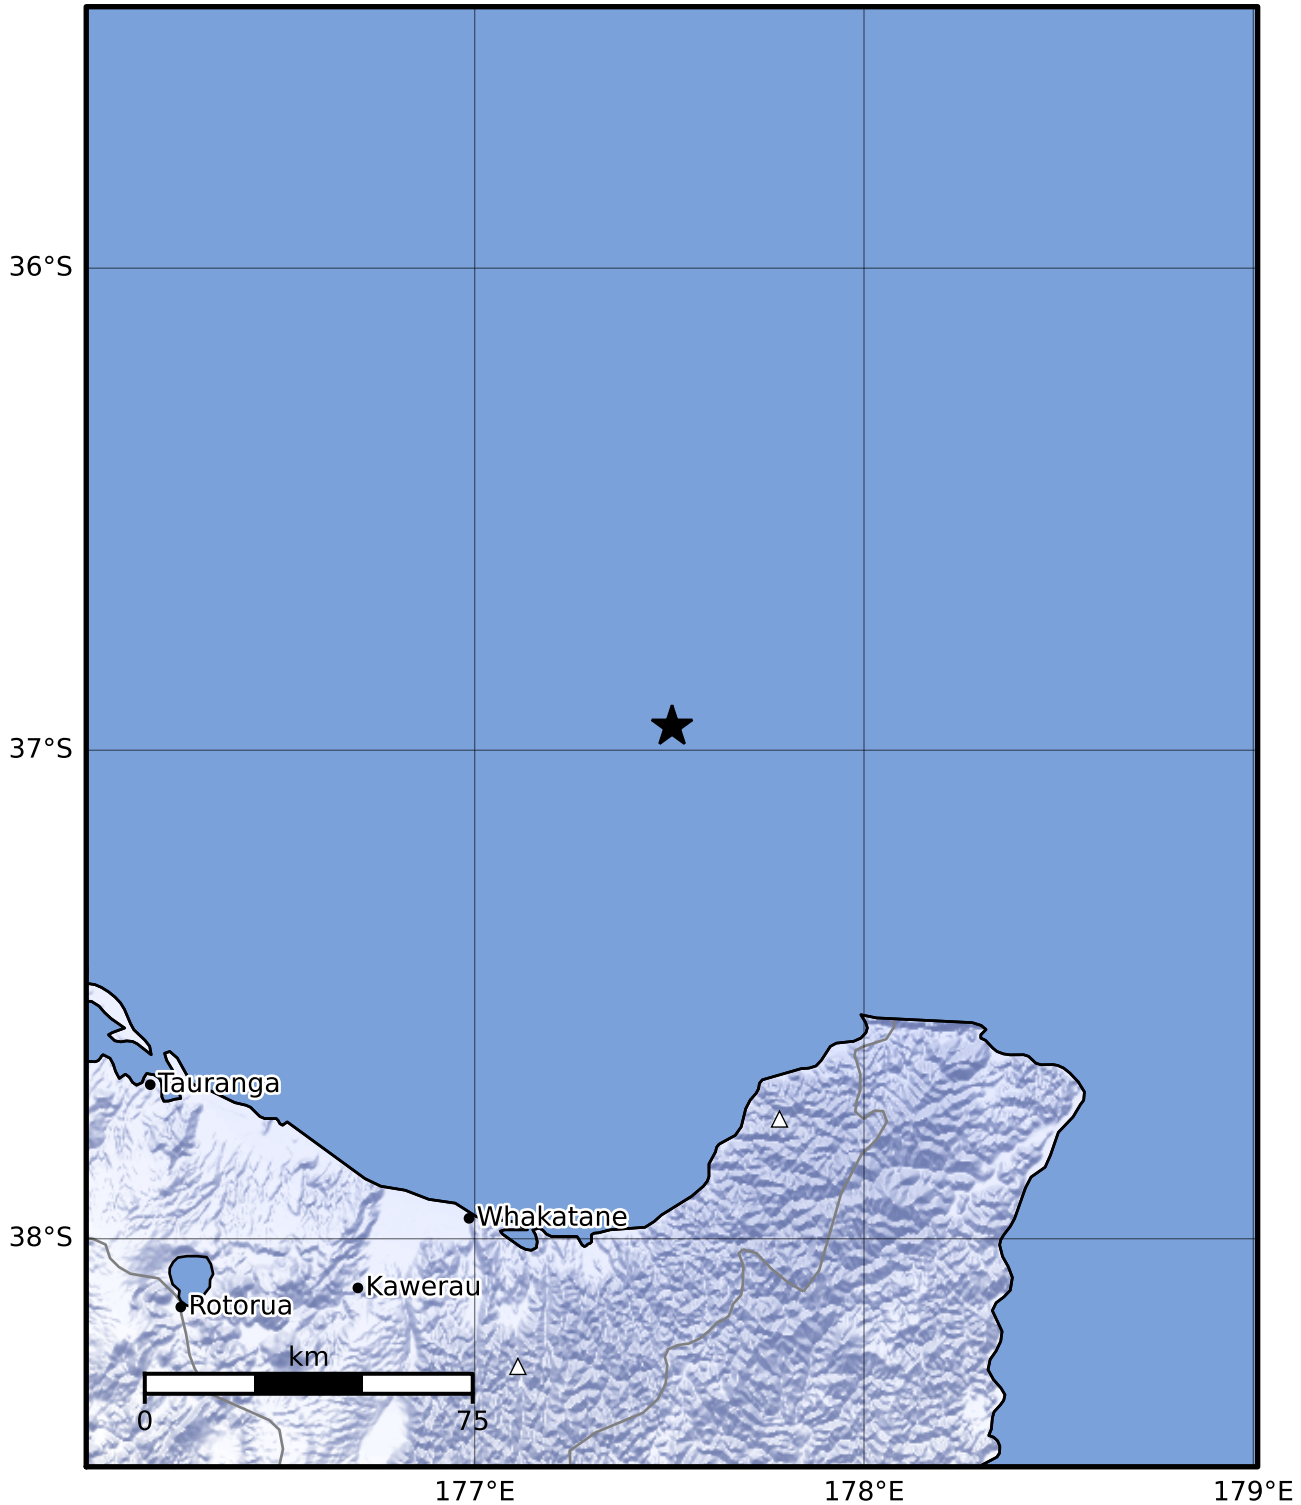

Macroseismic Intensity Map GNS Science

ShakeMap: Raukumara Plain

Apr 23, 2023 22:40:01 UTC M3.5 S36.95 E177.51 Depth: 134.1km ID:2023p305255

SHAKING	Not felt	Weak	Light	Moderate	Strong	Very strong	Severe	Violent	Extreme
DAMAGE	None	None	None	Very light	Light	Moderate	Moderate/heavy	Heavy	Very heavy
PGA(%g)	<0.0464	0.29	1.63	5.16	12.5	22.4	40.2	72.2	>129
PGV(cm/s)	<0.0215	0.125	1.04	4.31	14.5	26.4	48.3	88.4	>162
INTENSITY	I	II-III	IV	V	VI	VII	VIII	IX	X+

Scale based on Moratalla et al.(2021) and Worden et al.(2012) Version 9: Processed 2023-04-24T01:40:47Z

△ Seismic Instrument ○ Reported Intensity

★ Epicenter