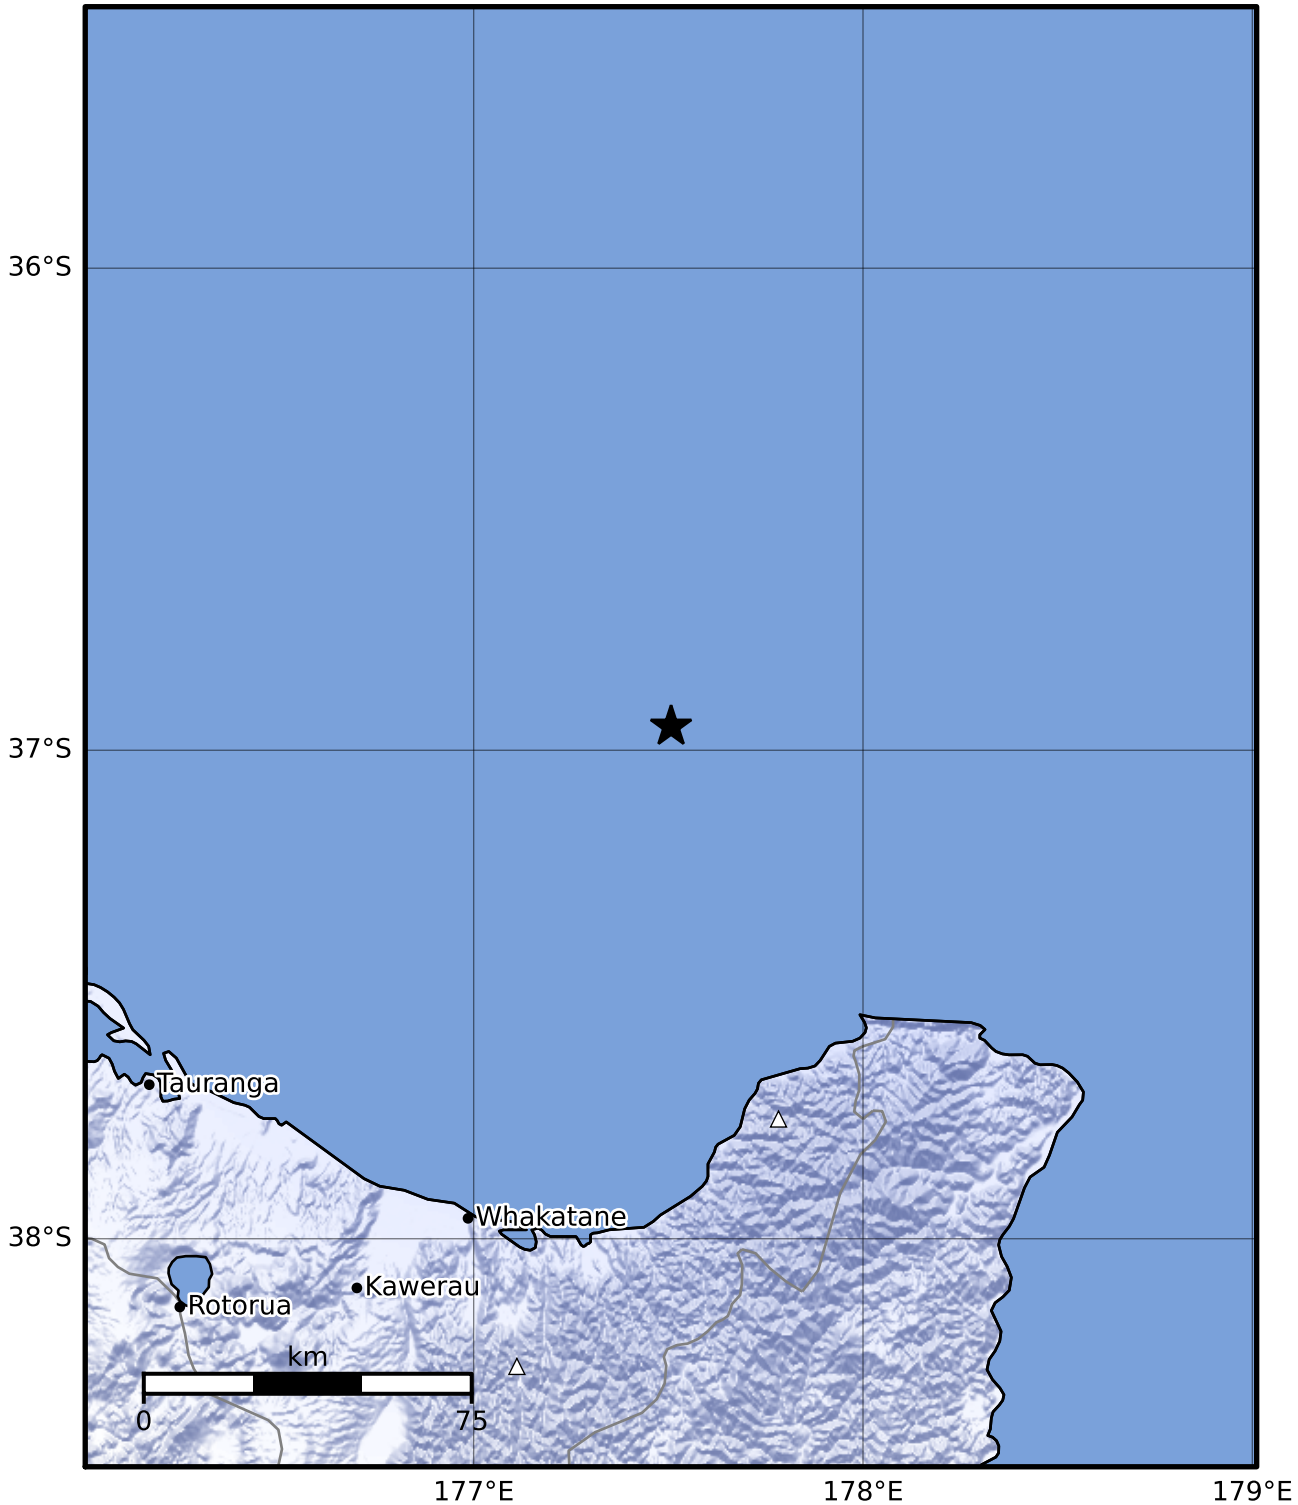

Macroseismic Intensity Map GNS Science

ShakeMap: Raukumara Plain

Apr 23, 2023 22:40:01 UTC M3.5 S36.95 E177.51 Depth: 134.1km ID:2023p305255

SHAKING	Not felt	Weak	Light	Moderate	Strong	Very strong	Severe	Violent	Extreme
DAMAGE	None	None	None	Very light	Light	Moderate	Moderate/heavy	Heavy	Very heavy
PGA(%g)	<0.0464	0.29	1.63	5.16	12.5	22.4	40.2	72.2	>129
PGV(cm/s)	<0.0215	0.125	1.04	4.31	14.5	26.4	48.3	88.4	>162
INTENSITY	I	II-III	IV	V	VI	VII	VIII	IX	X+

Scale based on Moratalla et al.(2021) and Worden et al.(2012) Version 11: Processed 2023-04-24T22:40:46Z

△ Seismic Instrument ○ Reported Intensity ★ Epicenter