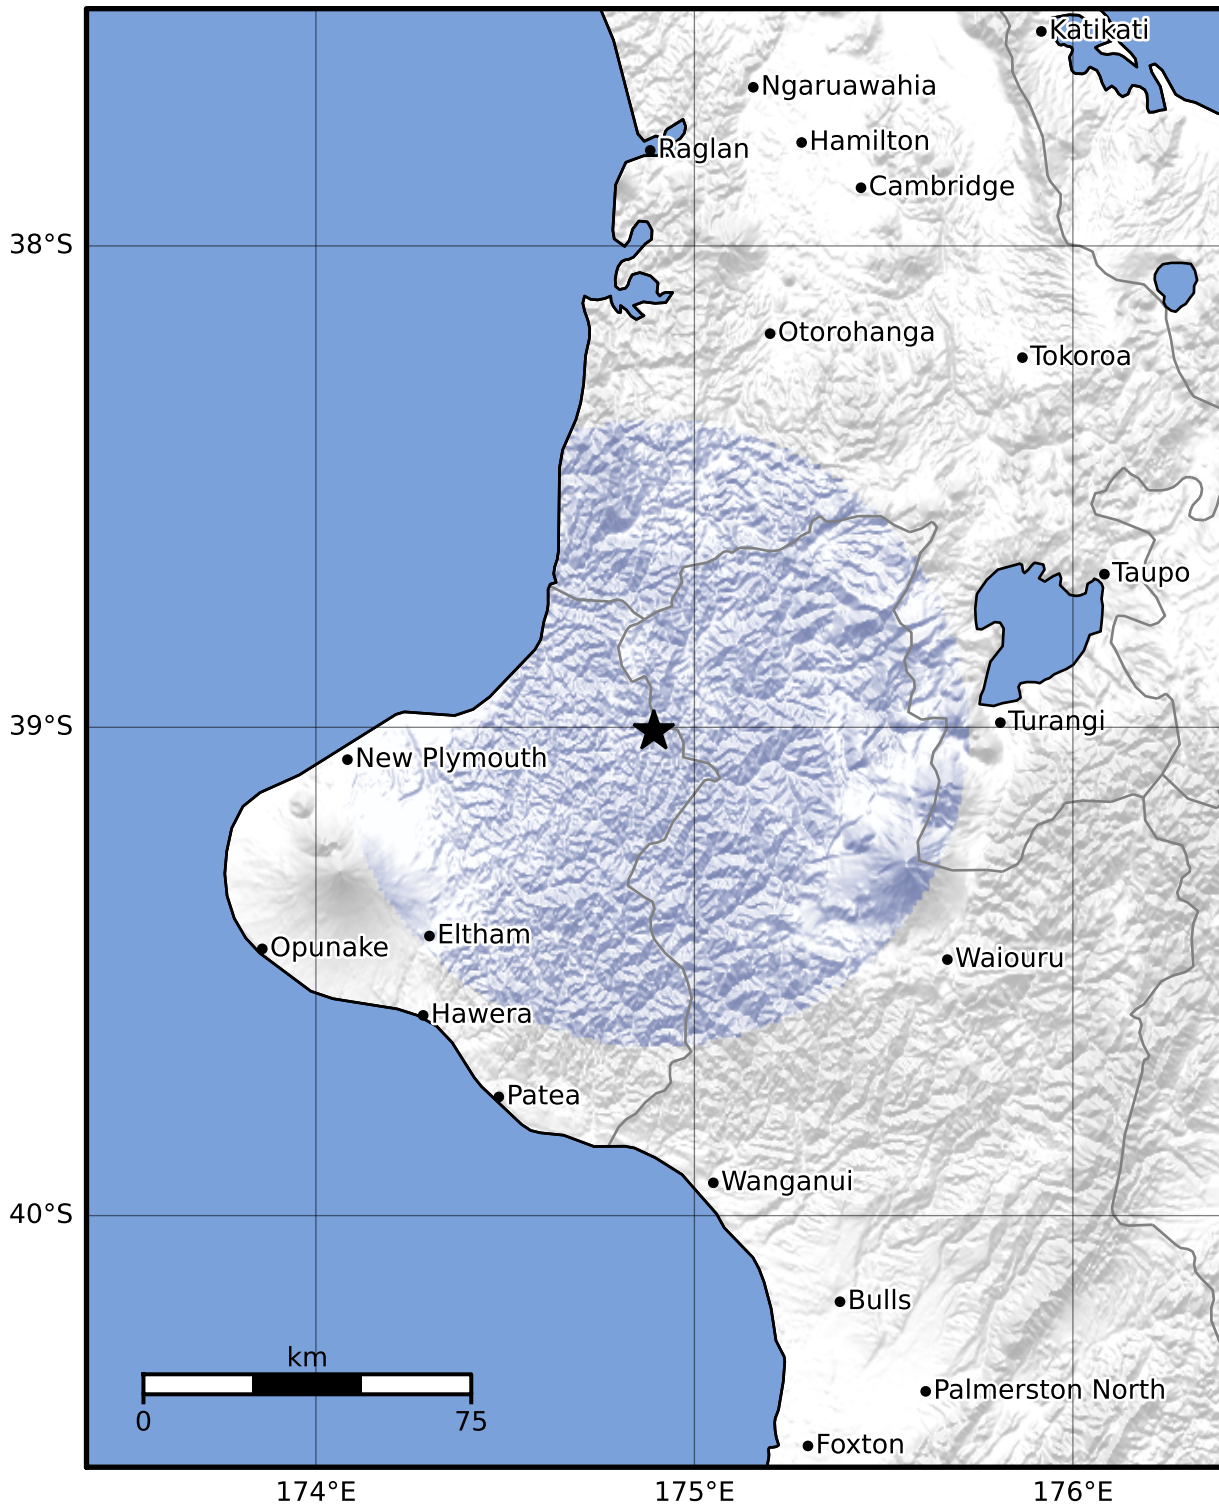

Macroseismic Intensity Map GNS Science

ShakeMap: King Country

Apr 27, 2023 13:03:50 UTC M3.3 S39.01 E174.89 Depth: 202.9km ID:2023p314984

SHAKING	Not felt	Weak	Light	Moderate	Strong	Very strong	Severe	Violent	Extreme
DAMAGE	None	None	None	Very light	Light	Moderate	Moderate/heavy	Heavy	Very heavy
PGA(%g)	<0.0464	0.29	1.63	5.16	12.5	22.4	40.2	72.2	>129
PGV(cm/s)	<0.0215	0.125	1.04	4.31	14.5	26.4	48.3	88.4	>162
INTENSITY	I	II-III	IV	V	VI	VII	VIII	IX	X+

Scale based on Moratalla et al.(2021) and Worden et al.(2012) Version 1: Processed 2023-04-27T13:05:53Z

△ Seismic Instrument ○ Reported Intensity

★ Epicenter