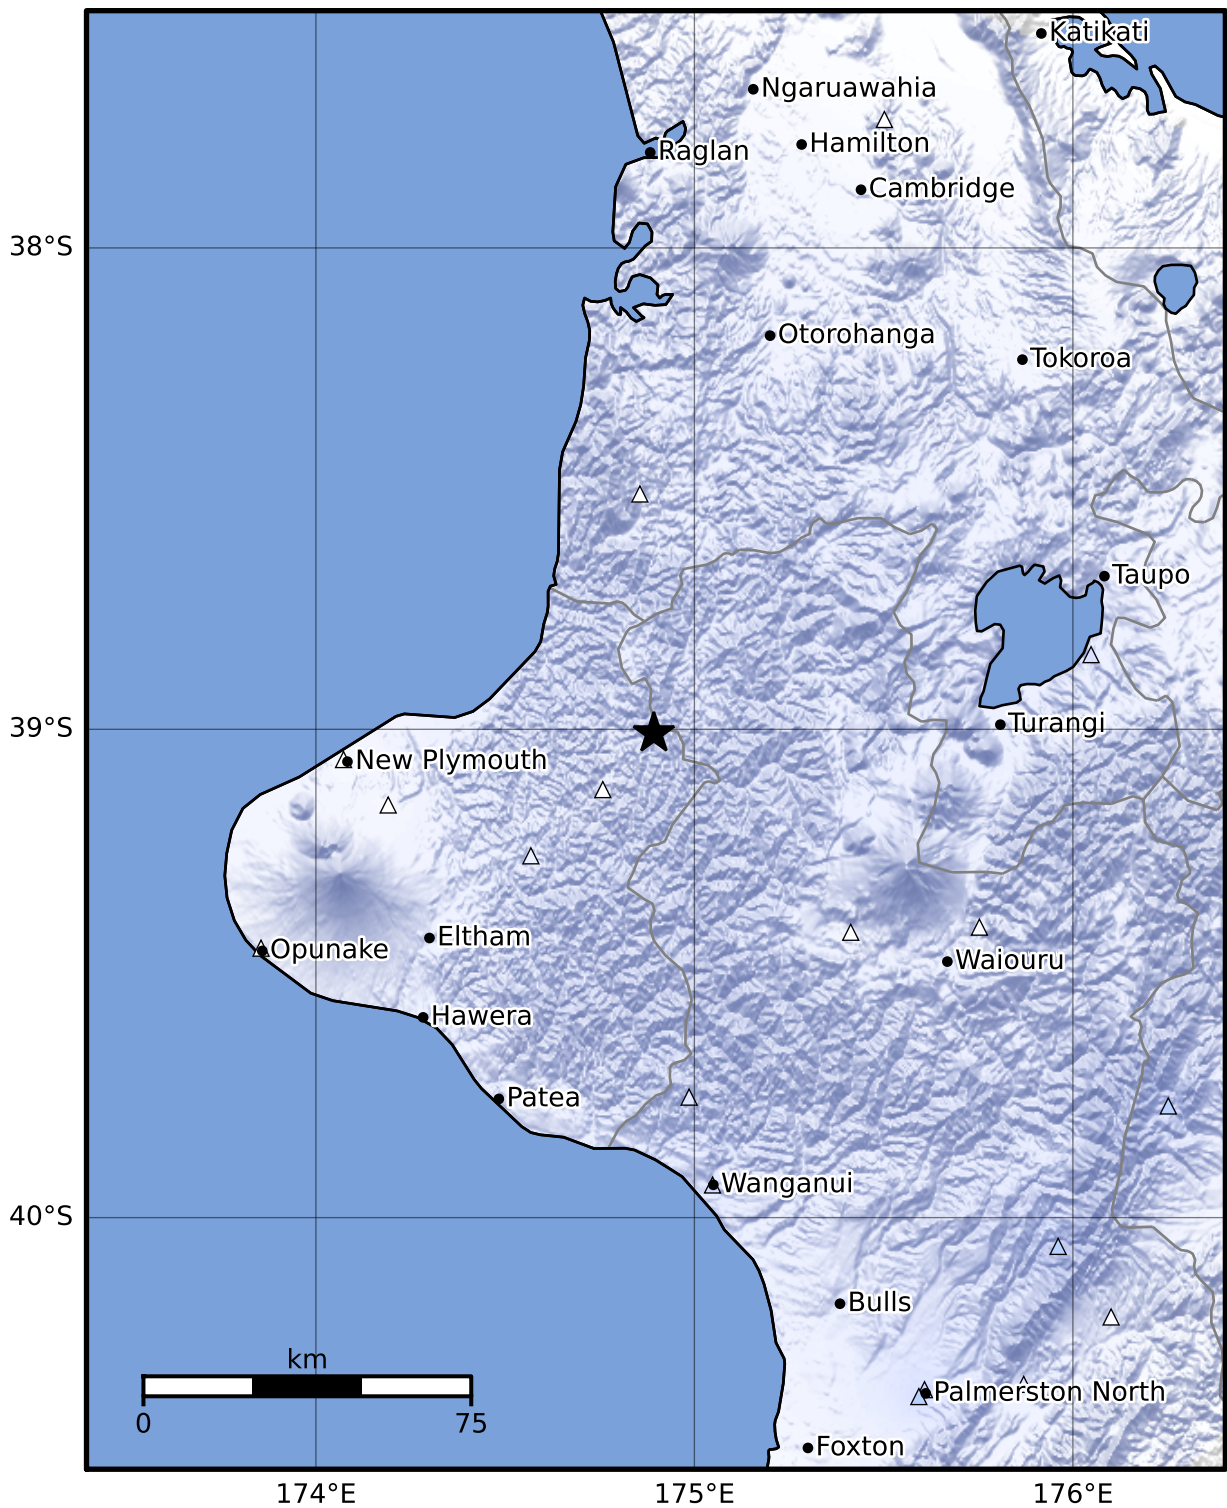

Macroseismic Intensity Map GNS Science

ShakeMap: King Country

Apr 27, 2023 13:03:50 UTC M3.6 S39.01 E174.89 Depth: 202.9km ID:2023p314984

SHAKING	Not felt	Weak	Light	Moderate	Strong	Very strong	Severe	Violent	Extreme
DAMAGE	None	None	None	Very light	Light	Moderate	Moderate/heavy	Heavy	Very heavy
PGA(%g)	<0.0464	0.29	1.63	5.16	12.5	22.4	40.2	72.2	>129
PGV(cm/s)	<0.0215	0.125	1.04	4.31	14.5	26.4	48.3	88.4	>162
INTENSITY	I	II-III	IV	V	VI	VII	VIII	IX	X+

Scale based on Moratalla et al.(2021) and Worden et al.(2012) Version 5: Processed 2023-04-27T13:27:11Z

△ Seismic Instrument ○ Reported Intensity

★ Epicenter