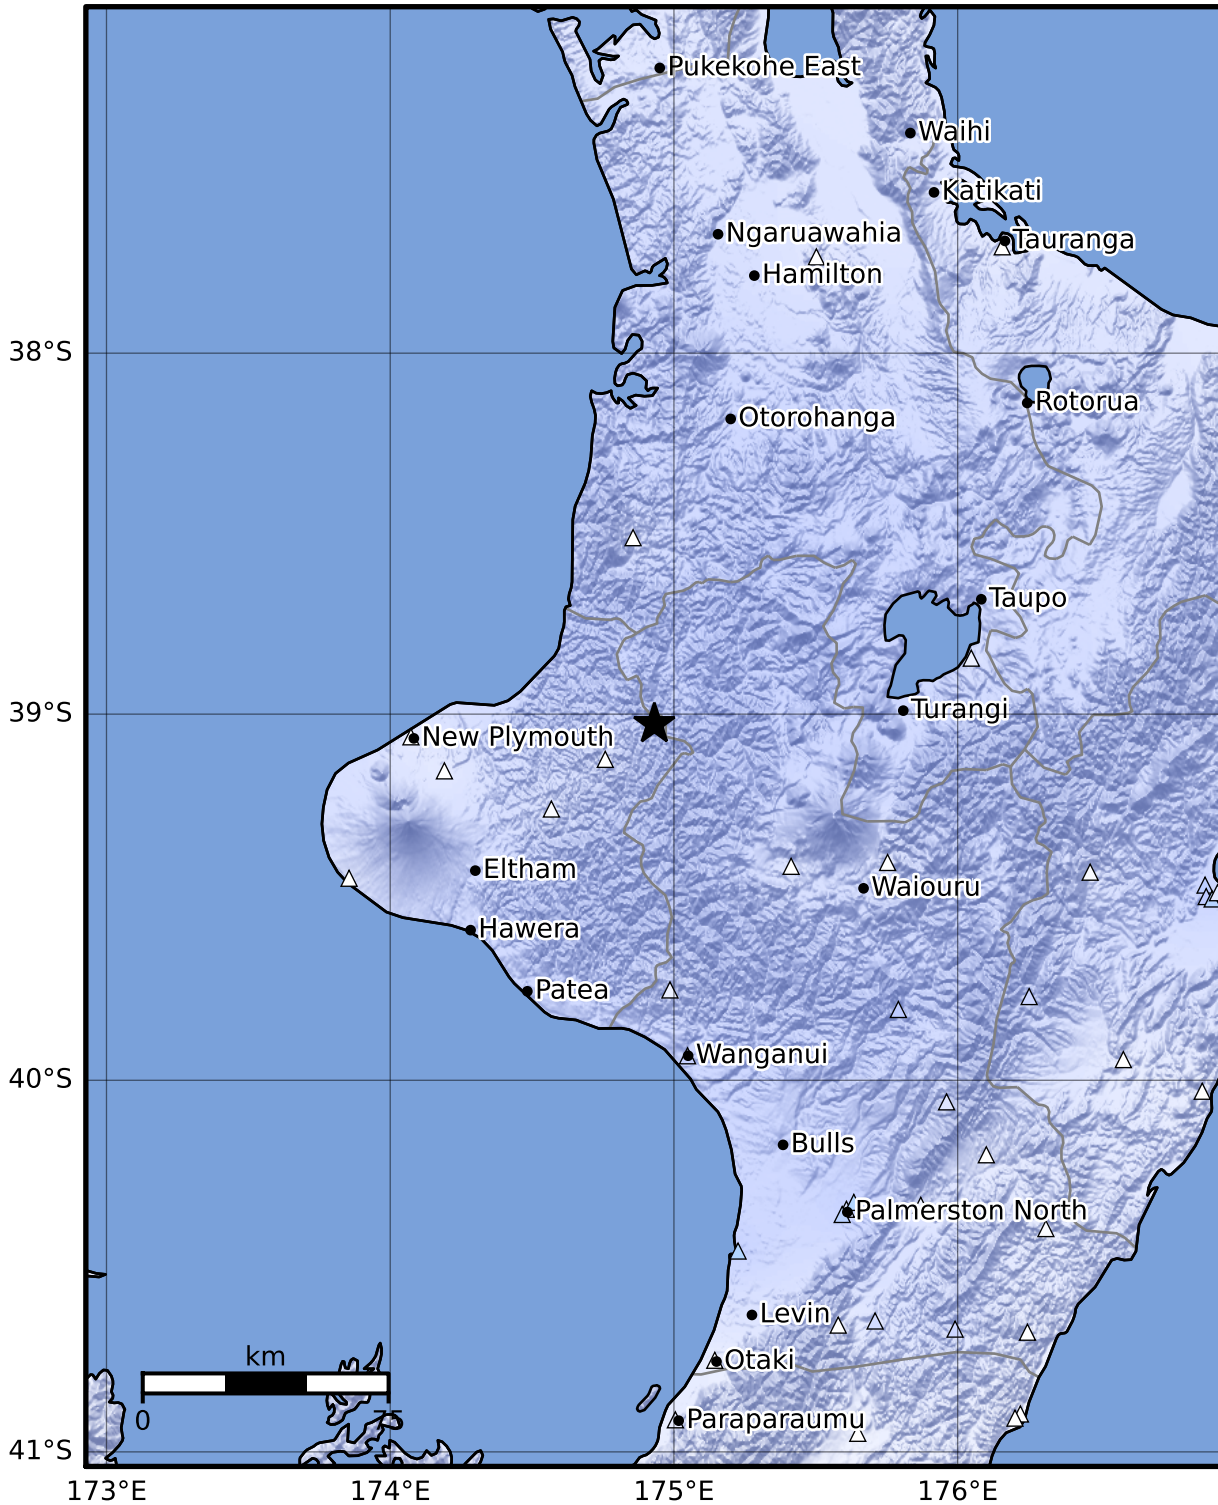

Macroseismic Intensity Map GNS Science

ShakeMap: King Country

Apr 27, 2023 13:03:51 UTC M4.2 S39.03 E174.93 Depth: 201.9km ID:2023p314984

SHAKING	Not felt	Weak	Light	Moderate	Strong	Very strong	Severe	Violent	Extreme
DAMAGE	None	None	None	Very light	Light	Moderate	Moderate/heavy	Heavy	Very heavy
PGA(%g)	<0.0464	0.29	1.63	5.16	12.5	22.4	40.2	72.2	>129
PGV(cm/s)	<0.0215	0.125	1.04	4.31	14.5	26.4	48.3	88.4	>162
INTENSITY	I	II-III	IV	V	VI	VII	VIII	IX	X+

Scale based on Moratalla et al.(2021) and Worden et al.(2012) Version 10: Processed 2023-04-27T14:00:42Z

△ Seismic Instrument ○ Reported Intensity ★ Epicenter