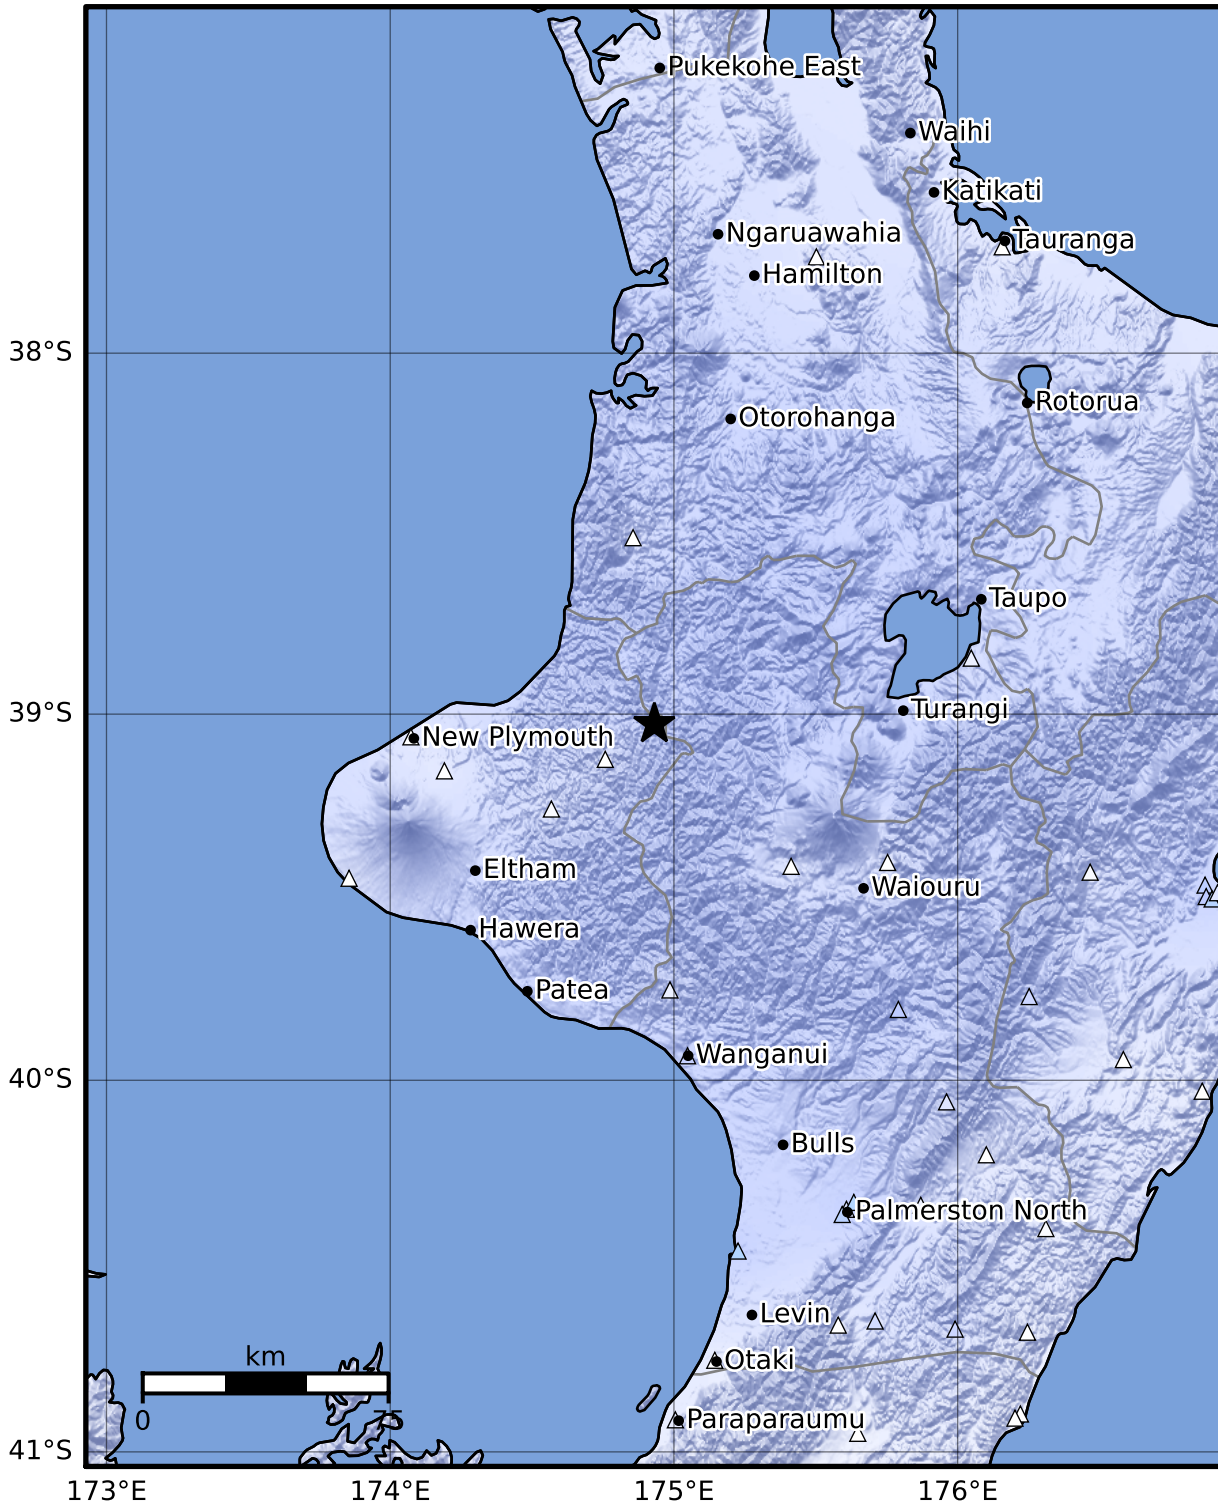

Macroseismic Intensity Map GNS Science

ShakeMap: King Country

Apr 27, 2023 13:03:51 UTC M4.2 S39.03 E174.93 Depth: 201.9km ID:2023p314984

SHAKING	Not felt	Weak	Light	Moderate	Strong	Very strong	Severe	Violent	Extreme
DAMAGE	None	None	None	Very light	Light	Moderate	Moderate/heavy	Heavy	Very heavy
PGA(%g)	<0.0464	0.29	1.63	5.16	12.5	22.4	40.2	72.2	>129
PGV(cm/s)	<0.0215	0.125	1.04	4.31	14.5	26.4	48.3	88.4	>162
INTENSITY	I	II-III	IV	V	VI	VII	VIII	IX	X+

Scale based on Moratalla et al.(2021) and Worden et al.(2012) Version 15: Processed 2023-04-27T15:04:47Z

△ Seismic Instrument ○ Reported Intensity ★ Epicenter