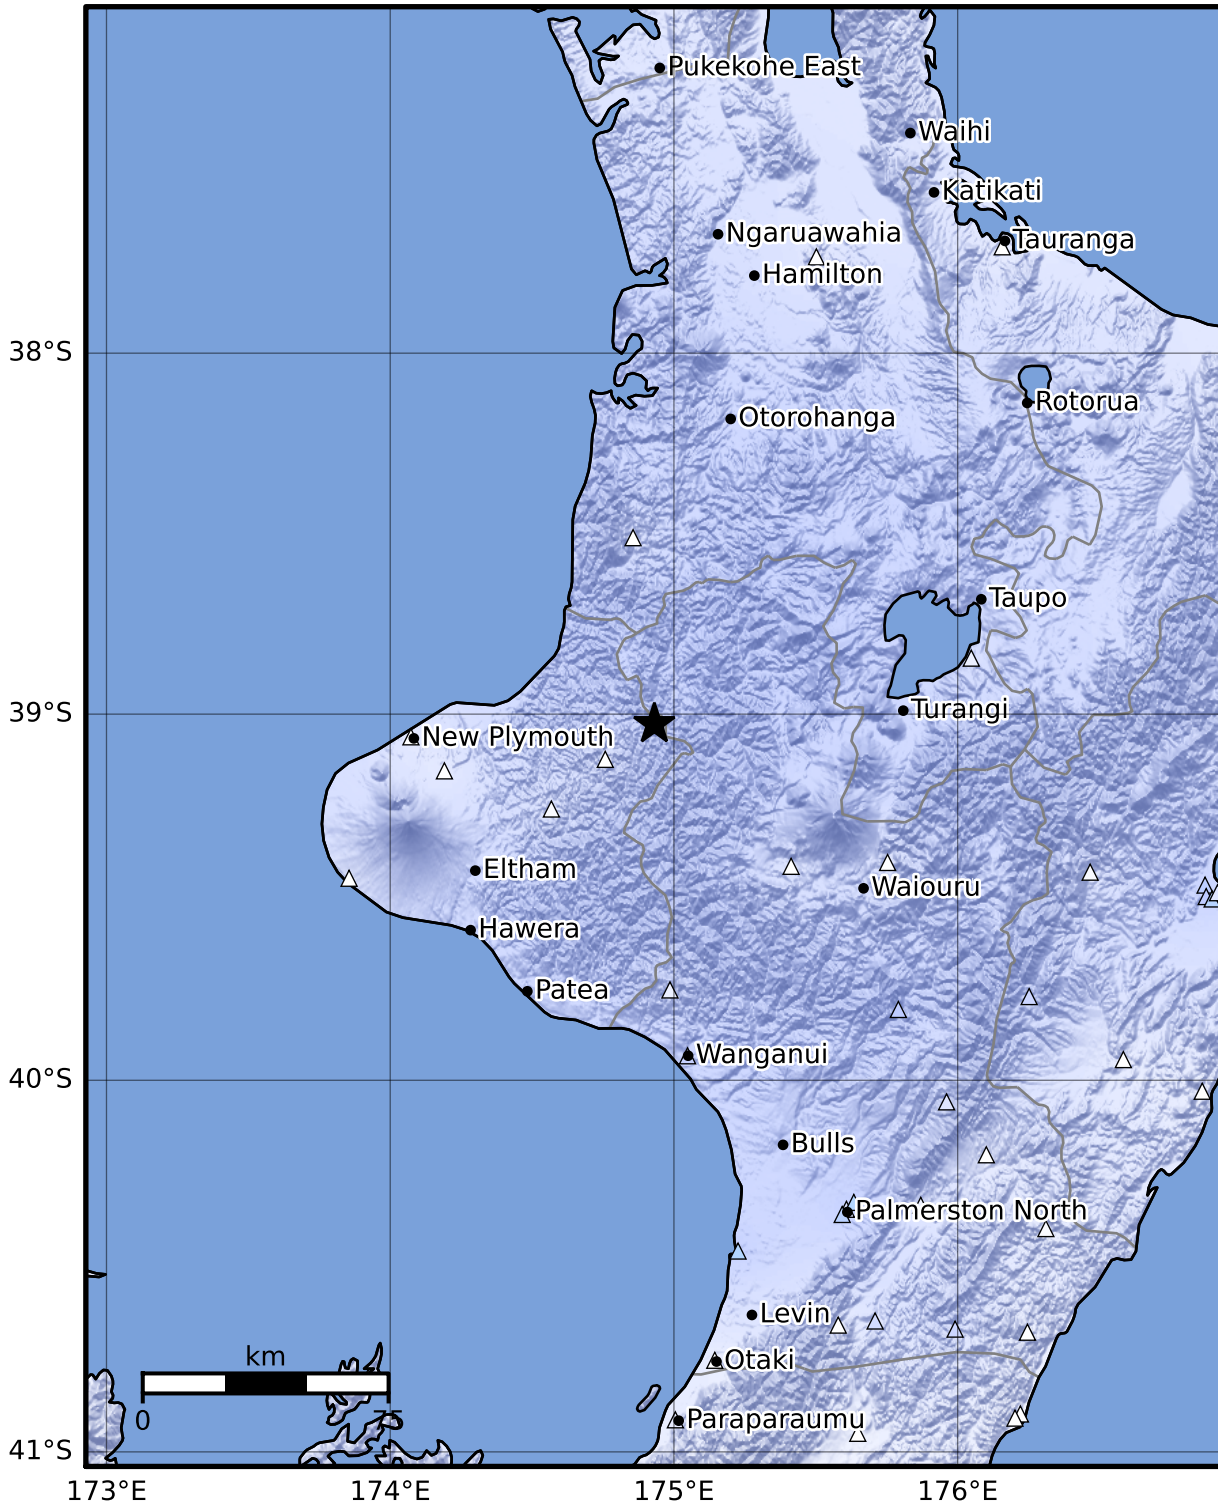

Macroseismic Intensity Map GNS Science

ShakeMap: King Country

Apr 27, 2023 13:03:51 UTC M4.2 S39.03 E174.93 Depth: 201.9km ID:2023p314984

SHAKING	Not felt	Weak	Light	Moderate	Strong	Very strong	Severe	Violent	Extreme
DAMAGE	None	None	None	Very light	Light	Moderate	Moderate/heavy	Heavy	Very heavy
PGA(%g)	<0.0464	0.29	1.63	5.16	12.5	22.4	40.2	72.2	>129
PGV(cm/s)	<0.0215	0.125	1.04	4.31	14.5	26.4	48.3	88.4	>162
INTENSITY	I	II-III	IV	V	VI	VII	VIII	IX	X+

Scale based on Moratalla et al.(2021) and Worden et al.(2012) Version 16: Processed 2023-04-27T16:04:46Z

△ Seismic Instrument ○ Reported Intensity ★ Epicenter