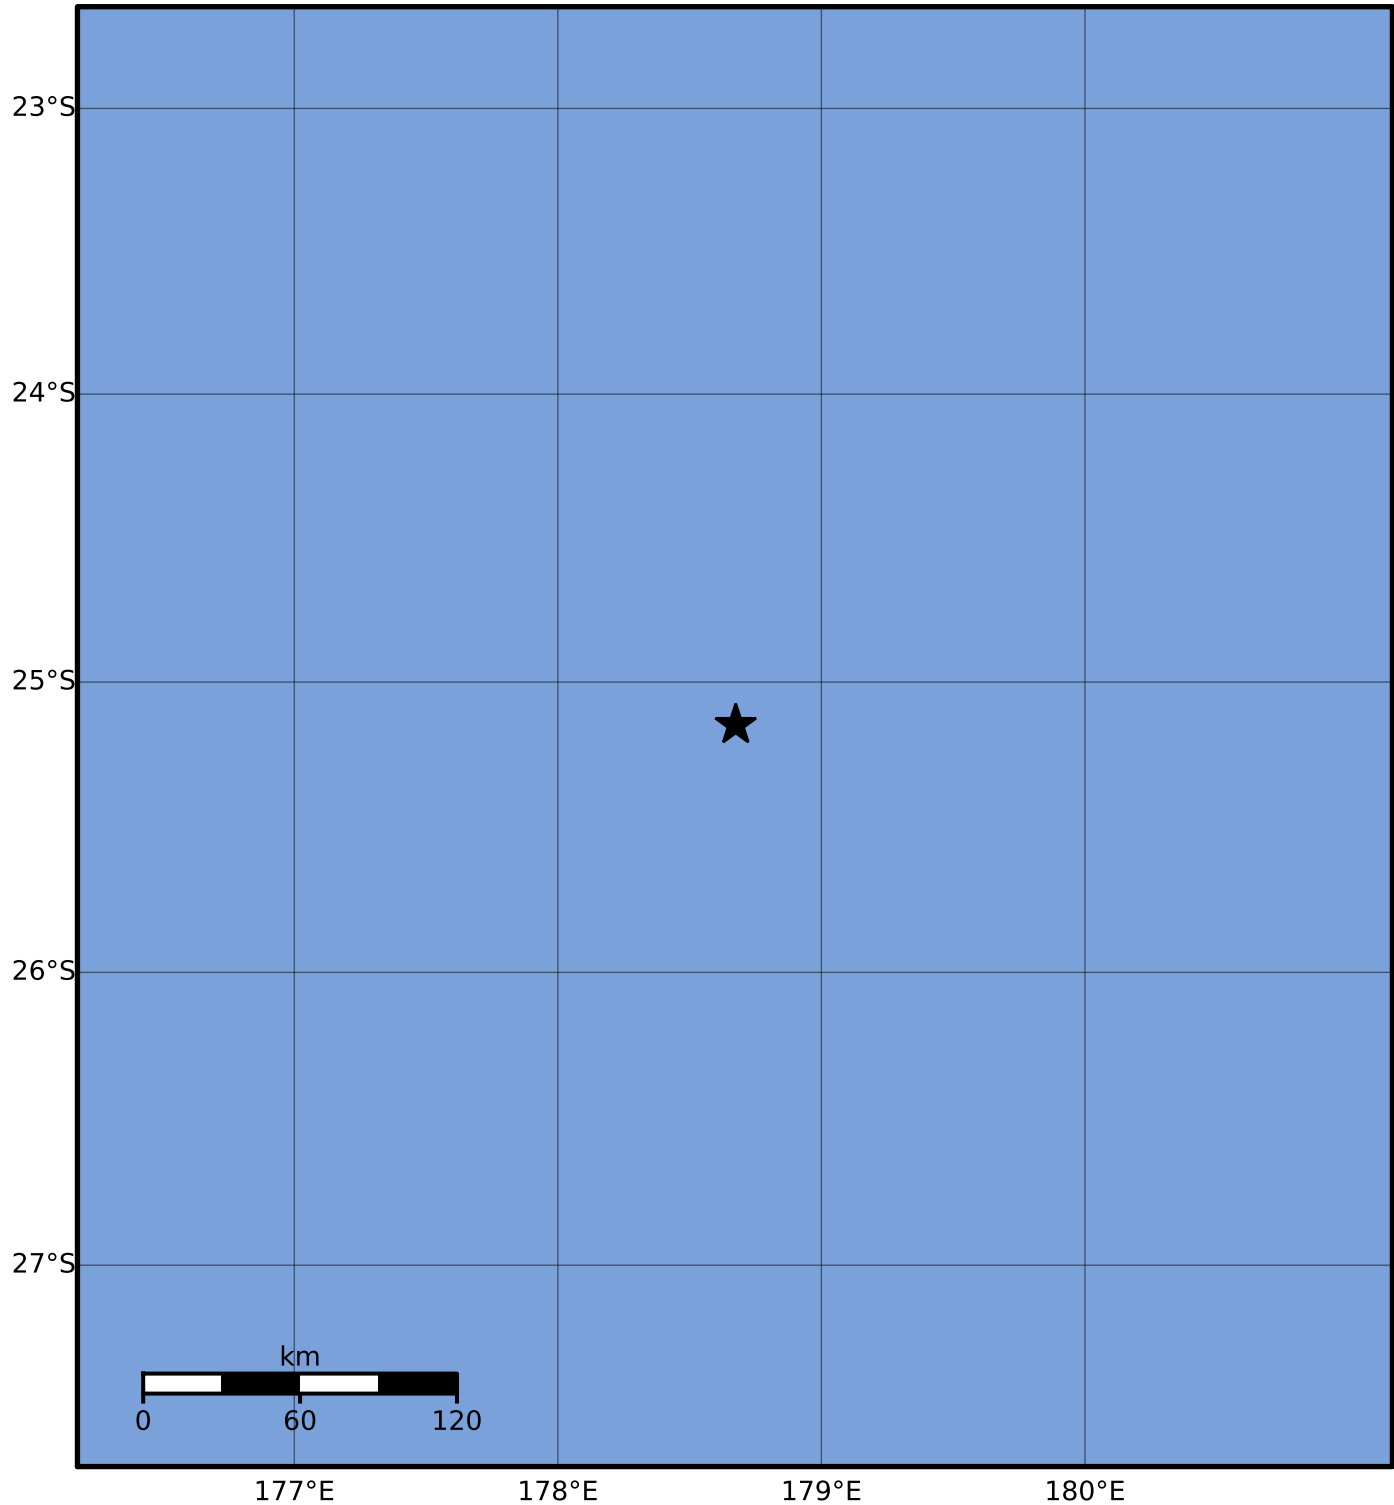

Macroseismic Intensity Map GNS Science

ShakeMap: South Fiji Basin

Apr 28, 2023 03:13:45 UTC M6.2 S25.15 E178.68 Depth: 600.9km ID:2023p316582

SHAKING	Not felt	Weak	Light	Moderate	Strong	Very strong	Severe	Violent	Extreme
DAMAGE	None	None	None	Very light	Light	Moderate	Moderate/heavy	Heavy	Very heavy
PGA(%g)	<0.0464	0.29	1.63	5.16	12.5	22.4	40.2	72.2	>129
PGV(cm/s)	<0.0215	0.125	1.04	4.31	14.5	26.4	48.3	88.4	>162
INTENSITY	I	II-III	IV	V	VI	VII	VIII	IX	X+

Scale based on Moratalla et al.(2021) and Worden et al.(2012) Version 5: Processed 2023-04-28T03:38:00Z

△ Seismic Instrument ○ Reported Intensity

★ Epicenter