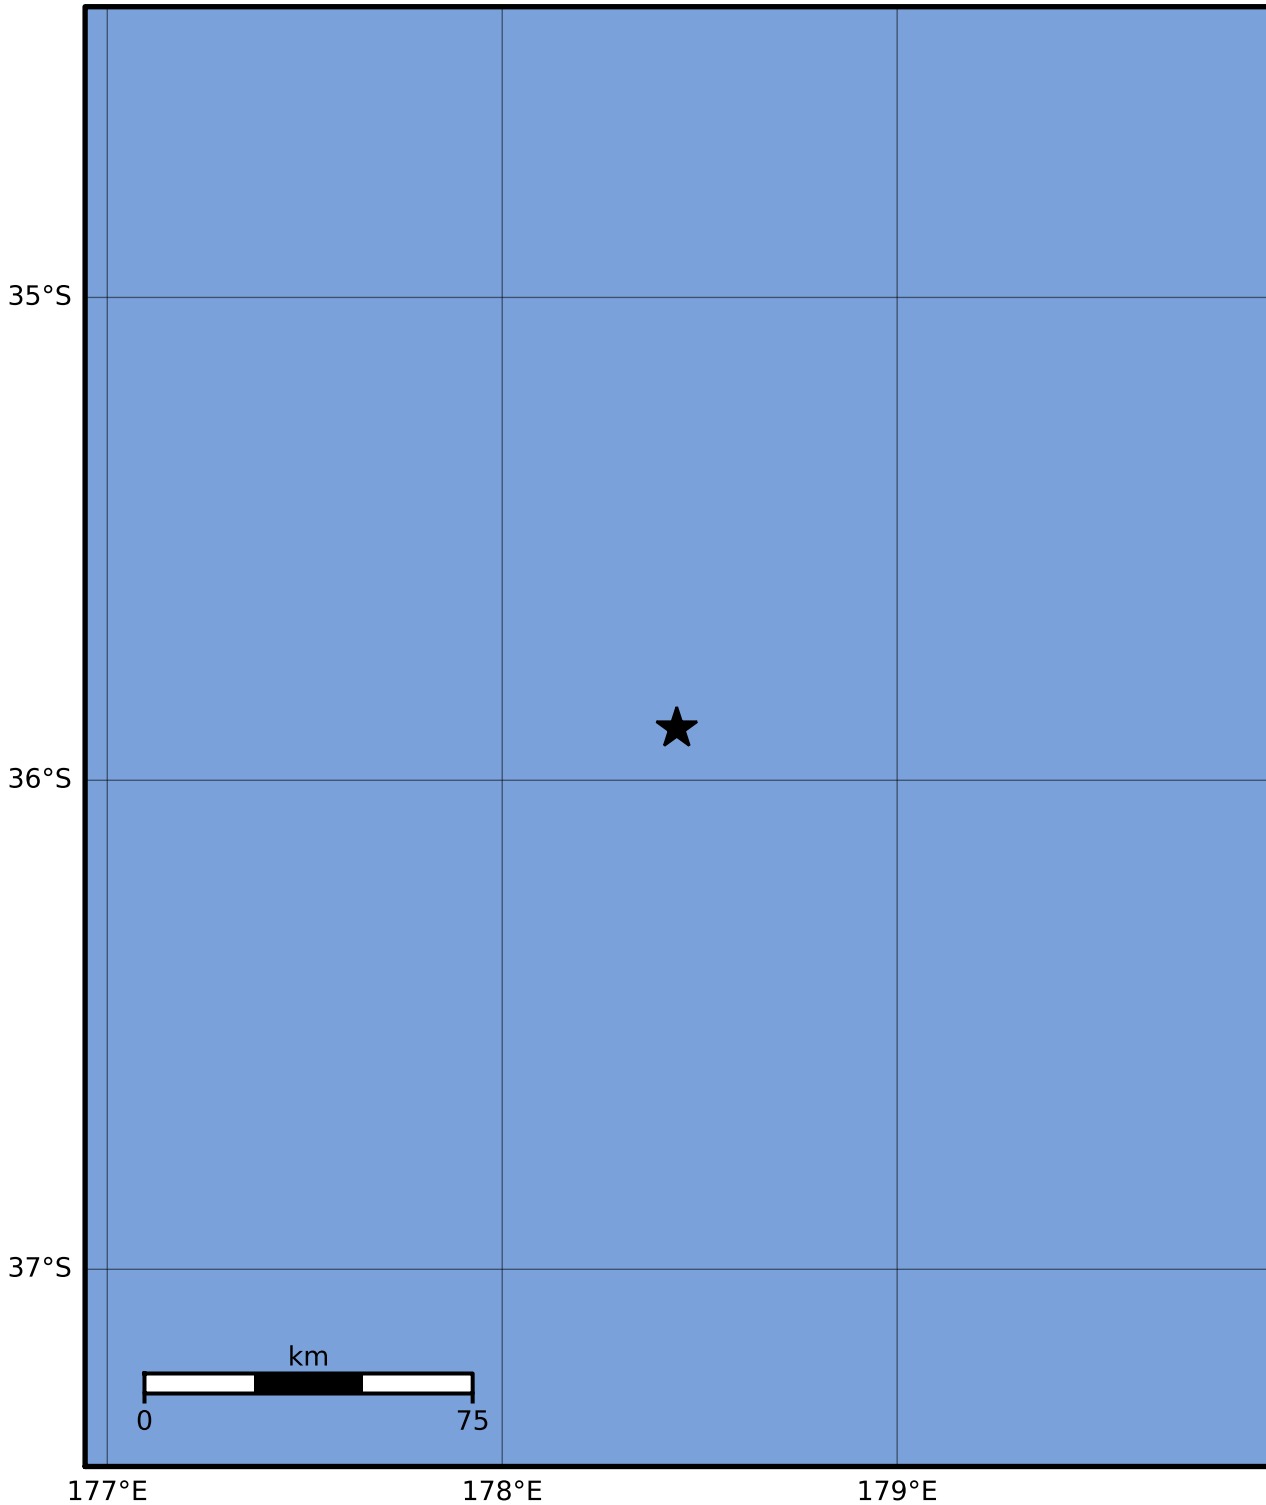

Macroseismic Intensity Map GNS Science

ShakeMap: Raukumara Plain

May 03, 2023 23:59:25 UTC M3.7 S35.89 E178.44 Depth: 178.1km ID:2023p332431

SHAKING	Not felt	Weak	Light	Moderate	Strong	Very strong	Severe	Violent	Extreme
DAMAGE	None	None	None	Very light	Light	Moderate	Moderate/heavy	Heavy	Very heavy
PGA(%g)	<0.0464	0.29	1.63	5.16	12.5	22.4	40.2	72.2	>129
PGV(cm/s)	<0.0215	0.125	1.04	4.31	14.5	26.4	48.3	88.4	>162
INTENSITY	I	II-III	IV	V	VI	VII	VIII	IX	X+

Scale based on Moratalla et al.(2021) and Worden et al.(2012) Version 3: Processed 2023-05-04T00:12:22Z

△ Seismic Instrument ○ Reported Intensity ★ Epicenter