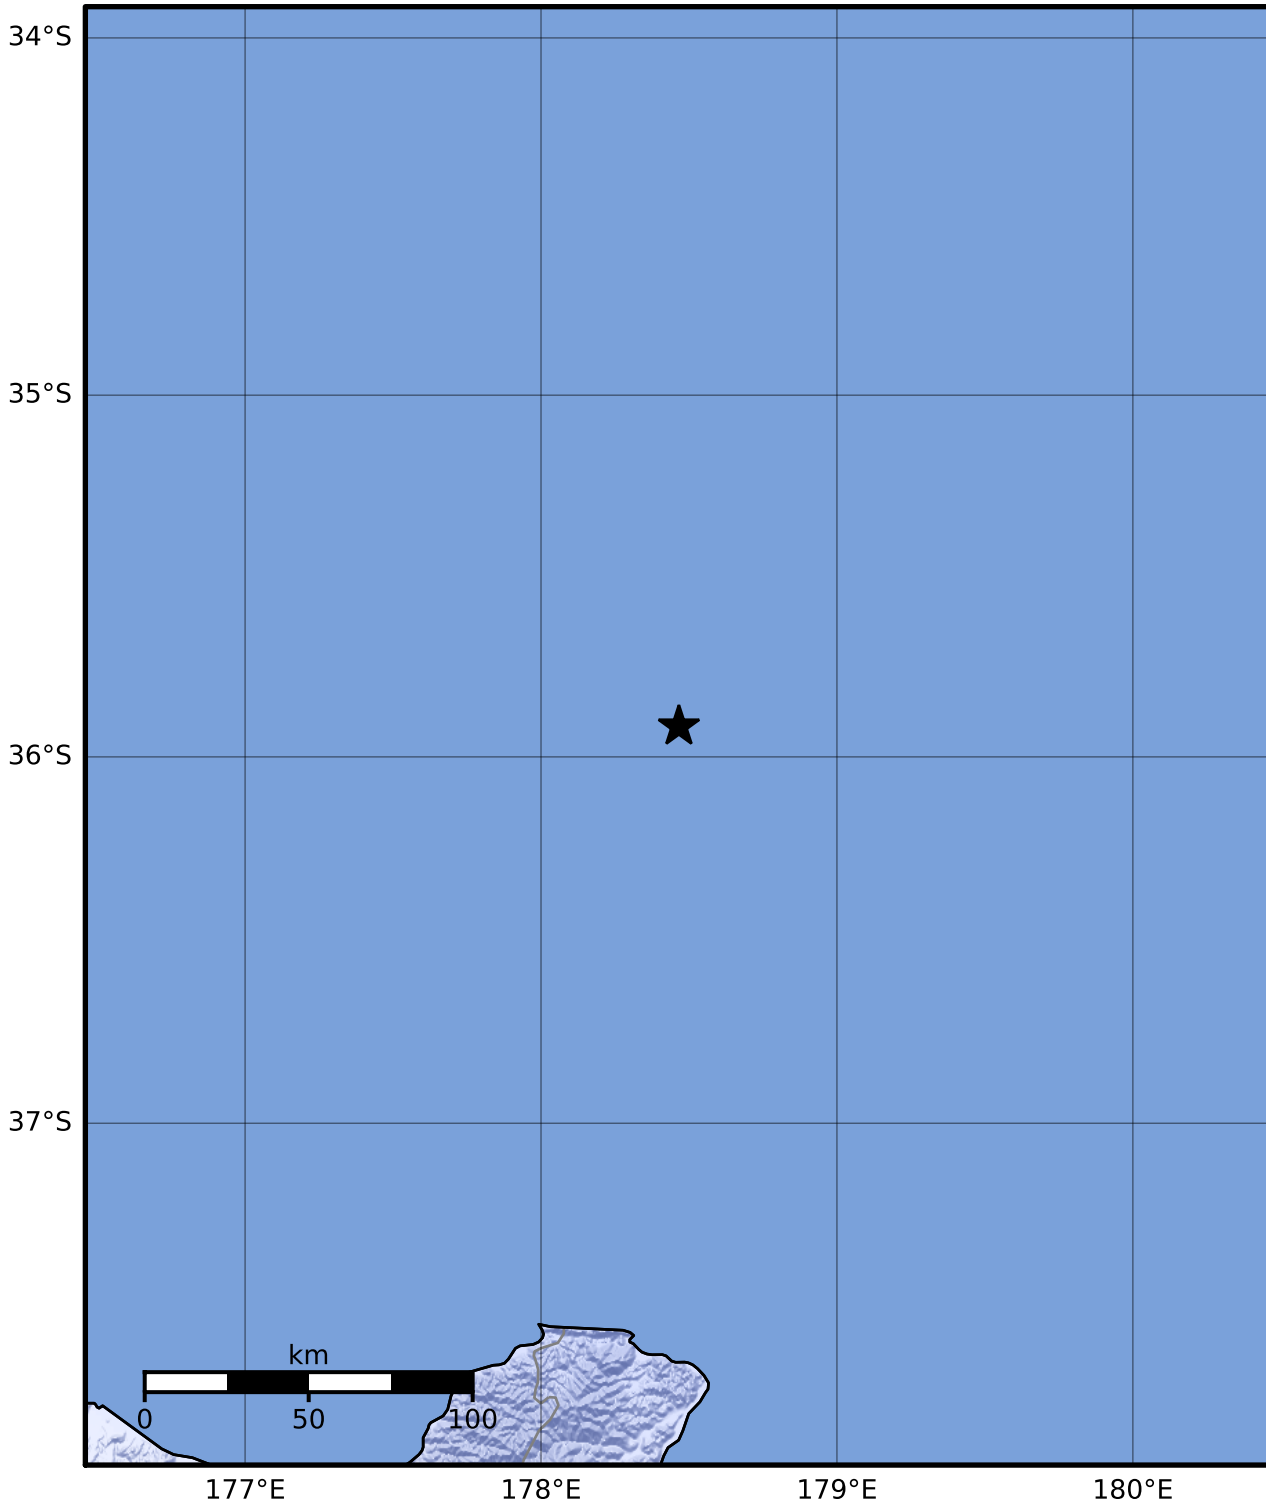

Macroseismic Intensity Map GNS Science

ShakeMap: Raukumara Plain

May 03, 2023 23:59:24 UTC M4.2 S35.92 E178.47 Depth: 185.8km ID:2023p332431

SHAKING	Not felt	Weak	Light	Moderate	Strong	Very strong	Severe	Violent	Extreme
DAMAGE	None	None	None	Very light	Light	Moderate	Moderate/heavy	Heavy	Very heavy
PGA(%g)	<0.0464	0.29	1.63	5.16	12.5	22.4	40.2	72.2	>129
PGV(cm/s)	<0.0215	0.125	1.04	4.31	14.5	26.4	48.3	88.4	>162
INTENSITY	I	II-III	IV	V	VI	VII	VIII	IX	X+

Scale based on Moratalla et al.(2021) and Worden et al.(2012) Version 17: Processed 2023-05-30T20:13:46Z

△ Seismic Instrument ○ Reported Intensity ★ Epicenter