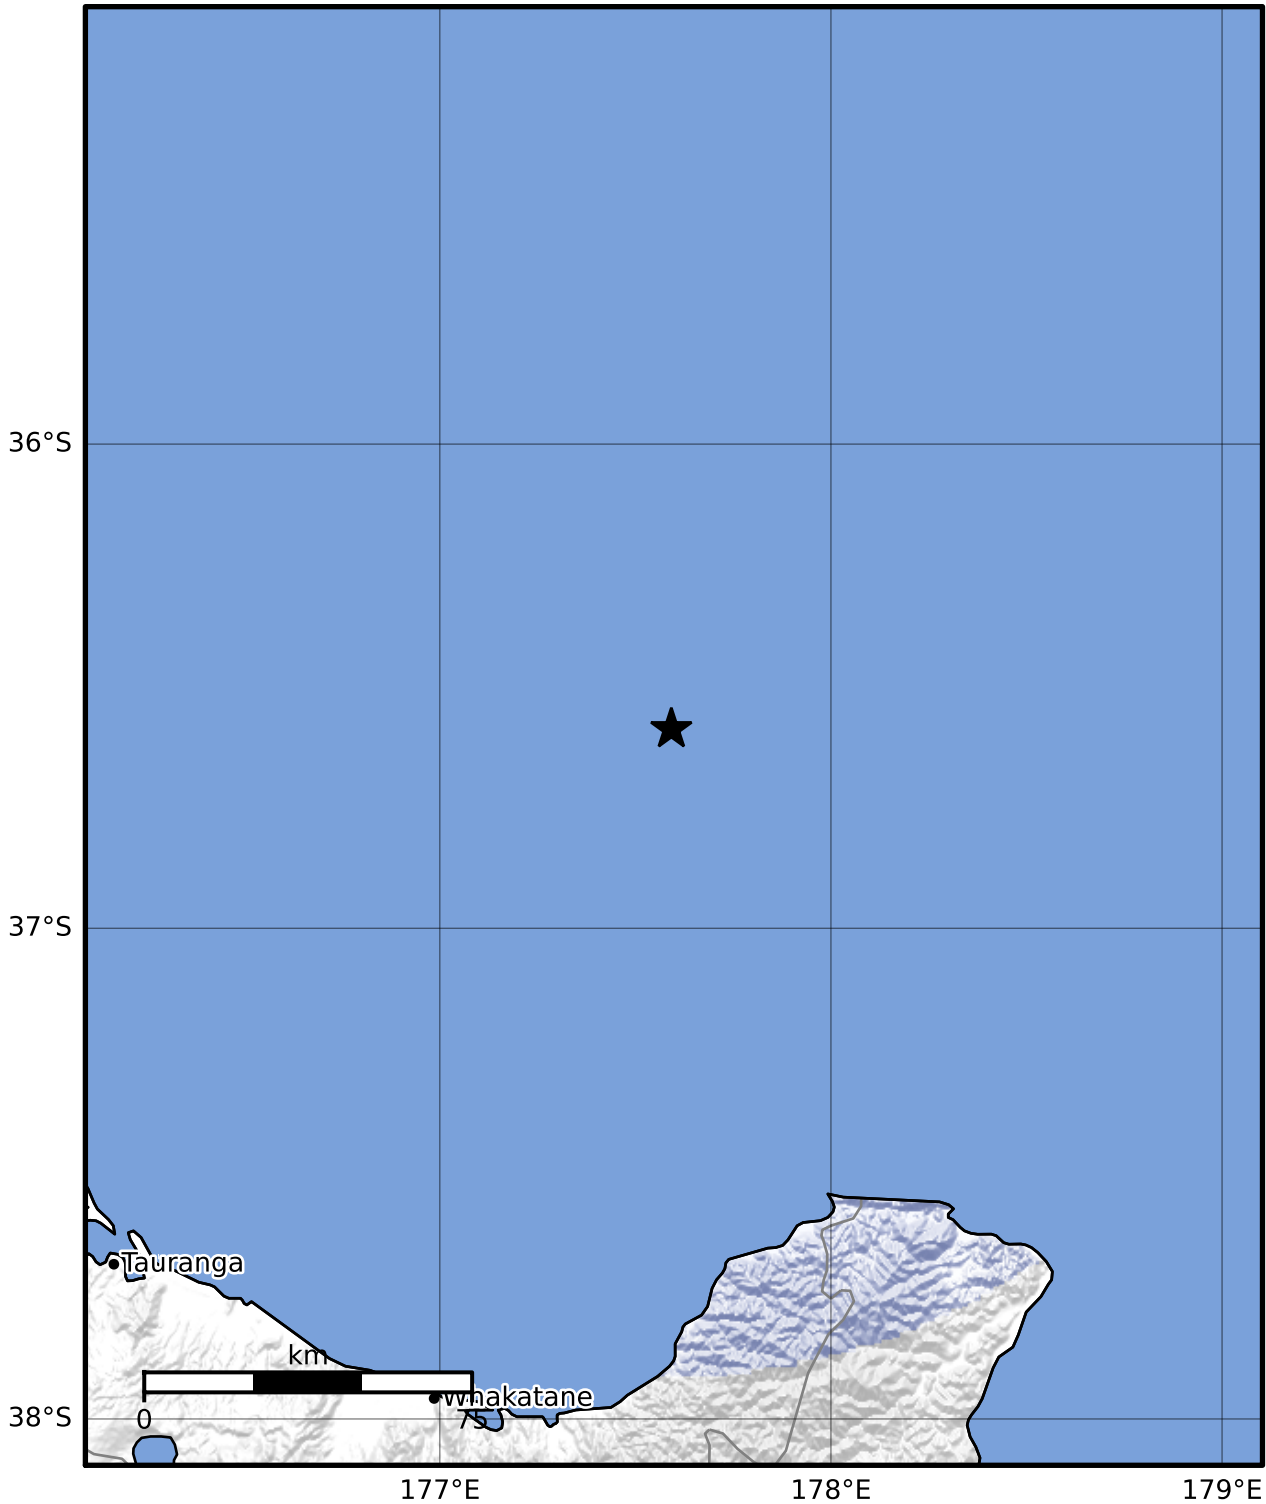

Macroseismic Intensity Map GNS Science

ShakeMap: Raukumara Plain

May 07, 2023 02:00:26 UTC M3.3 S36.59 E177.59 Depth: 156.7km ID:2023p340766

SHAKING	Not felt	Weak	Light	Moderate	Strong	Very strong	Severe	Violent	Extreme
DAMAGE	None	None	None	Very light	Light	Moderate	Moderate/heavy	Heavy	Very heavy
PGA(%g)	<0.0464	0.29	1.63	5.16	12.5	22.4	40.2	72.2	>129
PGV(cm/s)	<0.0215	0.125	1.04	4.31	14.5	26.4	48.3	88.4	>162
INTENSITY	I	II-III	IV	V	VI	VII	VIII	IX	X+

Scale based on Moratalla et al.(2021) and Worden et al.(2012) Version 2: Processed 2023-05-07T05:49:11Z

△ Seismic Instrument ○ Reported Intensity ★ Epicenter