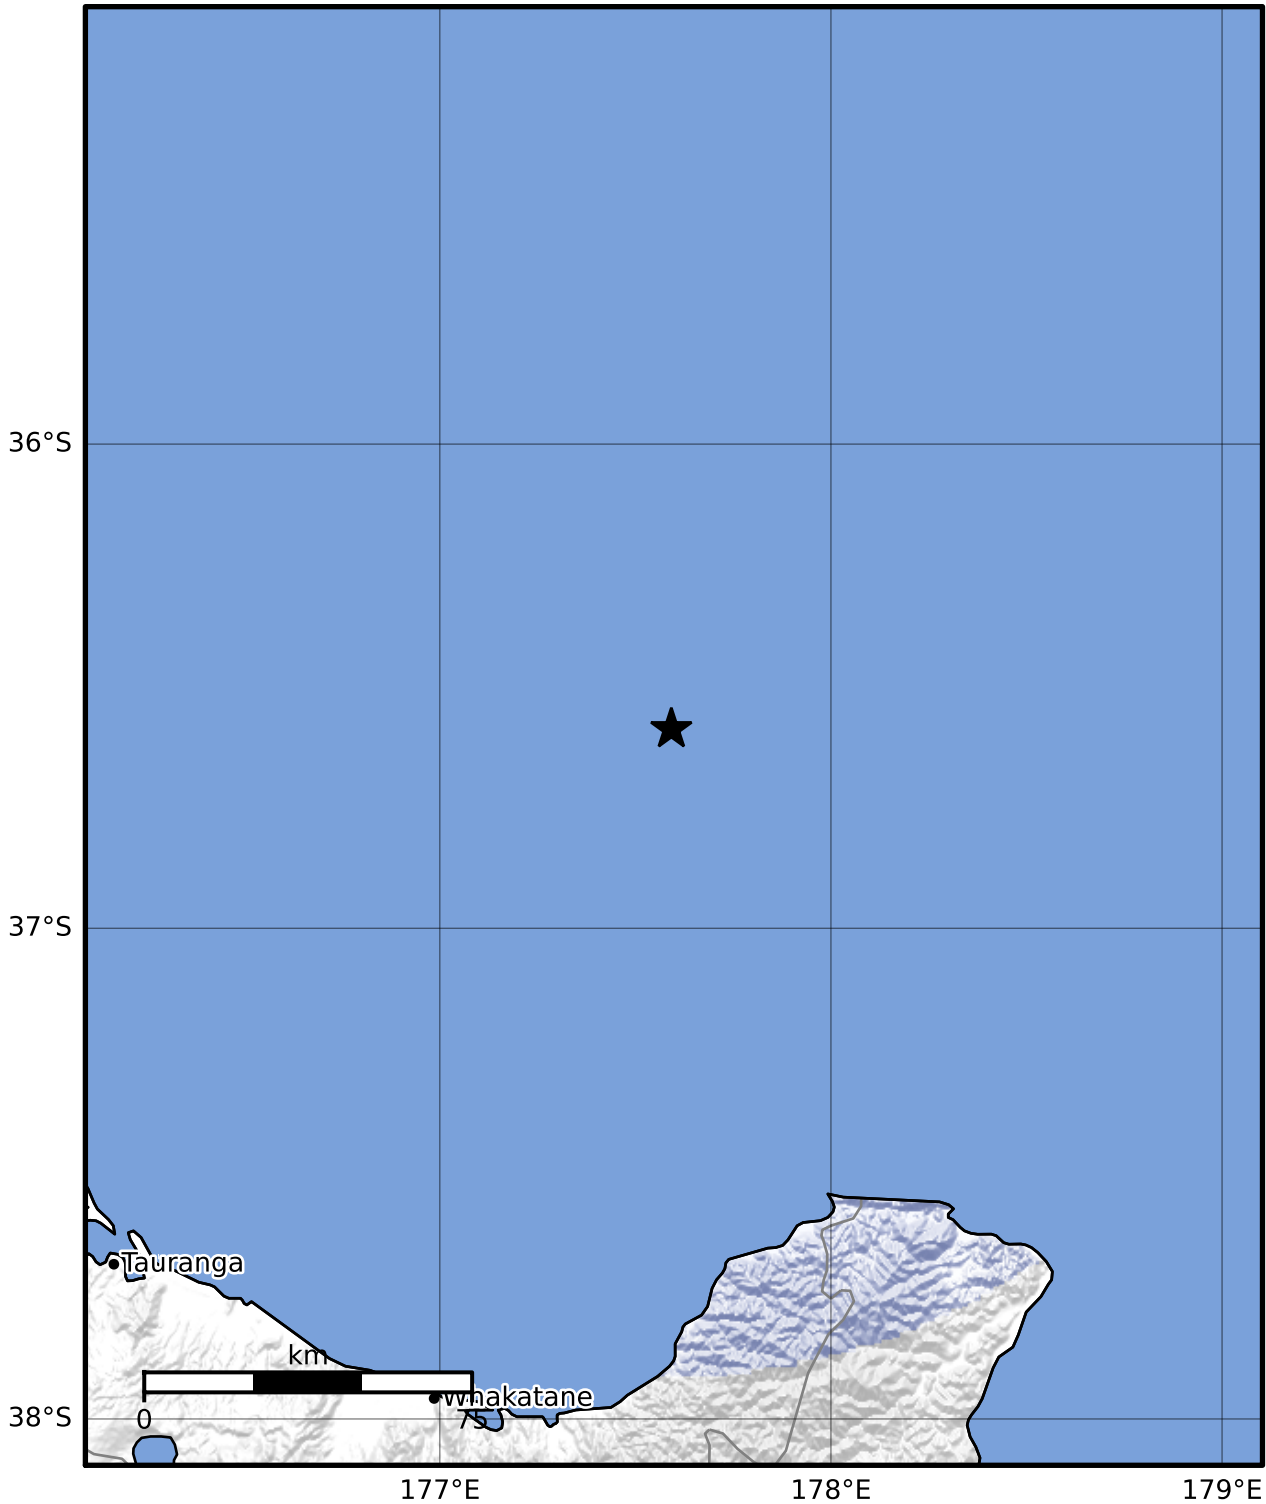

Macroseismic Intensity Map GNS Science

ShakeMap: Raukumara Plain

May 07, 2023 02:00:26 UTC M3.3 S36.59 E177.59 Depth: 156.7km ID:2023p340766

SHAKING	Not felt	Weak	Light	Moderate	Strong	Very strong	Severe	Violent	Extreme
DAMAGE	None	None	None	Very light	Light	Moderate	Moderate/heavy	Heavy	Very heavy
PGA(%g)	<0.0464	0.29	1.63	5.16	12.5	22.4	40.2	72.2	>129
PGV(cm/s)	<0.0215	0.125	1.04	4.31	14.5	26.4	48.3	88.4	>162
INTENSITY	I	II-III	IV	V	VI	VII	VIII	IX	X+

Scale based on Moratalla et al.(2021) and Worden et al.(2012) Version 3: Processed 2023-05-07T08:01:15Z

△ Seismic Instrument ○ Reported Intensity ★ Epicenter