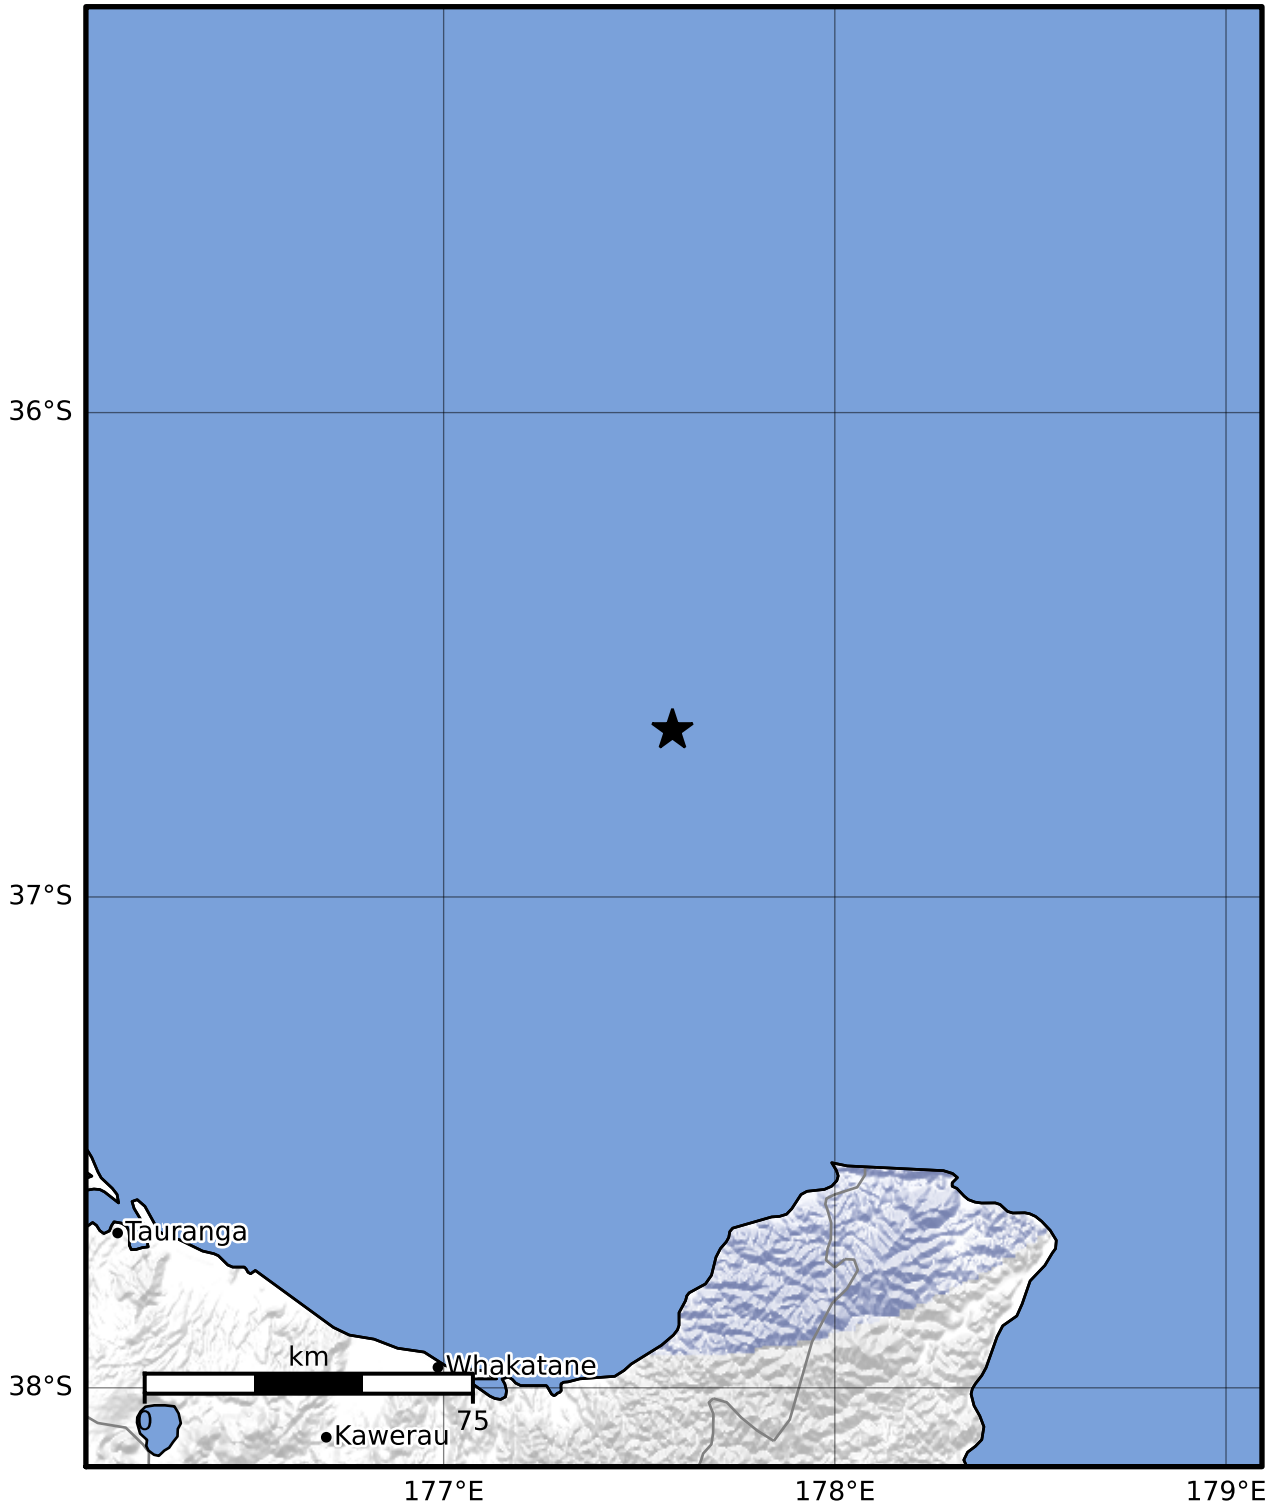

Macroseismic Intensity Map GNS Science

ShakeMap: Raukumara Plain

May 07, 2023 02:00:26 UTC M3.3 S36.66 E177.59 Depth: 161.5km ID:2023p340766

SHAKING	Not felt	Weak	Light	Moderate	Strong	Very strong	Severe	Violent	Extreme
DAMAGE	None	None	None	Very light	Light	Moderate	Moderate/heavy	Heavy	Very heavy
PGA(%g)	<0.0464	0.29	1.63	5.16	12.5	22.4	40.2	72.2	>129
PGV(cm/s)	<0.0215	0.125	1.04	4.31	14.5	26.4	48.3	88.4	>162
INTENSITY	I	II-III	IV	V	VI	VII	VIII	IX	X+

Scale based on Moratalla et al.(2021) and Worden et al.(2012) Version 6: Processed 2023-06-01T00:56:20Z

△ Seismic Instrument ○ Reported Intensity

★ Epicenter