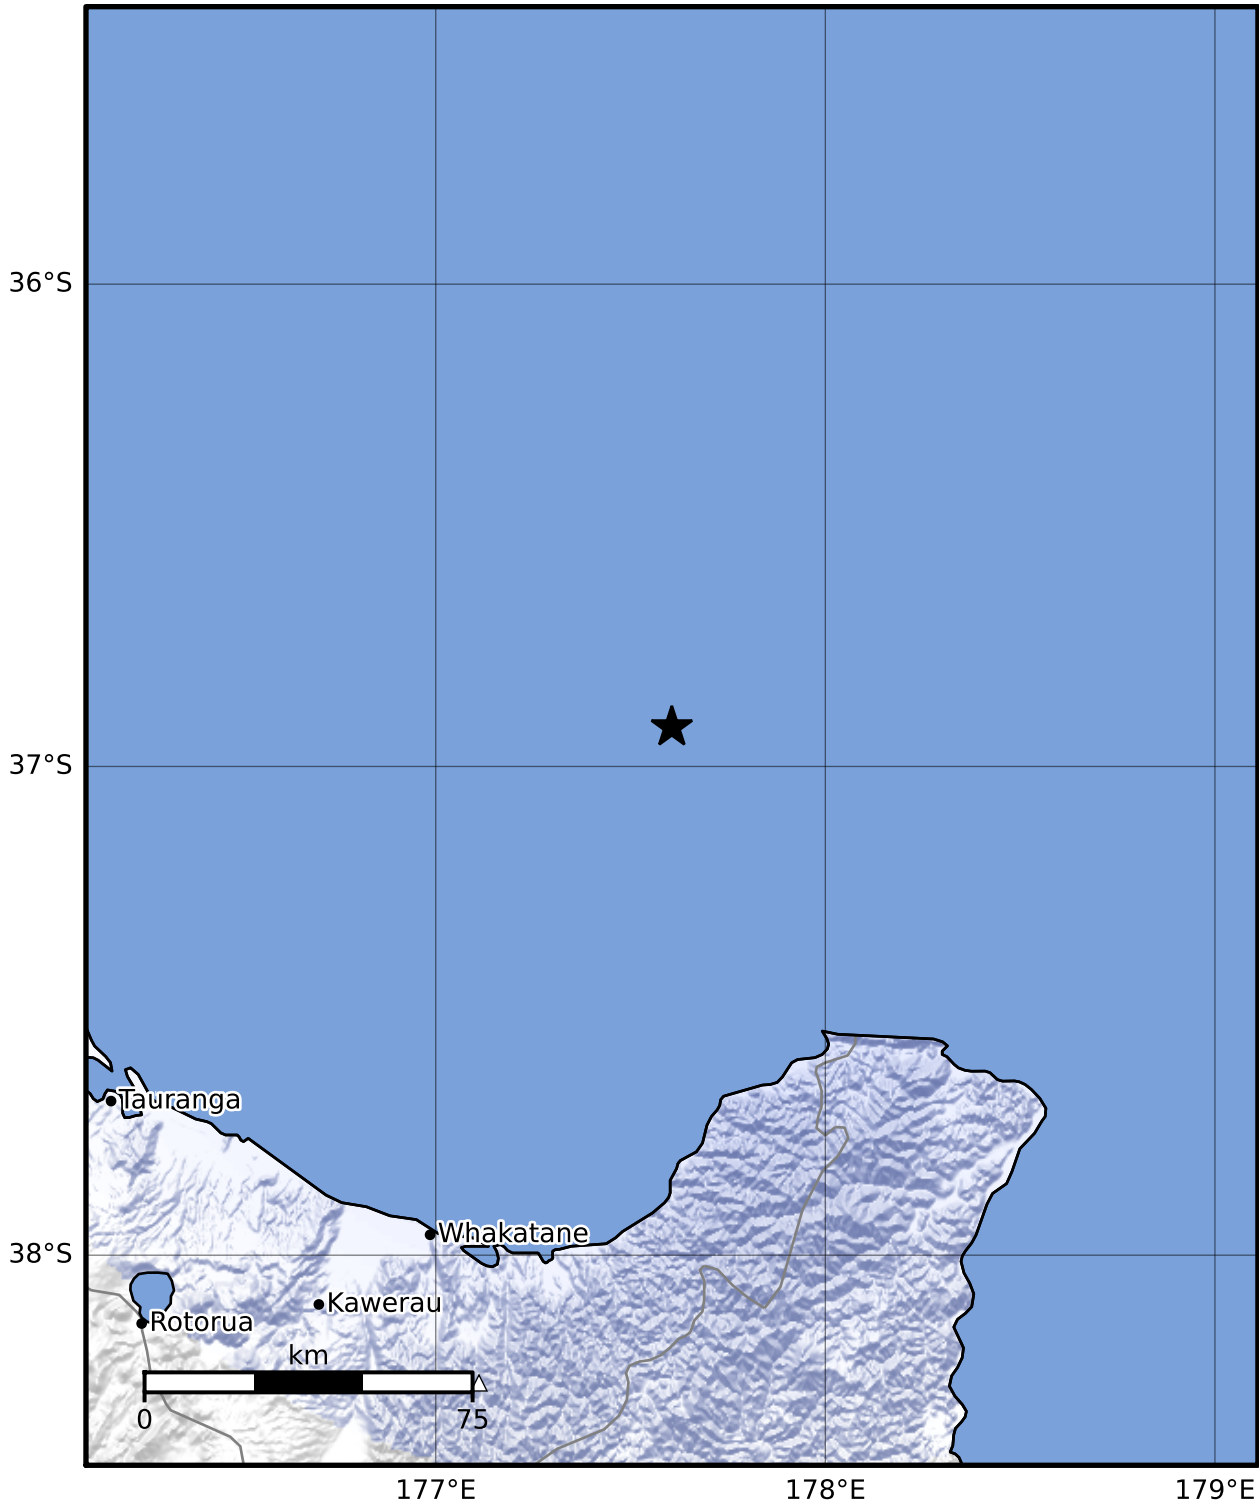

Macroseismic Intensity Map GNS Science

ShakeMap: Raukumara Plain

May 23, 2023 17:18:59 UTC M3.3 S36.92 E177.61 Depth: 122.1km ID:2023p385733

SHAKING	Not felt	Weak	Light	Moderate	Strong	Very strong	Severe	Violent	Extreme
DAMAGE	None	None	None	Very light	Light	Moderate	Moderate/heavy	Heavy	Very heavy
PGA(%g)	<0.0464	0.29	1.63	5.16	12.5	22.4	40.2	72.2	>129
PGV(cm/s)	<0.0215	0.125	1.04	4.31	14.5	26.4	48.3	88.4	>162
INTENSITY	I	II-III	IV	V	VI	VII	VIII	IX	X+

Scale based on Moratalla et al.(2021) and Worden et al.(2012) Version 2: Processed 2023-05-23T18:00:25Z

△ Seismic Instrument ○ Reported Intensity

★ Epicenter